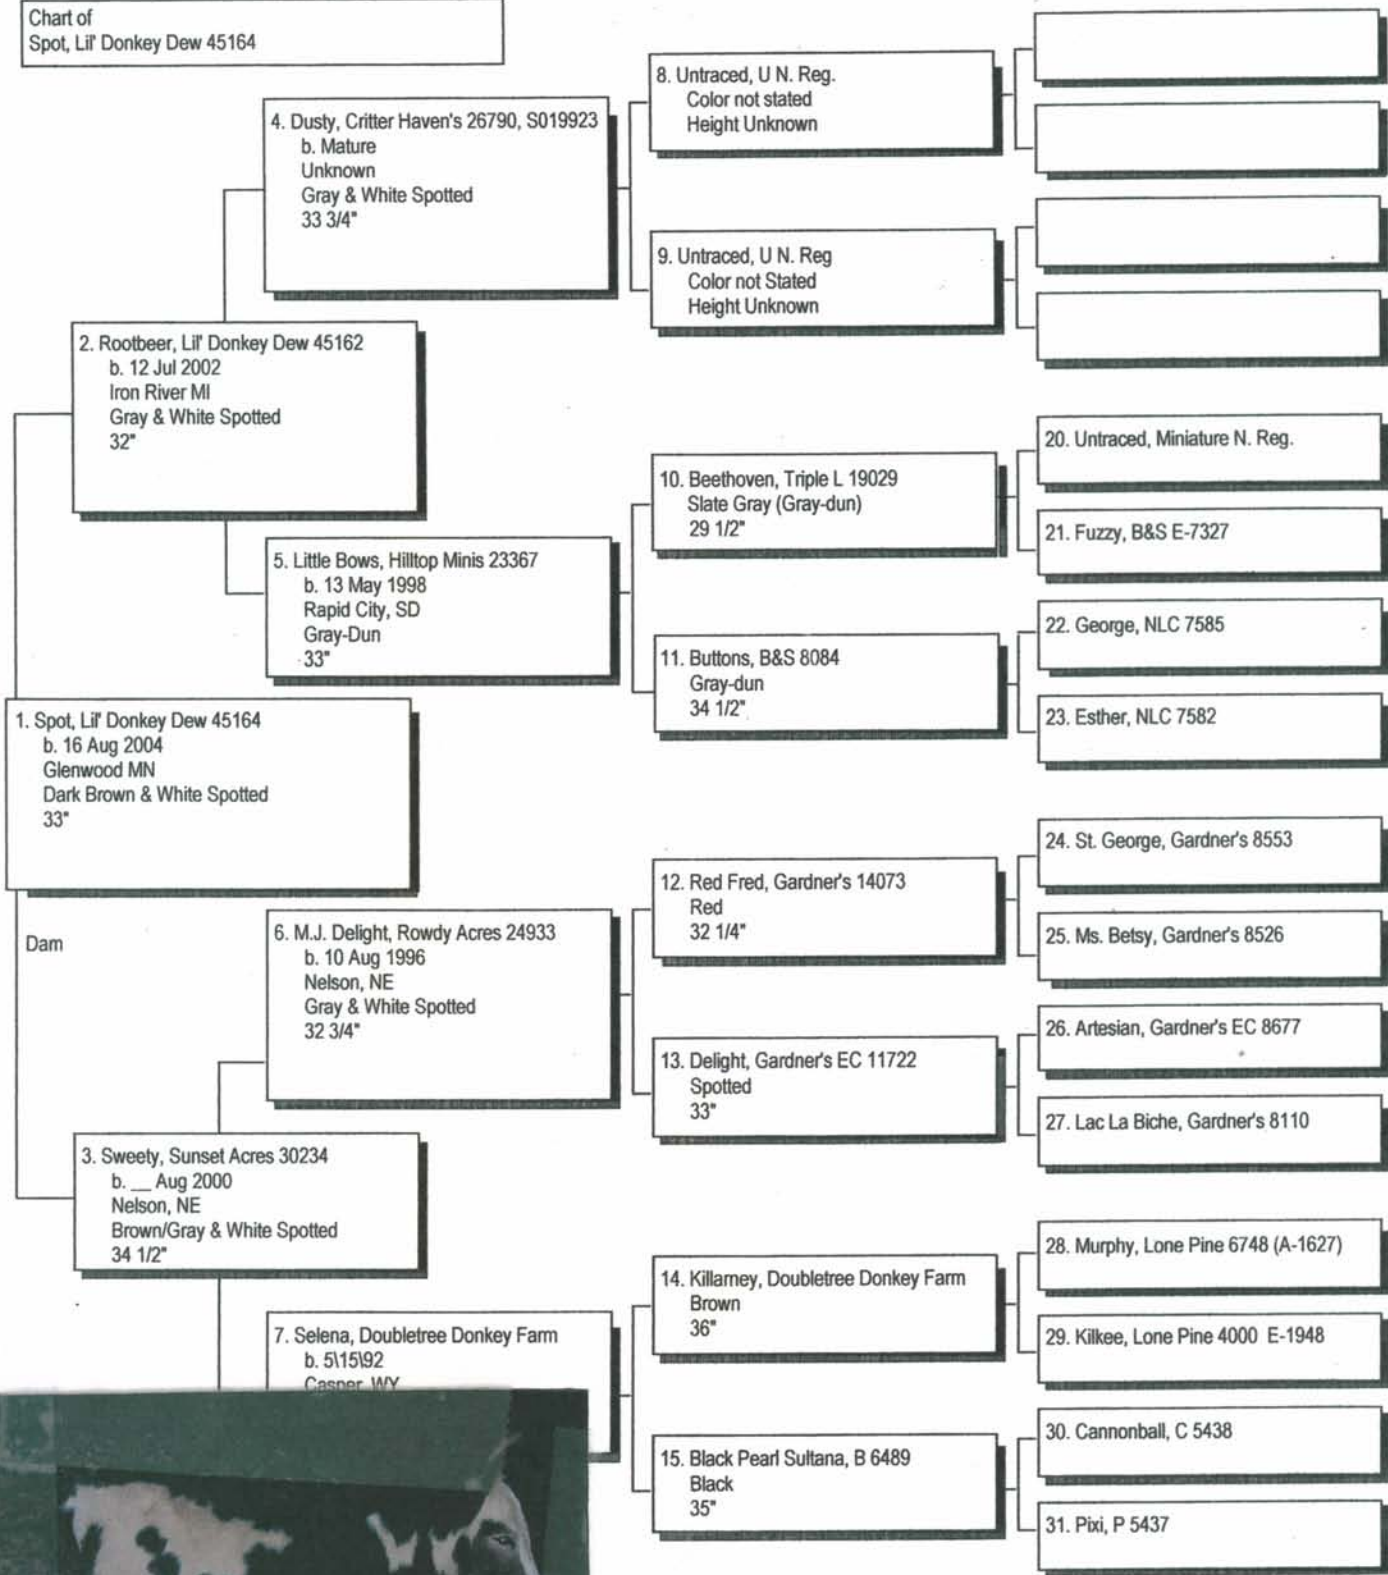

Pedigree

Chart #1

Chart of
Spot, Lil' Donkey Dew 45164

The American Donkey and Mule Society
 P.O. Box 1210, Lewisville, TX 75067 (972) 219-0781
 The American Donkey and Mule Society is not responsible
 for errors in information submitted to the registry.