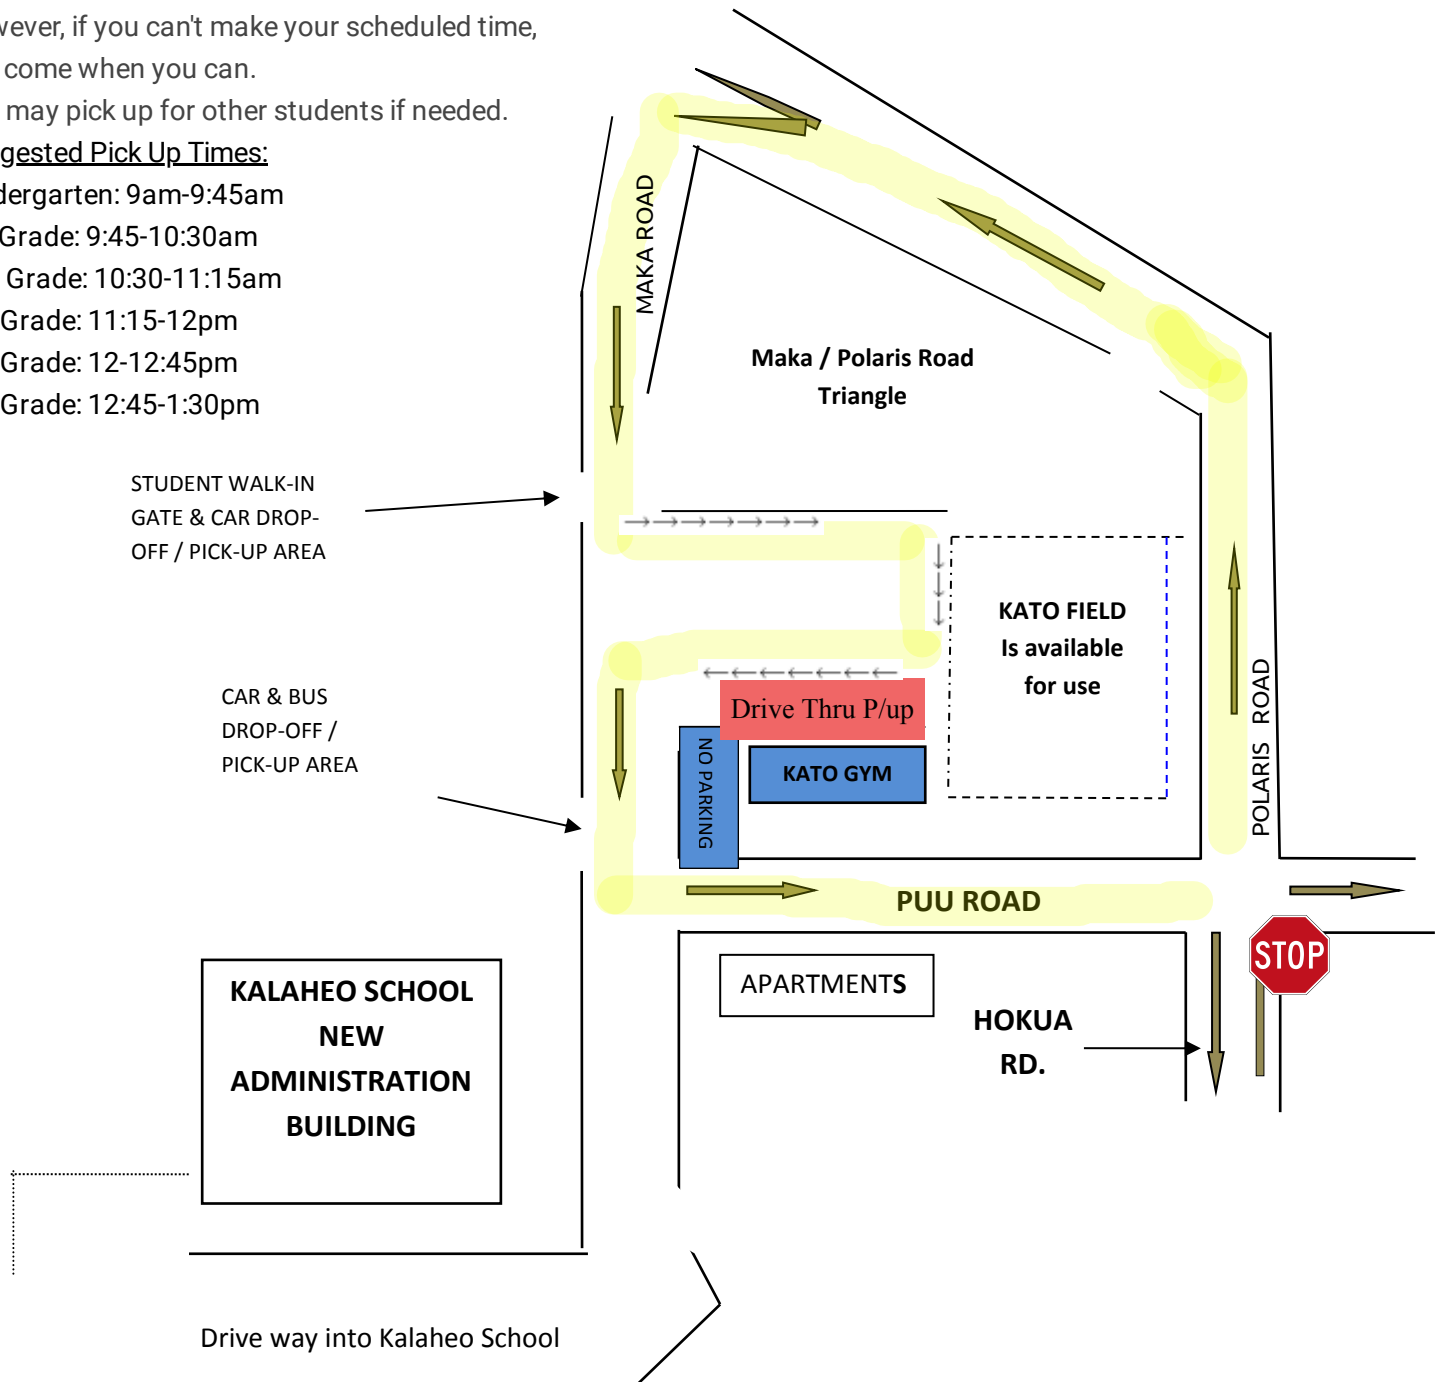

Student Books/Package Pick-Up Traffic Flow Diagram

In order to avoid traffic backlog, please stick to the suggested times as much as possible. However, if you can't make your scheduled time, just come when you can.

Kalaheo DRIVE THRU Student Books/Package Pick-up:

PARENTS: Please follow the highlighted traffic flow pattern similar to student drop-off and pick-up. Go up Polaris. Turn left on Maka Road, turn left into Kato Gym parking lot until you come around to the gym. We ask that this is drive-thru only. Please DO NOT park and get out of your car. Staff will bring supplies to your car. Your help, cooperation, and patience regarding this matter is greatly appreciated. Mahalo!

Please be advised that the directional arrows will be in effect on Monday, March 30 during these hours:

9am-1:30pm