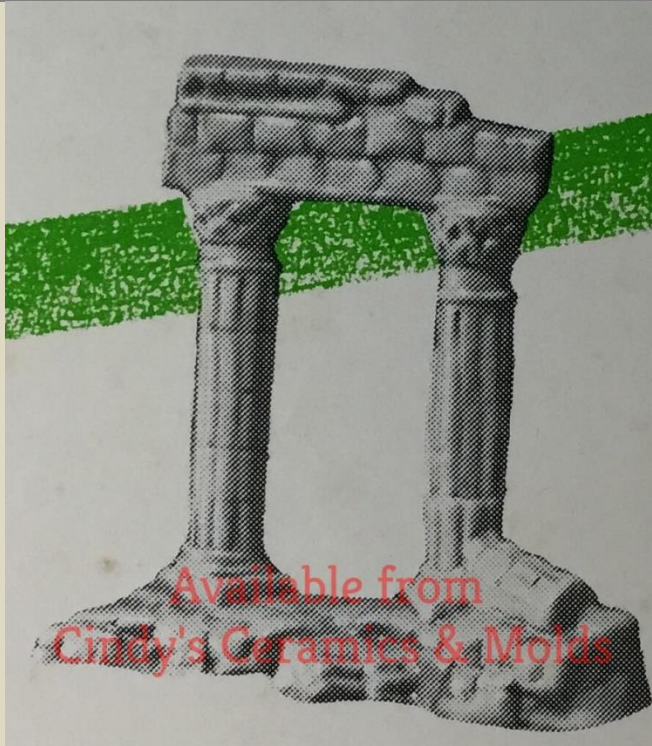

A-16

4.5 High

5.00

A-18