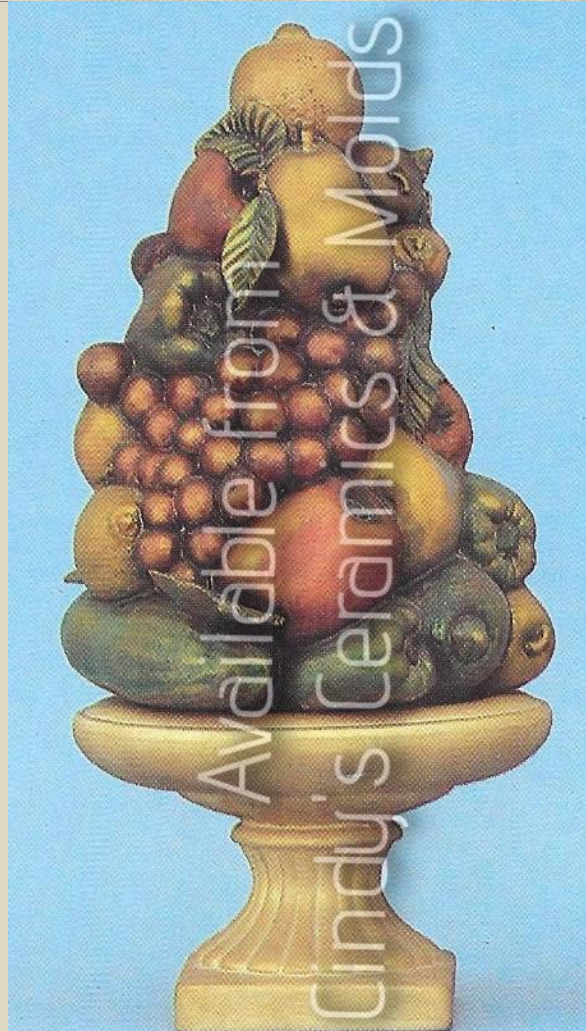

L-1256

7 Wide

9.00

Duck Plaque

Available from
Cindy's Ceramics & Molds

#715

JM-715

10.20 (set
of seven)

Seven Cameos

JM-768	 <p data-bbox="565 1184 911 1226">Large Maple Leaf Dish</p>	8 by 9	13.50
JM-A-17	Five Cameo Pins	Assorted	8.25 (set of five)
LL-498	Cameos		6.00 (set)

RV-850

1 to 3 Tall

6.90 (set of four)

Plain Birdhouses

A-404,
474A, &
477

16 ⁷/₈ Tall
by 8 ¹/₂
Diameter

60.00

Tall Fruit & Vegetable Tree (Can be lit)

DM-201B	Lemon(ade) Tree (a great centerpiece for any Independence Day Cookout, lit with red, white, and blue lights!)		25.00
---------	--	--	-------