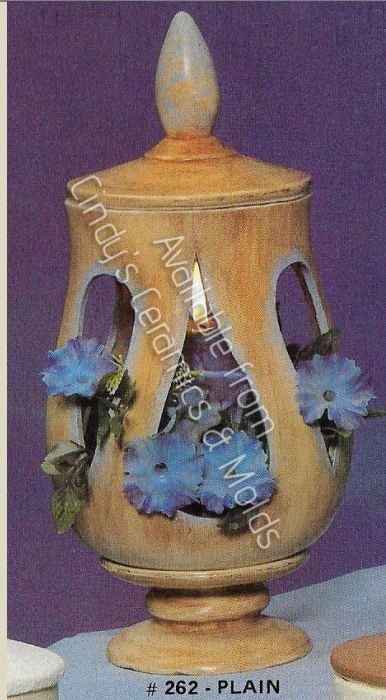

15.00

Pineapple Jam Jar/ Nightlight

HS-441

14.5 High 30.00

Mill & Stream Jar/ Goblet / Candy Dish/ Light (Specify if ordering cut-out for a light/ candleholder when ordering)

HS-262

14.5 High 30.00

Plain Jar/ Goblet/Candy Dish
Shown with various cutouts which are an upcharge
(Specify if ordering cut-out for a light/ candleholder when ordering)