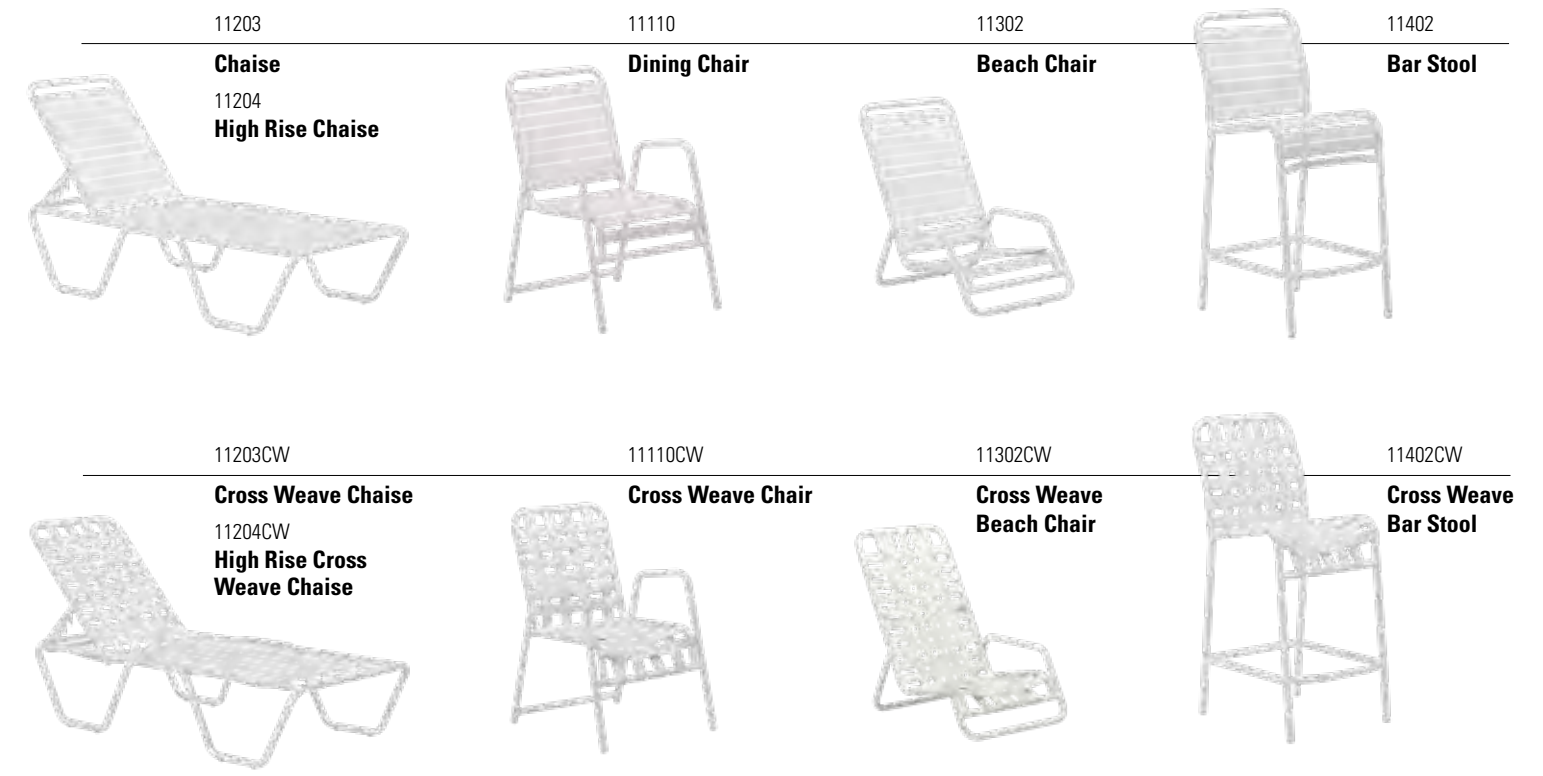

21402SL (Relaxed Sling)
21402SL-P (Padded Sling)

Relaxed Sling Bar Stool
(not pictured)

Classic

FRAME:
Grey

SLING:
Aquamarine

11203SL (Relaxed Sling)
11203SL-P (Padded Sling)

Relaxed Sling Chaise

11110SL (Relaxed Sling)
11110SL-P (Padded Sling)

Relaxed Sling Chair

71401SL (Relaxed Sling)
71401SL-P (Padded Sling)

Relaxed Sling Bar Stool

11302SL (Relaxed Sling)
11302SL-P (Padded Sling)

Relaxed Sling Beach Chair

Classic

FRAME:
 White
 VINYL:
 White

Aqua