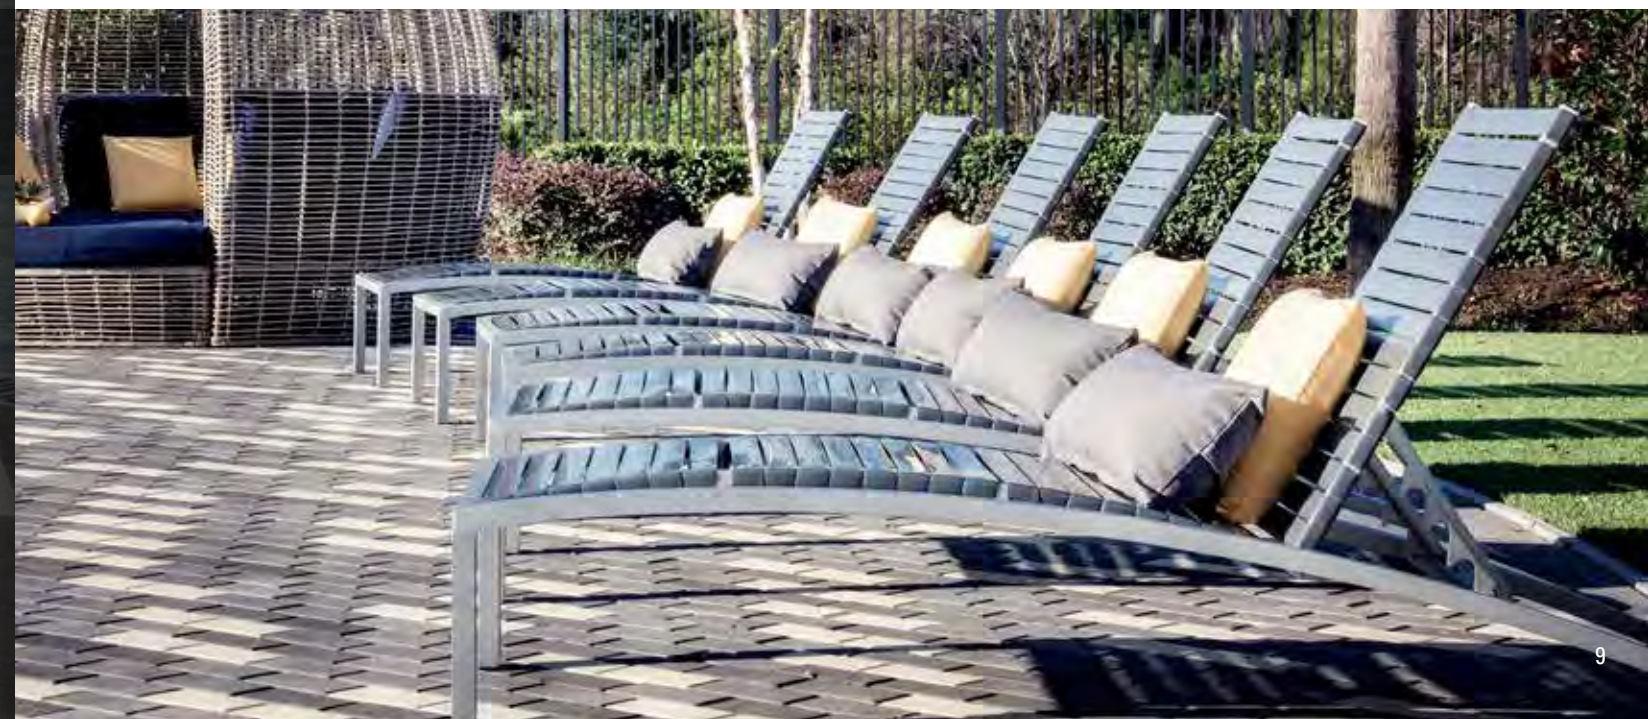

Vinyl Beach Chair

71401

Vinyl Bar Stool

Aria

FRAME:
Mojave
SLING:
White

FRAME: White / SLING: Aquamarine

31202SL (Relaxed Sling)
31202SL-P (Padded Sling)
Relaxed Sling Chaise

31502SL (Relaxed Sling)
31502SL-P (Padded Sling)
X Frame Relaxed Sling Chaise