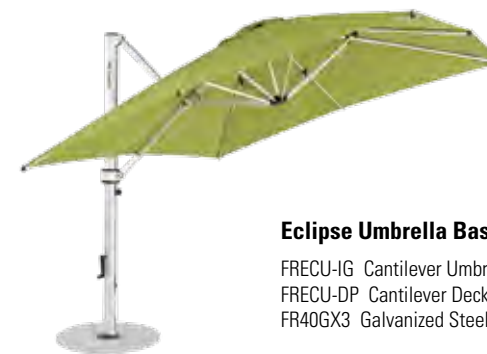

FR150A Aluminum Shell Base (with wheels)

Shade

FR880ECU

Eclipse Round Cantilever, 13'

FR883ECU-SQ

Eclipse Square Cantilever, 10'

Eclipse Umbrella Bases

FRECU-IG Cantilever Umbrella In Ground Flush Mount
 FRECU-DP Cantilever Deck Plate Umbrella Mount
 FR40GX3 Galvanized Steel Base Plate and Stem (3 set)