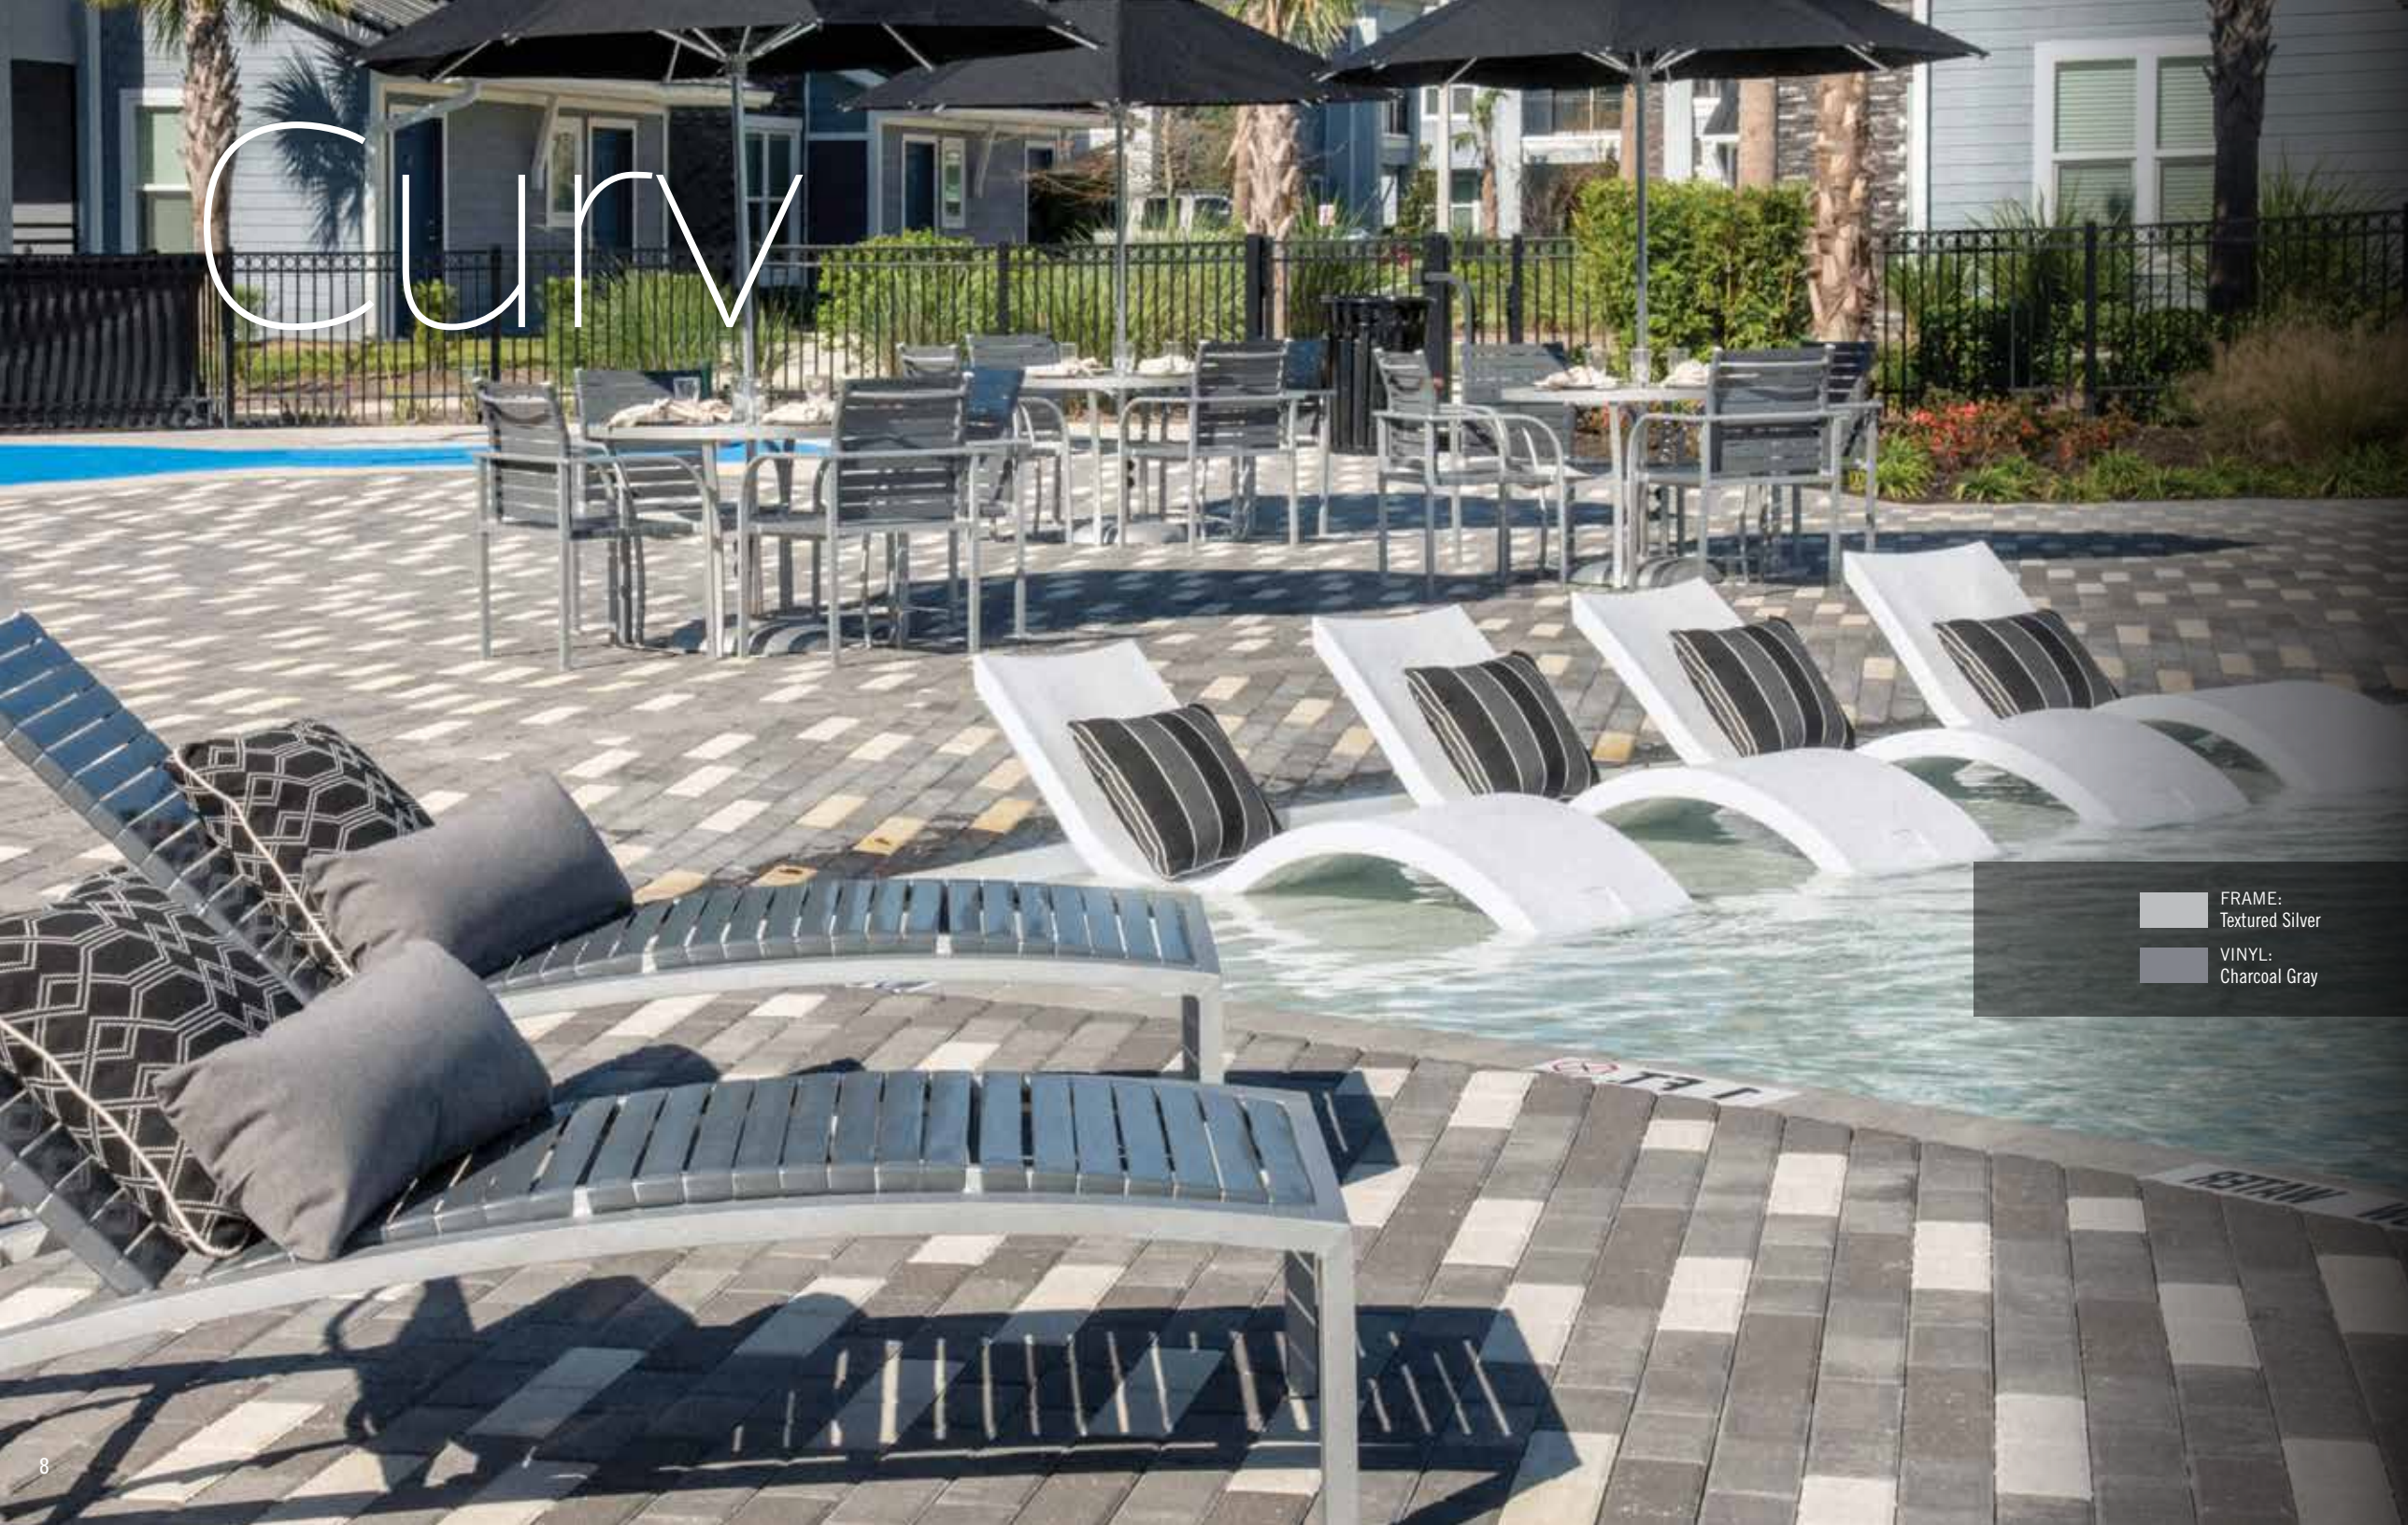

CUN

FRAME:
Textured Silver

VINYL:
Charcoal Gray

71203

Vinyl Chaise

71110

Vinyl Dining Chair

71301

Vinyl Beach Chair

71401

Vinyl Bar Stool