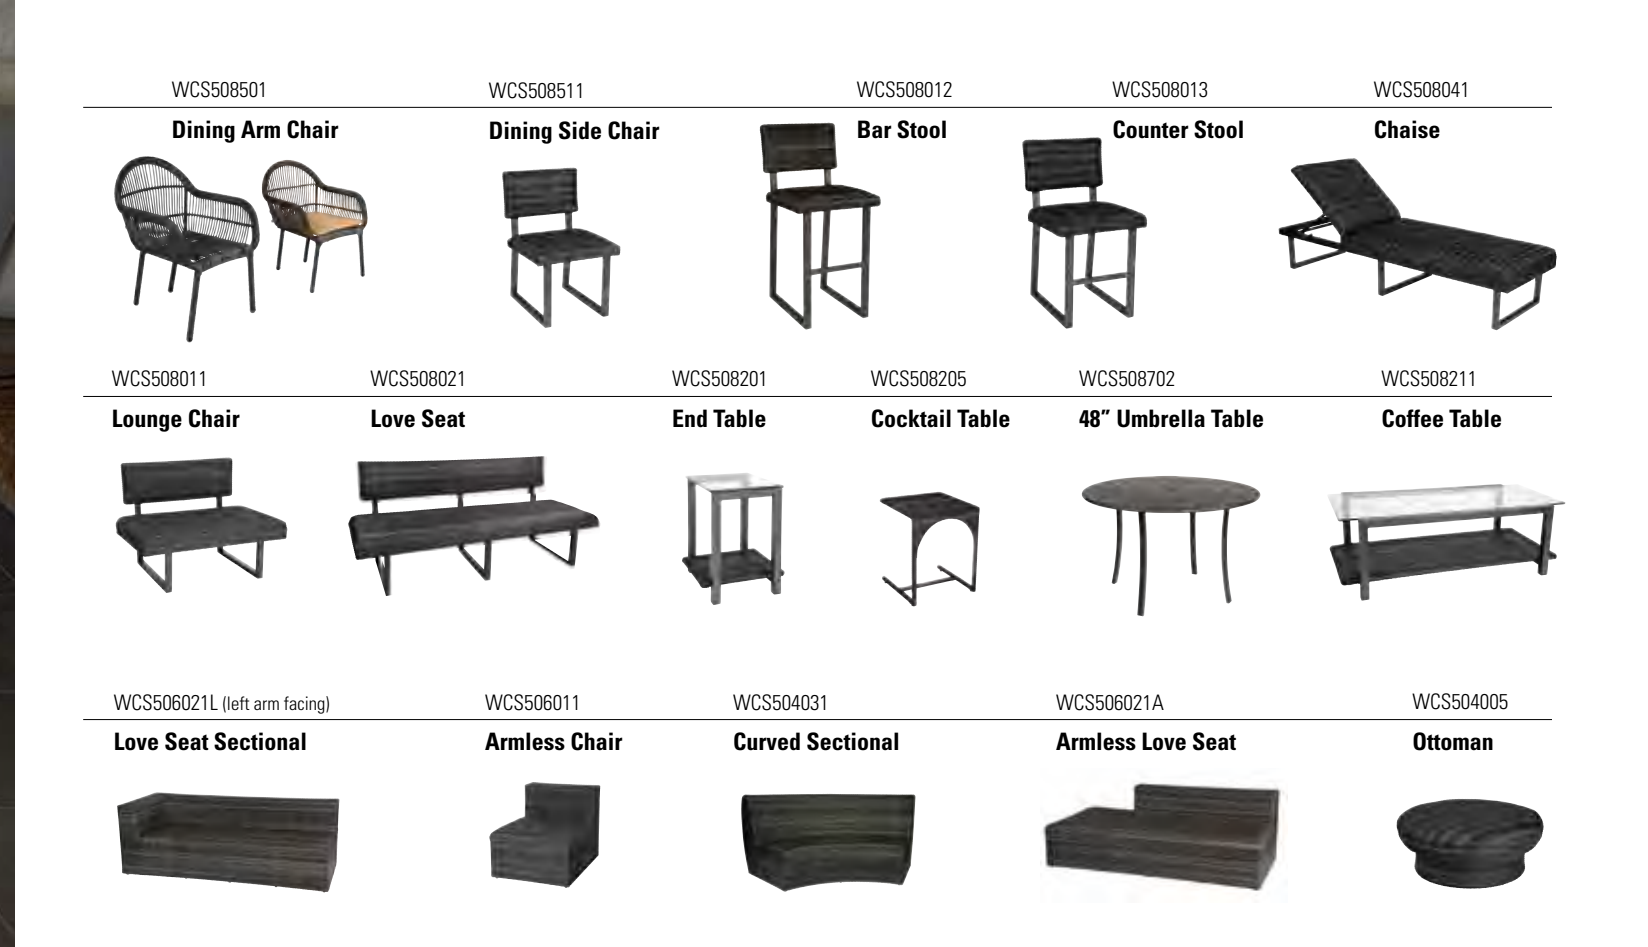

SW4717-CT / SW4707-CT

52" x 24" Honed Granite Coffee Table

SW4715-ET / SW4705-ET

18" Honed Granite End Table

SW4717-ET / SW4707-ET

22" Honed Granite End Table

Canaveral

■ FRAME:
Charcoal Grey
 ■ FABRIC:
Charcoal Grey

Montecito

FRAME:
Coffee

FABRIC:
Foster Surfside (loveseat)
Dupione Peridot (chair)

WCS511081 Sofa 	WCS511091 Love Seat 	WCS511001 Lounge Chair 	WCS511061 Double Chaise Lounge 	
WCS511005 Ottoman 	WCS511201 End Table 	WCS511221 Bunching Table 	WCS511211 Square Cocktail 	WCS511213 Rectangular Cocktail 
Create Your Own Sectional Sofa! 	WCS511031L (left arm facing) WCS511031R (right arm facing, shown) Love Seat Sectional 	WCS511011 Armless Sectional 	WCS511021 Corner Sectional 	
WCS593089 Padded Barstool w/arms 	WCS593091 Padded Barstool no arms 	WCS533061 Chaise 		
WCS601501 Arm Chair 	WCS601511 Side Chair 	WCS593801 Padded Dining Chair w/arms 	WCS593811 Padded Dining Side Chair 	
FPAWL Lounge Chair 	FPAWC Dining Chair 	FPAWBS Bar Stool 	WCS593736 36" Bistro Umbrella Table 	WCS601702 Rectangular Table 