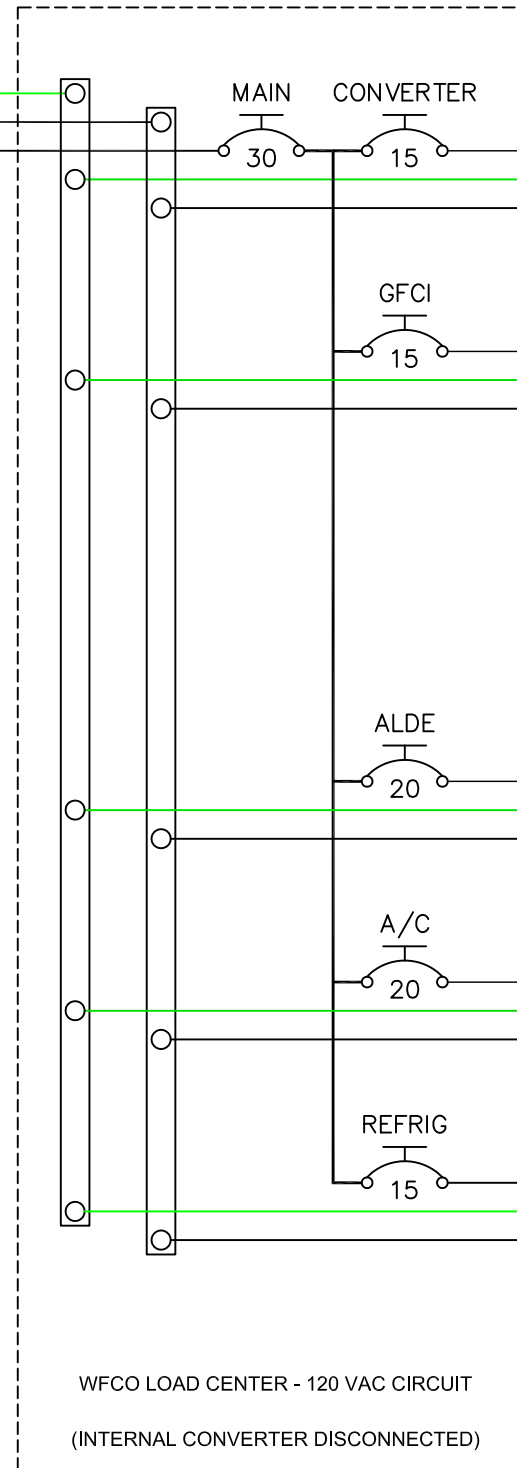

http://klenger.net
 TOB 320 S
 DC POWER DISTRIBUTION - MODIFICATIONS
 SHT: 2

MALE NEMA L5-30P
MATING SIDE
TRAILER POWER CONNECTOR

GRN #10
WHT #10
BLK #10

PEDESTAL CONNECTION

NEMA TT-30R
MATING SIDE

NEMA TT-30P
MATING SIDE

POWER CORD

NEMA L5-30R
MATING SIDE

NEMA TT-30R
(WIRE SIDE)

NEMA TT-30P
WIRE SIDE

NEMA L5-30R
WIRE SIDE

LOC: ABOVE TV

LOC: NEXT TO ALDE

LOC: LOWER L.H. BENCH

THESE ITEMS ADDED BY MODIFICATION

CONV RECEPT (ADDED)

LOC: UNDER L.H. BENCH

LOC: UNDER L.H. BENCH

ALDE RECEPT

A/C RECEPT

REFRIG RECEPT

LOC: UNDER L.H. BENCH

LOC: UNDER L.H. BENCH

LOC: LOWER L.H. BENCH

LOC: UNDER L.H. BENCH

LOC: UNDER L.H. BENCH

OUTDOOR RECEPT

AFT BED RECEPT

GALLEY RECEPT

WFCO LOAD CENTER - 120 VAC CIRCUIT
(INTERNAL CONVERTER DISCONNECTED)