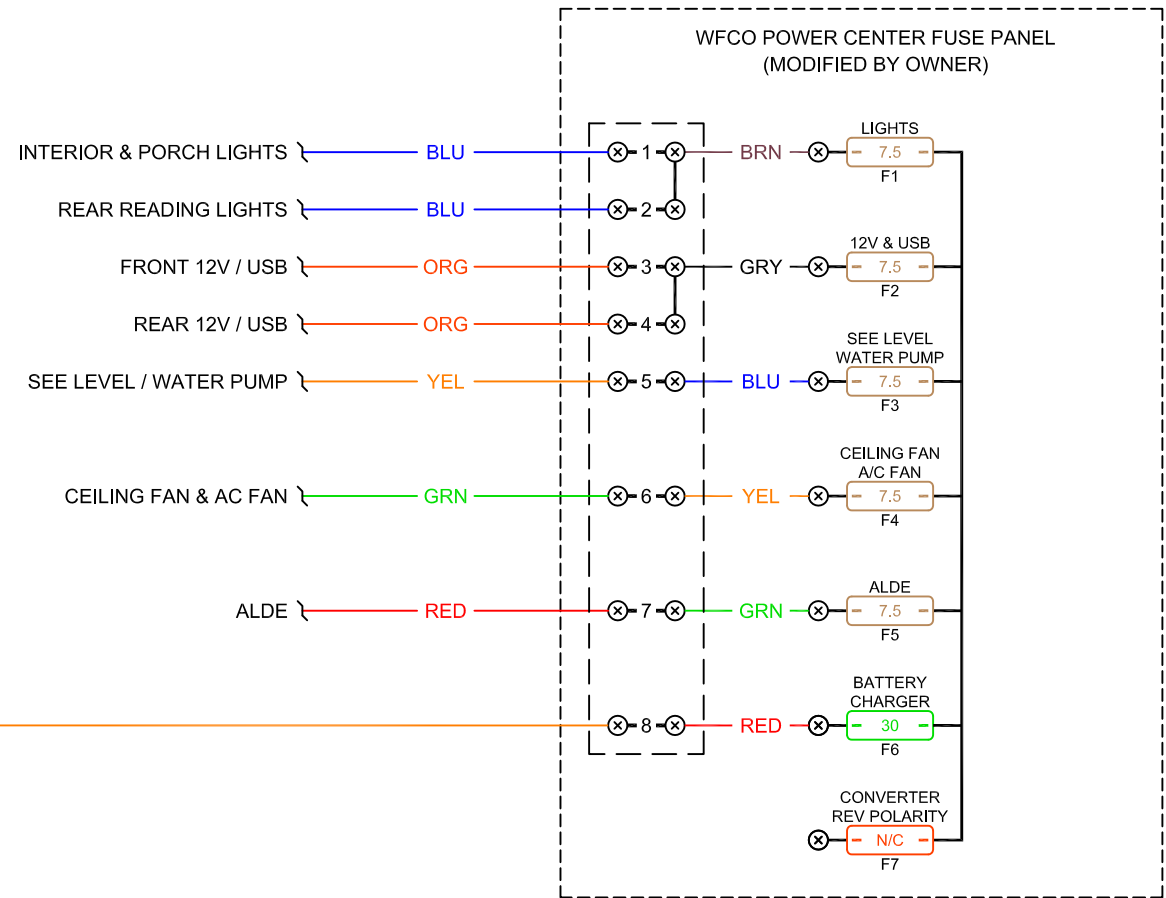

Weather Guard 654-0-01 Tool Chest

DC FUSE PANEL (BATT POWER)

DC FUSE PANEL (SWITCHED BATTERY)

PARTS LIST					
ITEM	QTY	PART NUMBER	DESCRIPTION	MANUFACTURER	AMAZON ASIN
1	1	BB10012	100 Ah 12 Volt Deep Cycle Battery	Battle Born Batteries	B06XX197GJ
2	1	EJ-3520-BBX	Electric Jack w/ Footplate 25-1/8" Lift - 3.5K	etrailer.com	N/A
3	2	5025	ATO/ATC Fuse Block 6-Circ w/Cover & Neg	Blue Sea Systems	B000THQ0CQ
4	1	5032	ATO/ATC Fuse Block 12-Circ Split, Cover, Neg	Blue Sea Systems	B00WM2MWQ4
5	1	MKA / SHUNT-100	100 Amp, 100 mv Current Shunt	Deltec / AZ Wind & Sun	N/A
6	1	2300	Blue Sea Systems BusBar 10 Gang w/ Cover	Blue Sea Systems	B0091VHLW4
7	A/R	104043	18 Gauge AWG 4 Conductor Speaker Wire/Cable	Mono Price	B003KPYRJM
8	1	387874	Switch Assembly (Battery ON/OFF Switch)	Lippert	B077SS3BWC
9	1	01-00055-000	Battery Disconnect Relay	Intellitec	B072N8NYN2
10	2	SPR-E-Flex-100	100 Watt Solar Panel	SunPower	N/A
11	1	701	Battery Switch, Surface Mount	BEP / Marinc	B005DUUL9W
12	1	1011	12V Socket	Blue Sea Systems	B001U4ZZPK
13	1	PD9130LV	Power Converter - Lithium, 12 Volts, 30 Amps	Progressive Dynamics	N/A
14	1	ZS-30A	5-Stage PWM Charge Controller (Lithium)	Zamp	N/A
15	1	TM2030A	Trimetric Battery Monitor	Bogart / AZ Wind & Sun	N/A
16	1	GP-SW150-12	150-Watt Pure Sine Wave Inverter	Go Power	B00153EYX0
17	1	4353	Below Deck Panel, On/Off, 12V, Dual USB	Blue Sea Systems	B01AYOSD50
18	1	RH2B-UTDC12V	Relay Top Mount DPDT 10A 12VDC	Idec	B005T5I9C2
19	1	HW30C	30 Amp Hardwired RV EMS	Progressive Industries	B002UC6RSA
20	11	5240	ATC 7.5 Amp Fuse (BRN)	Blue Sea Systems	B00GZOWWVU
20	4	5243	ATC 20 Amp Fuse (YEL)	Blue Sea Systems	B00GZOX0HU
20	2	5245	ATC 30 Amp Fuse (GRN)	Blue Sea Systems	B00GZOX0HK
20	1	5246	ATC 40 Amp Fuse (ORG)	Blue Sea Systems	B0000T05VM

POWER CORD

NEMA L5-30R
MATING SIDE

NEMA TT-30R
(WIRE SIDE)

NEMA TT-30P
WIRE SIDE

NEMA L5-30R
WIRE SIDE

LOC: ABOVE TV

LOC: NEXT TO ALDE

LOC: LOWER L.H. BENCH