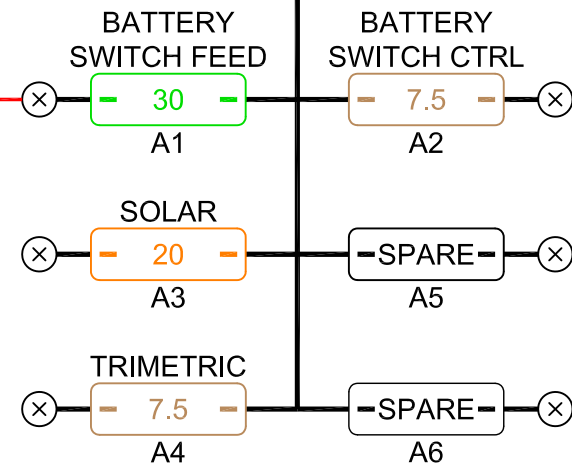

LOC: L.H. TOOLCHEST

LOC: UNDER L.H. BENCH

LOC: UNDER L.H. BENCH

DC FUSE PANEL (UPPER)

BLUE SEA DC FUSE PANEL (DUAL BUS)

WFCO POWER CENTER / FUSE PANEL (MODIFIED BY OWNER)

HOT BATTERY BUS

HOT BATTERY BUS

CONVERTER