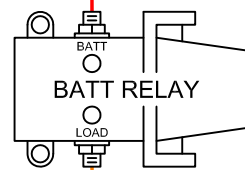

LOC: L.H. TOOLCHEST

LOC: UNDER L.H. BENCH

LOC: UNDER L.H. BENCH

DC FUSE PANEL (UPPER)

BLUE SEA DC FUSE PANEL (DUAL BUS)

WFCO POWER CENTER / FUSE PANEL (MODIFIED BY OWNER)

HOT BATTERY BUS

HOT BATTERY BUS

CONVERTER

MAIN	CONVERTER	OUTLETS	ALDE	A/C	REFRIDG
30	15	15	20	20	20
⊖	⊖	⊖	⊖	⊖	⊖

DC FUSE PANEL (LOWER)

SWITCHED BATTERY