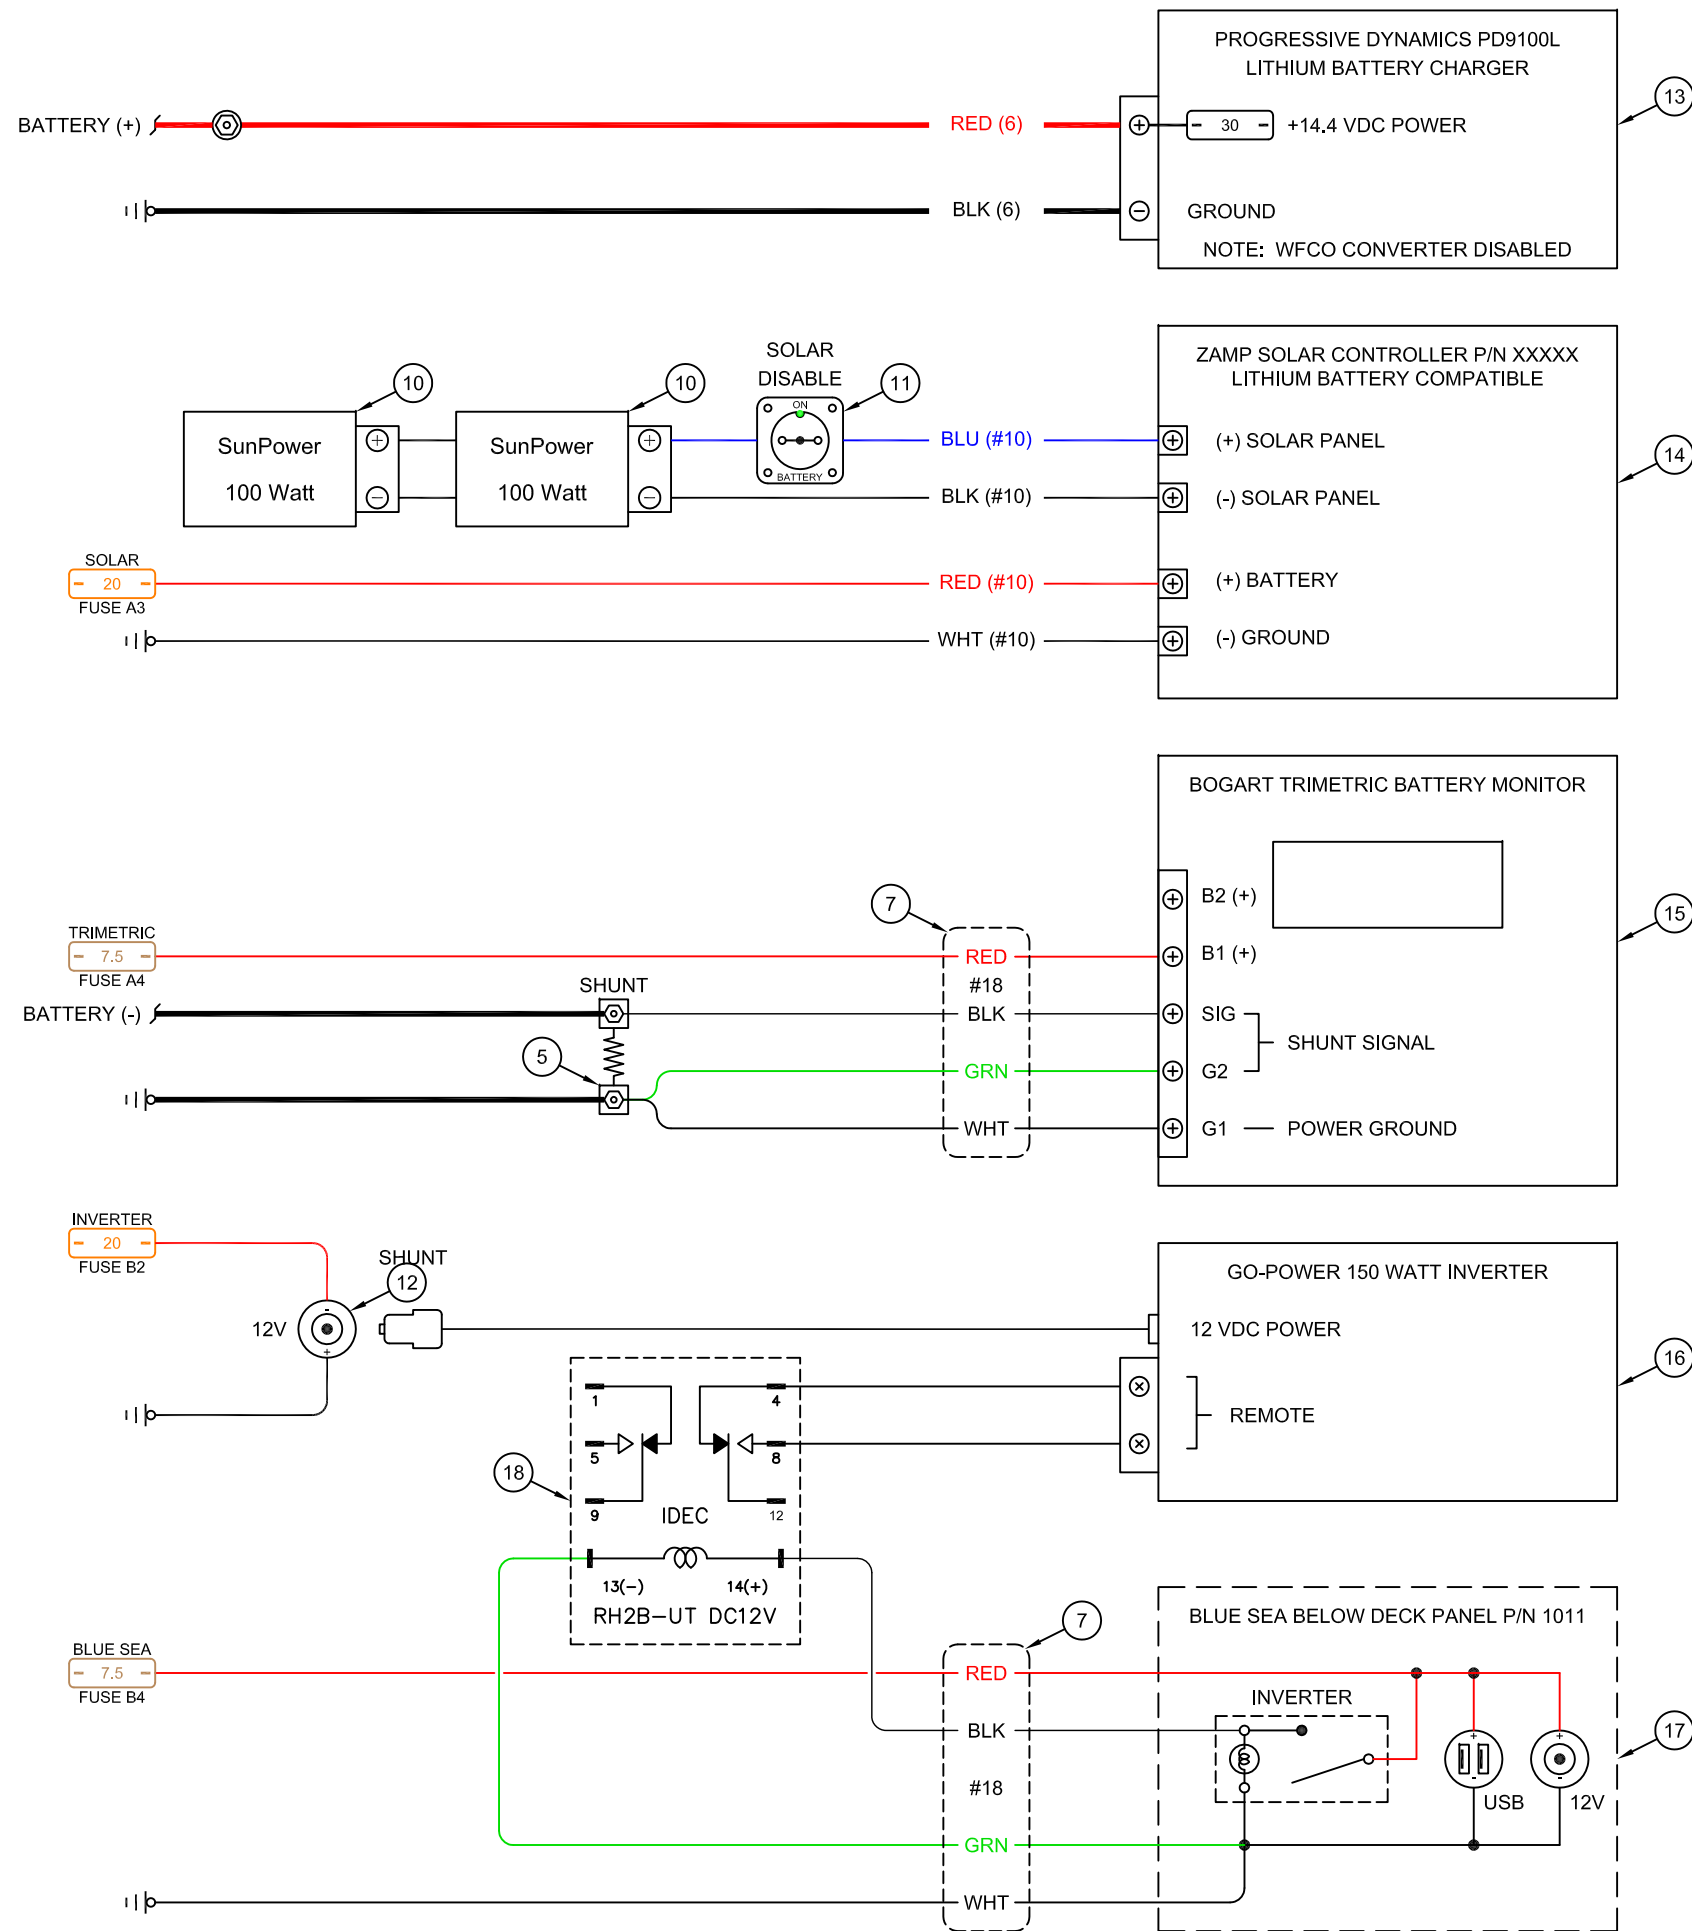

http://klenger.net
 TOB 320 S
 DC POWER DISTRIBUTION - MODIFICATIONS
 SHT: 2

MALE NEMA L5-30P
MATING SIDE
TRAILER POWER CONNECTOR

GRN #10
WHT #10
BLK #10

PEDESTAL CONNECTION

NEMA TT-30R
MATING SIDE

NEMA TT-30P
MATING SIDE

POWER CORD

NEMA L5-30R
MATING SIDE

NEMA TT-30R
(WIRE SIDE)

NEMA TT-30P
WIRE SIDE

NEMA L5-30R
WIRE SIDE

LOC: ABOVE TV

LOC: NEXT TO ALDE

LOC: LOWER L.H. BENCH