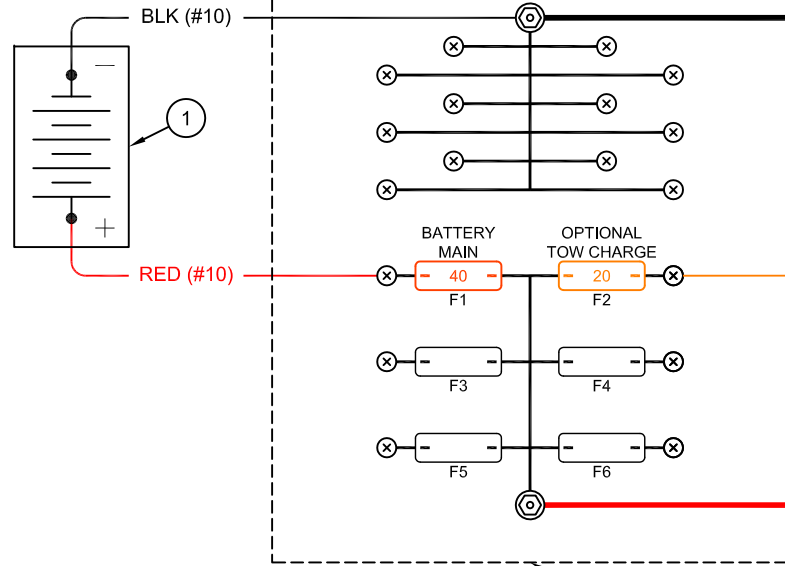

Weather Guard 654-0-01 Tool Chest

DC FUSE PANEL (BATT POWER)

DC FUSE PANEL (SWITCHED BATTERY)

PARTS LIST					
ITEM	QTY	PART NUMBER	DESCRIPTION	MANUFACTURER	AMAZON ASIN
1	1	BB10012	100 Ah 12 Volt Deep Cycle Battery	Battle Born Batteries	B06XX197GJ
2	1	EJ-3520-BBX	Electric Jack w/ Footplate 25-1/8" Lift - 3.5K	etrailer.com	N/A
3	2	5025	ATO/ATC Fuse Block 6-Circ w/Cover & Neg	Blue Sea Systems	B000THQ0CQ
4	1	5032	ATO/ATC Fuse Block 12-Circ Split, Cover, Neg	Blue Sea Systems	B00WM2MWQ4
5	1	MKA / SHUNT-100	100 Amp, 100 mv Current Shunt	Deltec / AZ Wind & Sun	N/A
6	1	2300	Blue Sea Systems BusBar 10 Gang w/ Cover	Blue Sea Systems	B0091VHLW4
7	A/R	104043	18 Gauge AWG 4 Conductor Speaker Wire/Cable	Mono Price	B003KPYRJM
8	1	387874	Switch Assembly (Battery ON/OFF Switch)	Lippert	B077SS3BWC
9	1	01-00055-000	Battery Disconnect Relay	Intellitec	B072N8NYN2
10	2	SPR-E-Flex-100	100 Watt Solar Panel	SunPower	N/A
11	1	701	Battery Switch, Surface Mount	BEP / Marinc	B005DUUL9W
12	1	1011	12V Socket	Blue Sea Systems	B001U4ZZPK
13	1	PD9130LV	Power Converter - Lithium, 12 Volts, 30 Amps	Progressive Dynamics	N/A
14	1	ZS-30A	5-Stage PWM Charge Controller (Lithium)	Zamp	N/A
15	1	TM2030A	Trimetric Battery Monitor	Bogart / AZ Wind & Sun	N/A
16	1	GP-SW150-12	150-Watt Pure Sine Wave Inverter	Go Power	B00153EYX0
17	1	4353	Below Deck Panel, On/Off, 12V, Dual USB	Blue Sea Systems	B01AYOSD50
18	1	RH2B-UTDC12V	Relay Top Mount DPDT 10A 12VDC	Idec	B005T5I9C2
19	1	HW30C	30 Amp Hardwired RV EMS	Progressive Industries	B002UC6RSA
20	11	5240	ATC 7.5 Amp Fuse (BRN)	Blue Sea Systems	B00GZOWWVU
20	4	5243	ATC 20 Amp Fuse (YEL)	Blue Sea Systems	B00GZOX0HU
20	2	5245	ATC 30 Amp Fuse (GRN)	Blue Sea Systems	B00GZOX0HK
20	1	5246	ATC 40 Amp Fuse (ORG)	Blue Sea Systems	B0000T05VM

POWER CORD

NEMA L5-30R
MATING SIDE

NEMA TT-30R
(WIRE SIDE)

NEMA TT-30P
WIRE SIDE

NEMA L5-30R
WIRE SIDE

LOC: ABOVE TV

LOC: NEXT TO ALDE

LOC: LOWER L.H. BENCH