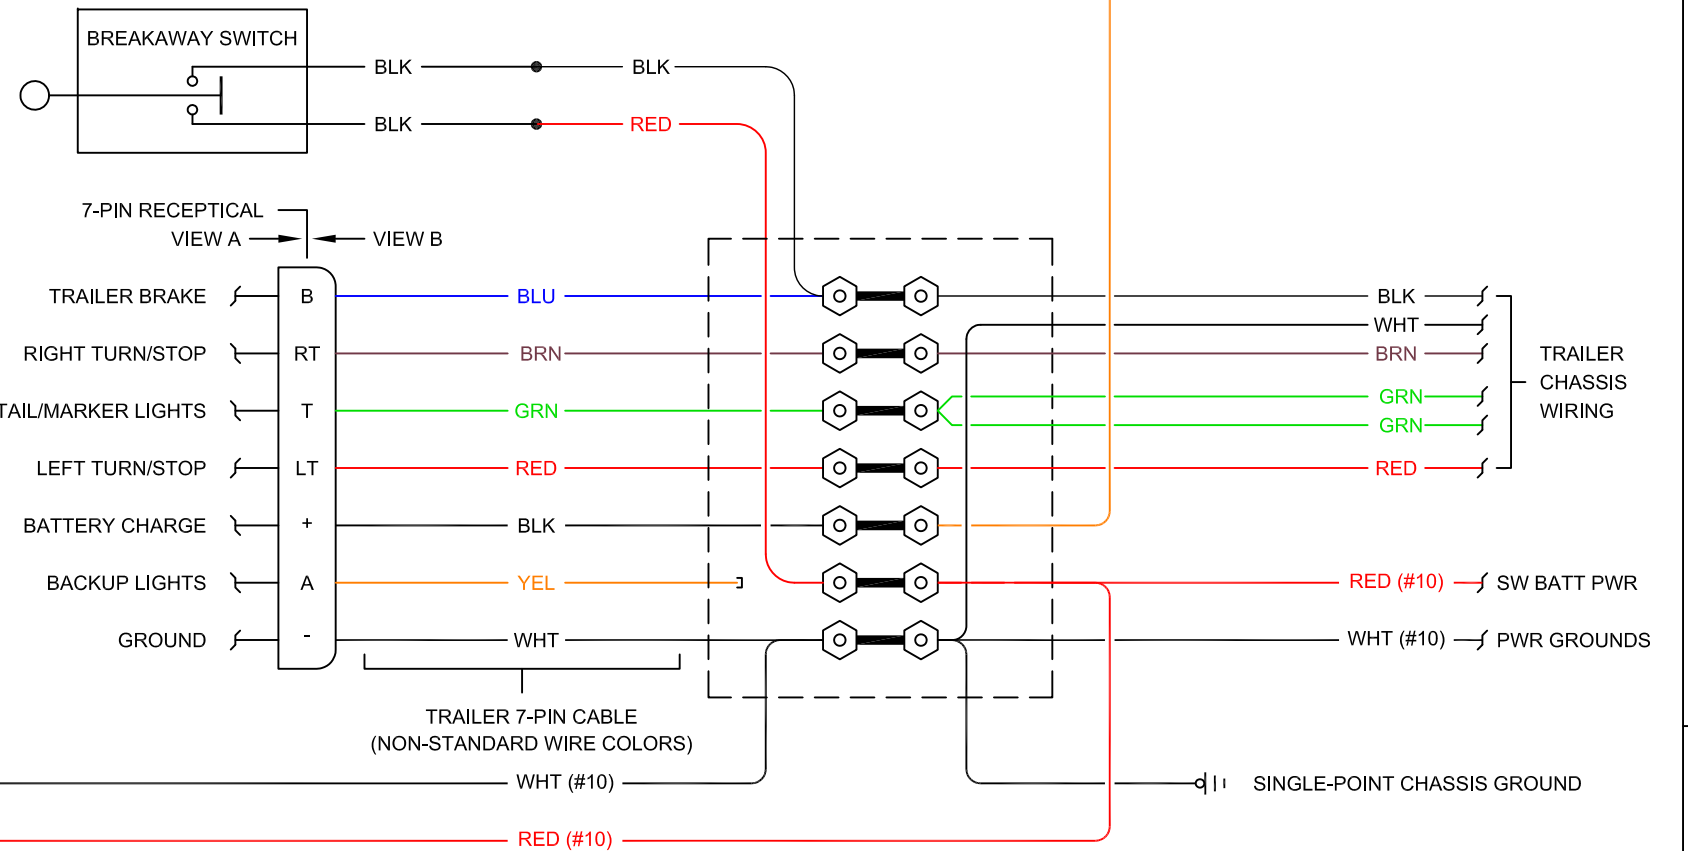

DC FUSE PANEL (SWITCHED BATTERY)