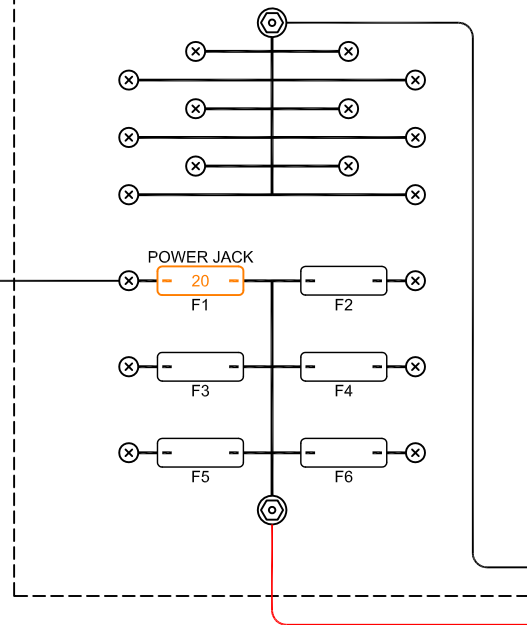

Weather Guard 654-0-01 Tool Chest

DC FUSE PANEL (BATT POWER)

DC FUSE PANEL (SWITCHED BATTERY)

PARTS LIST					
ITEM	QTY	PART NUMBER	DESCRIPTION	MANUFACTURER	AMAZON ASIN
1	1	BB10012	100 Ah 12 Volt Deep Cycle Battery	Battle Born Batteries	B06XX197GJ
2	1	EJ-3520-BBX	Electric Jack w/ Footplate 25-1/8" Lift - 3.5K	etrailer.com	N/A
3	2	5025	ATO/ATC Fuse Block 6-Circ w/Cover & Neg	Blue Sea Systems	B000THQ0CQ
4	1	5032	ATO/ATC Fuse Block 12-Circ Split, Cover, Neg	Blue Sea Systems	B00WM2MWQ4
5	1	MKA / SHUNT-100	100 Amp, 100 mv Current Shunt	Deltec / AZ Wind & Sun	N/A
6	1	2300	Blue Sea Systems BusBar 10 Gang w/ Cover	Blue Sea Systems	B0091VHLW4
7	A/R	104043	18 Gauge AWG 4 Conductor Speaker Wire/Cable	Mono Price	B003KPYRJM
8	1	387874	Switch Assembly (Battery ON/OFF Switch)	Lippert	B077SS3BWC
9	1	01-00055-000	Battery Disconnect Relay	Intellitec	B072N8NYN2
10	2	SPR-E-Flex-100	100 Watt Solar Panel	SunPower	N/A
11	1	701	Battery Switch, Surface Mount	BEP / Marinc	B005DUUL9W
12	1	1011	12V Socket	Blue Sea Systems	B001U4ZZPK
13	1	PD9130LV	Power Converter - Lithium, 12 Volts, 30 Amps	Progressive Dynamics	N/A
14	1	ZS-30A	5-Stage PWM Charge Controller (Lithium)	Zamp	N/A
15	1	TM2030A	Trimetric Battery Monitor	Bogart / AZ Wind & Sun	N/A
16	1	GP-SW150-12	150-Watt Pure Sine Wave Inverter	Go Power	B00153EYX0
17	1	4353	Below Deck Panel, On/Off, 12V, Dual USB	Blue Sea Systems	B01AYOSD50
18	1	RH2B-UTDC12V	Relay Top Mount DPDT 10A 12VDC	Idec	B005T5I9C2
19	1	HW30C	30 Amp Hardwired RV EMS	Progressive Industries	B002UC6RSA
20	11	5240	ATC 7.5 Amp Fuse (BRN)	Blue Sea Systems	B00GZOWWVU
20	4	5243	ATC 20 Amp Fuse (YEL)	Blue Sea Systems	B00GZOX0HU
20	2	5245	ATC 30 Amp Fuse (GRN)	Blue Sea Systems	B00GZOX0HK
20	1	5246	ATC 40 Amp Fuse (ORG)	Blue Sea Systems	B0000T05VM

POWER CORD

NEMA L5-30R
MATING SIDE

NEMA TT-30R
(WIRE SIDE)

NEMA TT-30P
WIRE SIDE

NEMA L5-30R
WIRE SIDE

LOC: ABOVE TV

LOC: NEXT TO ALDE

LOC: LOWER L.H. BENCH