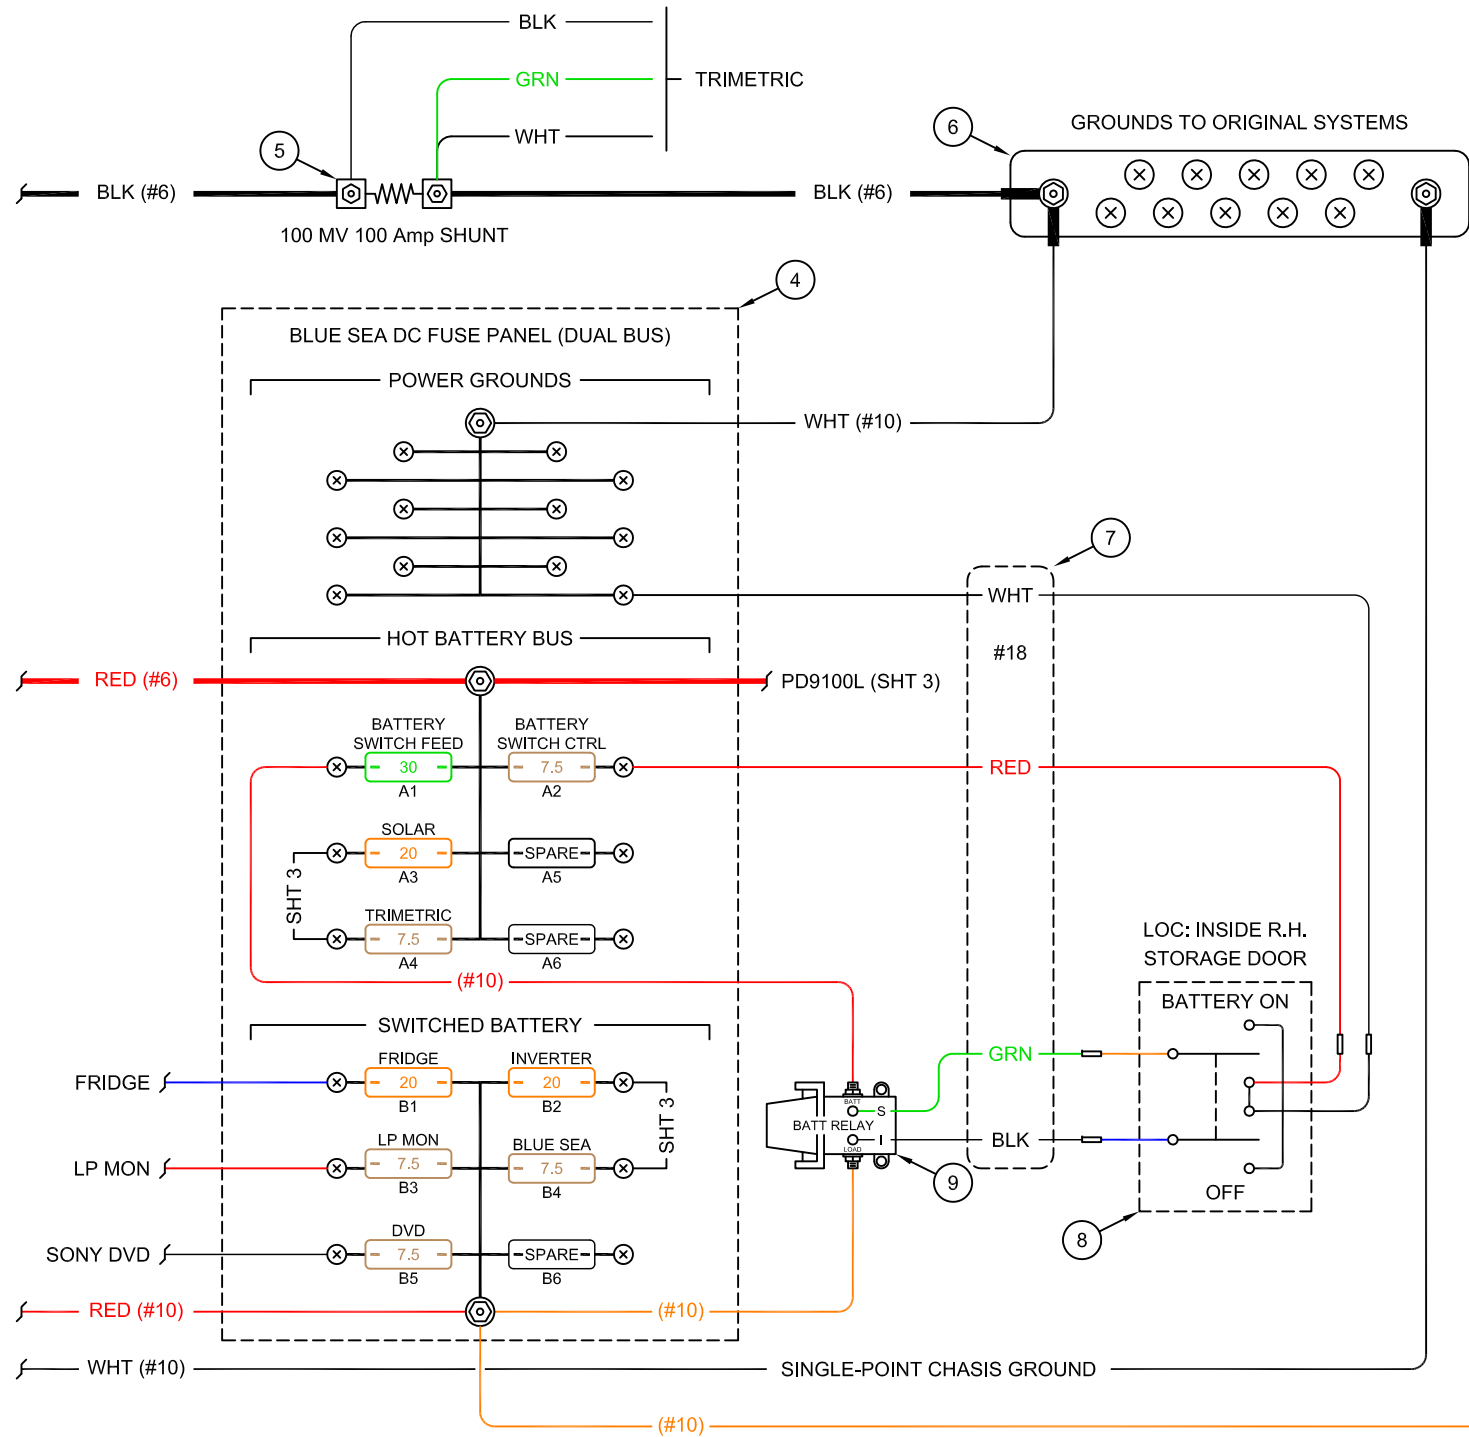

Weather Guard 654-0-01 Tool Chest

DC FUSE PANEL (BATT POWER)

DC FUSE PANEL (SWITCHED BATTERY)

PARTS LIST					
ITEM	QTY	PART NUMBER	DESCRIPTION	MANUFACTURER	AMAZON ASIN
1	1	BB10012	100 Ah 12 Volt Deep Cycle Battery	Battle Born Batteries	B06XX197GJ
2	1	EJ-3520-BBX	Electric Jack w/ Footplate 25-1/8" Lift - 3.5K	etrailer.com	N/A
3	2	5025	ATO/ATC Fuse Block 6-Circ w/Cover & Neg	Blue Sea Systems	B000THQ0CQ
4	1	5032	ATO/ATC Fuse Block 12-Circ Split, Cover, Neg	Blue Sea Systems	B00WM2MWQ4
5	1	MKA / SHUNT-100	100 Amp, 100 mv Current Shunt	Deltec / AZ Wind & Sun	N/A
6	1	2300	Blue Sea Systems BusBar 10 Gang w/ Cover	Blue Sea Systems	B0091VHLW4
7	A/R	104043	18 Gauge AWG 4 Conductor Speaker Wire/Cable	Mono Price	B003KPYRJM
8	1	387874	Switch Assembly (Battery ON/OFF Switch)	Lippert	B077SS3BWC
9	1	01-00055-000	Battery Disconnect Relay	Intellitec	B072N8NYN2
10	2	SPR-E-Flex-100	100 Watt Solar Panel	SunPower	N/A
11	1	701	Battery Switch, Surface Mount	BEP / Marinc	B005DUUL9W
12	1	1011	12V Socket	Blue Sea Systems	B001U4ZZPK
13	1	PD9130LV	Power Converter - Lithium, 12 Volts, 30 Amps	Progressive Dynamics	N/A
14	1	ZS-30A	5-Stage PWM Charge Controller (Lithium)	Zamp	N/A
15	1	TM2030A	Trimetric Battery Monitor	Bogart / AZ Wind & Sun	N/A
16	1	GP-SW150-12	150-Watt Pure Sine Wave Inverter	Go Power	B00153EYX0
17	1	4353	Below Deck Panel, On/Off, 12V, Dual USB	Blue Sea Systems	B01AYOSD50
18	1	RH2B-UTDC12V	Relay Top Mount DPDT 10A 12VDC	Idec	B005T5I9C2
19	1	HW30C	30 Amp Hardwired RV EMS	Progressive Industries	B002UC6RSA
20	11	5240	ATC 7.5 Amp Fuse (BRN)	Blue Sea Systems	B00GZOWWVU
20	4	5243	ATC 20 Amp Fuse (YEL)	Blue Sea Systems	B00GZOX0HU
20	2	5245	ATC 30 Amp Fuse (GRN)	Blue Sea Systems	B00GZOX0HK
20	1	5246	ATC 40 Amp Fuse (ORG)	Blue Sea Systems	B0000T05VM

POWER CORD

NEMA L5-30R
MATING SIDE

NEMA TT-30R
(WIRE SIDE)

NEMA TT-30P
WIRE SIDE

NEMA L5-30R
WIRE SIDE

LOC: ABOVE TV

LOC: NEXT TO ALDE

LOC: LOWER L.H. BENCH