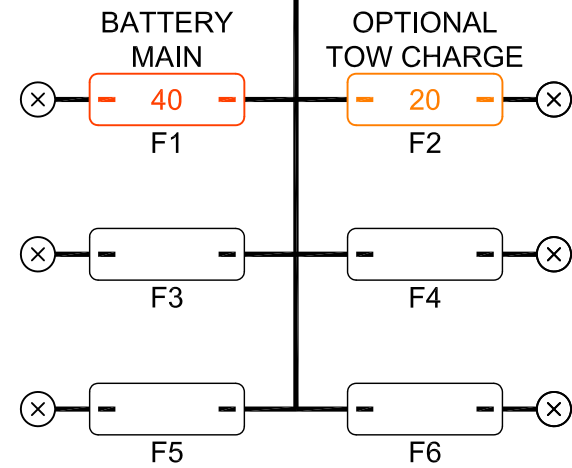

LOC: L.H. TOOLCHEST

LOC: UNDER L.H. BENCH

LOC: UNDER L.H. BENCH

DC FUSE PANEL (UPPER)

BLUE SEA DC FUSE PANEL (DUAL BUS)

WFCO POWER CENTER / FUSE PANEL (MODIFIED BY OWNER)

HOT BATTERY BUS

HOT BATTERY BUS

CONVERTER