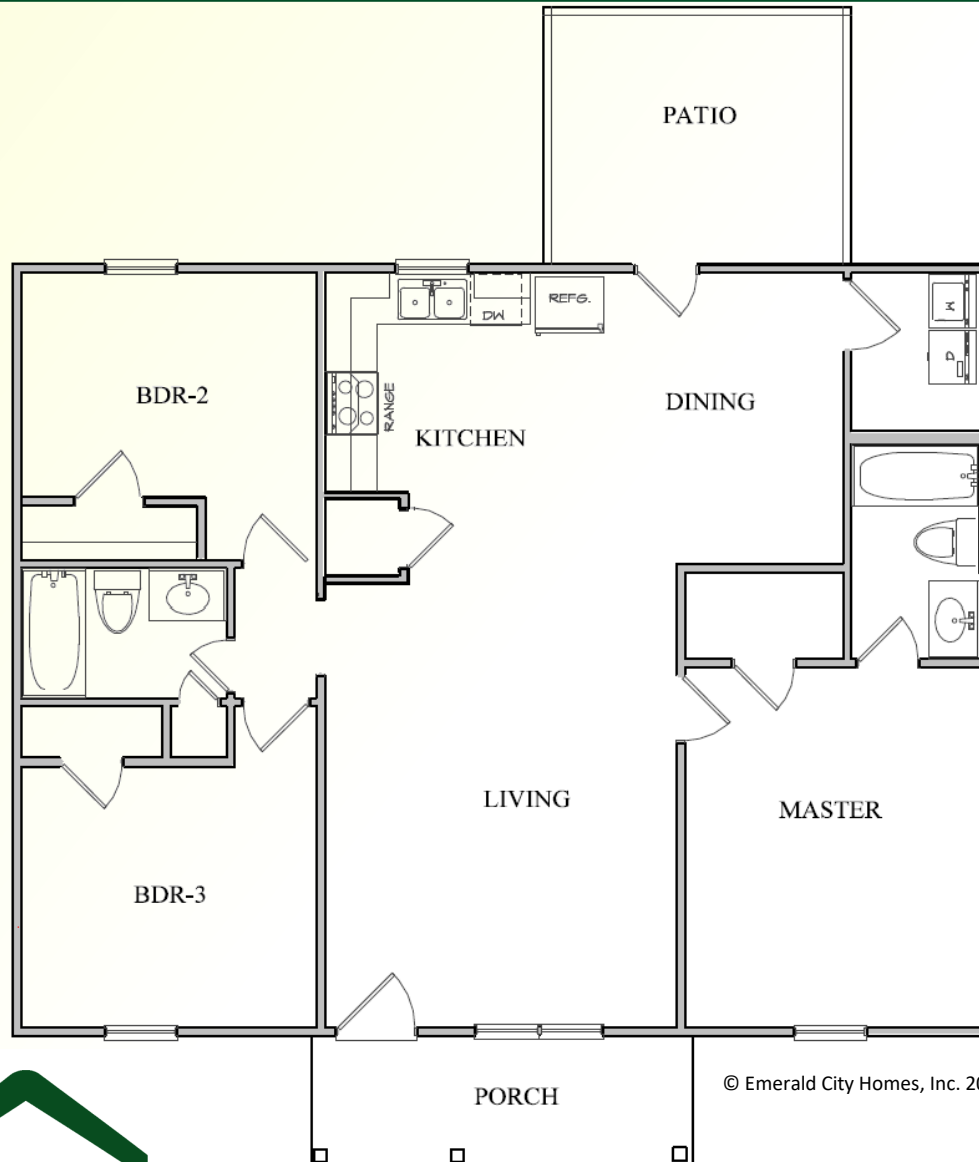

The Island Breeze II

1254 Square Feet

3 Bedrooms, 2 Baths, Covered Front Porch, Rear Deck or Patio

© Emerald City Homes, Inc. 2013

These are general sketches; please refer to construction documents for exact measurements.