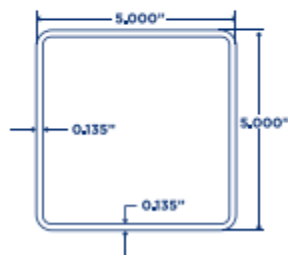

Posts

5" X 5" X .135" WALL POSTS

AVAILABLE LENGTH & COLORS

AVAILABLE COLORS:

Standard Color

White

Tan

Rails

**2" X 3.5" X 0.110"
HOLLOW RAIL**