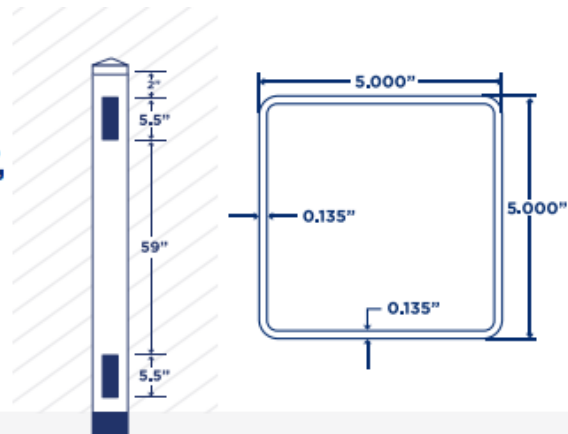

## Posts

**5" X 5" X .135 WALL PRIVACY POST,  
ROUTED FOR 1.5" X 5.5"  
POCKET RAIL, 59" WINDOW**

## Posts

**5" X 5" X .135" WALL POSTS**

AVAILABLE LENGTH & COLORS

AVAILABLE COLORS:

Standard Color

White

Tan

# Pickets

**0.875" X 3" X 0.060"** PICKET

**AVAILABLE COLORS:**

Standard Color

White

# Pickets

**1.375" X 1.375" X 0.060"** PICKET

**AVAILABLE COLORS:**

Standard Color

White