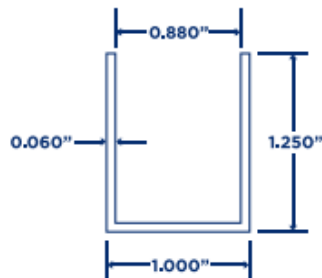

U-Channel

AVAILABLE COLORS:

Standard Color

White

Tan

Clay