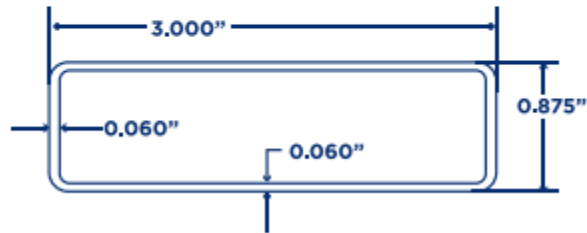

## Rails

**2" X 3.5" X 0.110"  
HOLLOW RAIL**

AVAILABLE COLORS:

Standard Color

White

Tan

# Rails

**1.5" X 5.5" X 0.080"**  
**RANCH RAIL**

**AVAILABLE COLORS:**

Standard Color

White

# Pickets

**0.875" X 3" X 0.060"** PICKET

**AVAILABLE COLORS:**

Standard Color

White