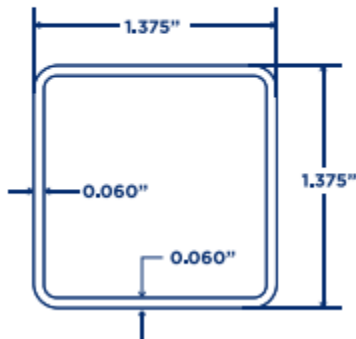

## Rails

**2" X 3.5" X 0.110"  
HOLLOW RAIL**

AVAILABLE COLORS:

Standard Color

White

Tan

# Rails

**1.5" X 5.5" X 0.080"**  
**RANCH RAIL**

**AVAILABLE COLORS:**

Standard Color

White

# Pickets

**0.875" X 3" X 0.060"** PICKET

**AVAILABLE COLORS:**

Standard Color

White

# Pickets

**1.375" X 1.375" X 0.060"** PICKET

**AVAILABLE COLORS:**

Standard Color

White