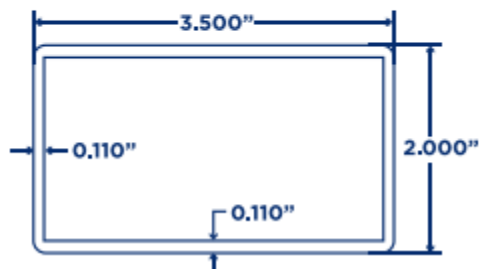

## Posts

**5" X 5" X .135 WALL PRIVACY POST,  
ROUTED FOR 1.5" X 5.5"  
POCKET RAIL, 59" WINDOW**

## Posts

**5" X 5" X .135" WALL POSTS**

AVAILABLE LENGTH & COLORS

AVAILABLE COLORS:

Standard Color

White

Tan

## Rails

**2" X 3.5" X 0.110"  
HOLLOW RAIL**

AVAILABLE COLORS:

Standard Color

White

Tan