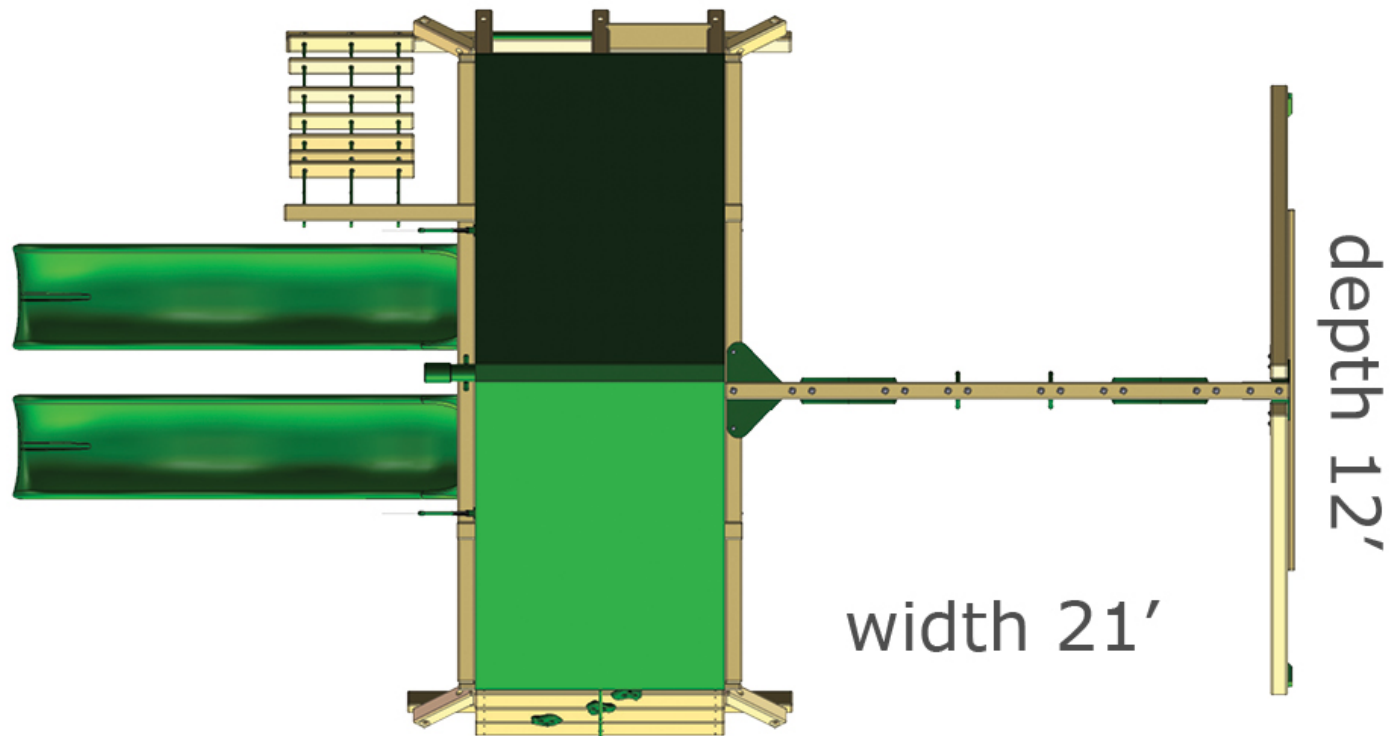

RECREATIONAL INDUSTRIES

Features:

Dimensions: 21'W x 12'D x 11'H

Wiki Wave Slides (2)

Rock Wall with Climbing Rope

Safe Entry Ladder & Metal Rung Ladder

Belt Swings - 2

Trapeze Bar w/Rings

Metal Access Handles

Available in Cedar with a Redwood Finish

Deluxe Rope Ladder

Gorilla Playset: Sun Valley Extreme

DIMENSIONS

height 11'

Included with Playset:

All Required Hardware