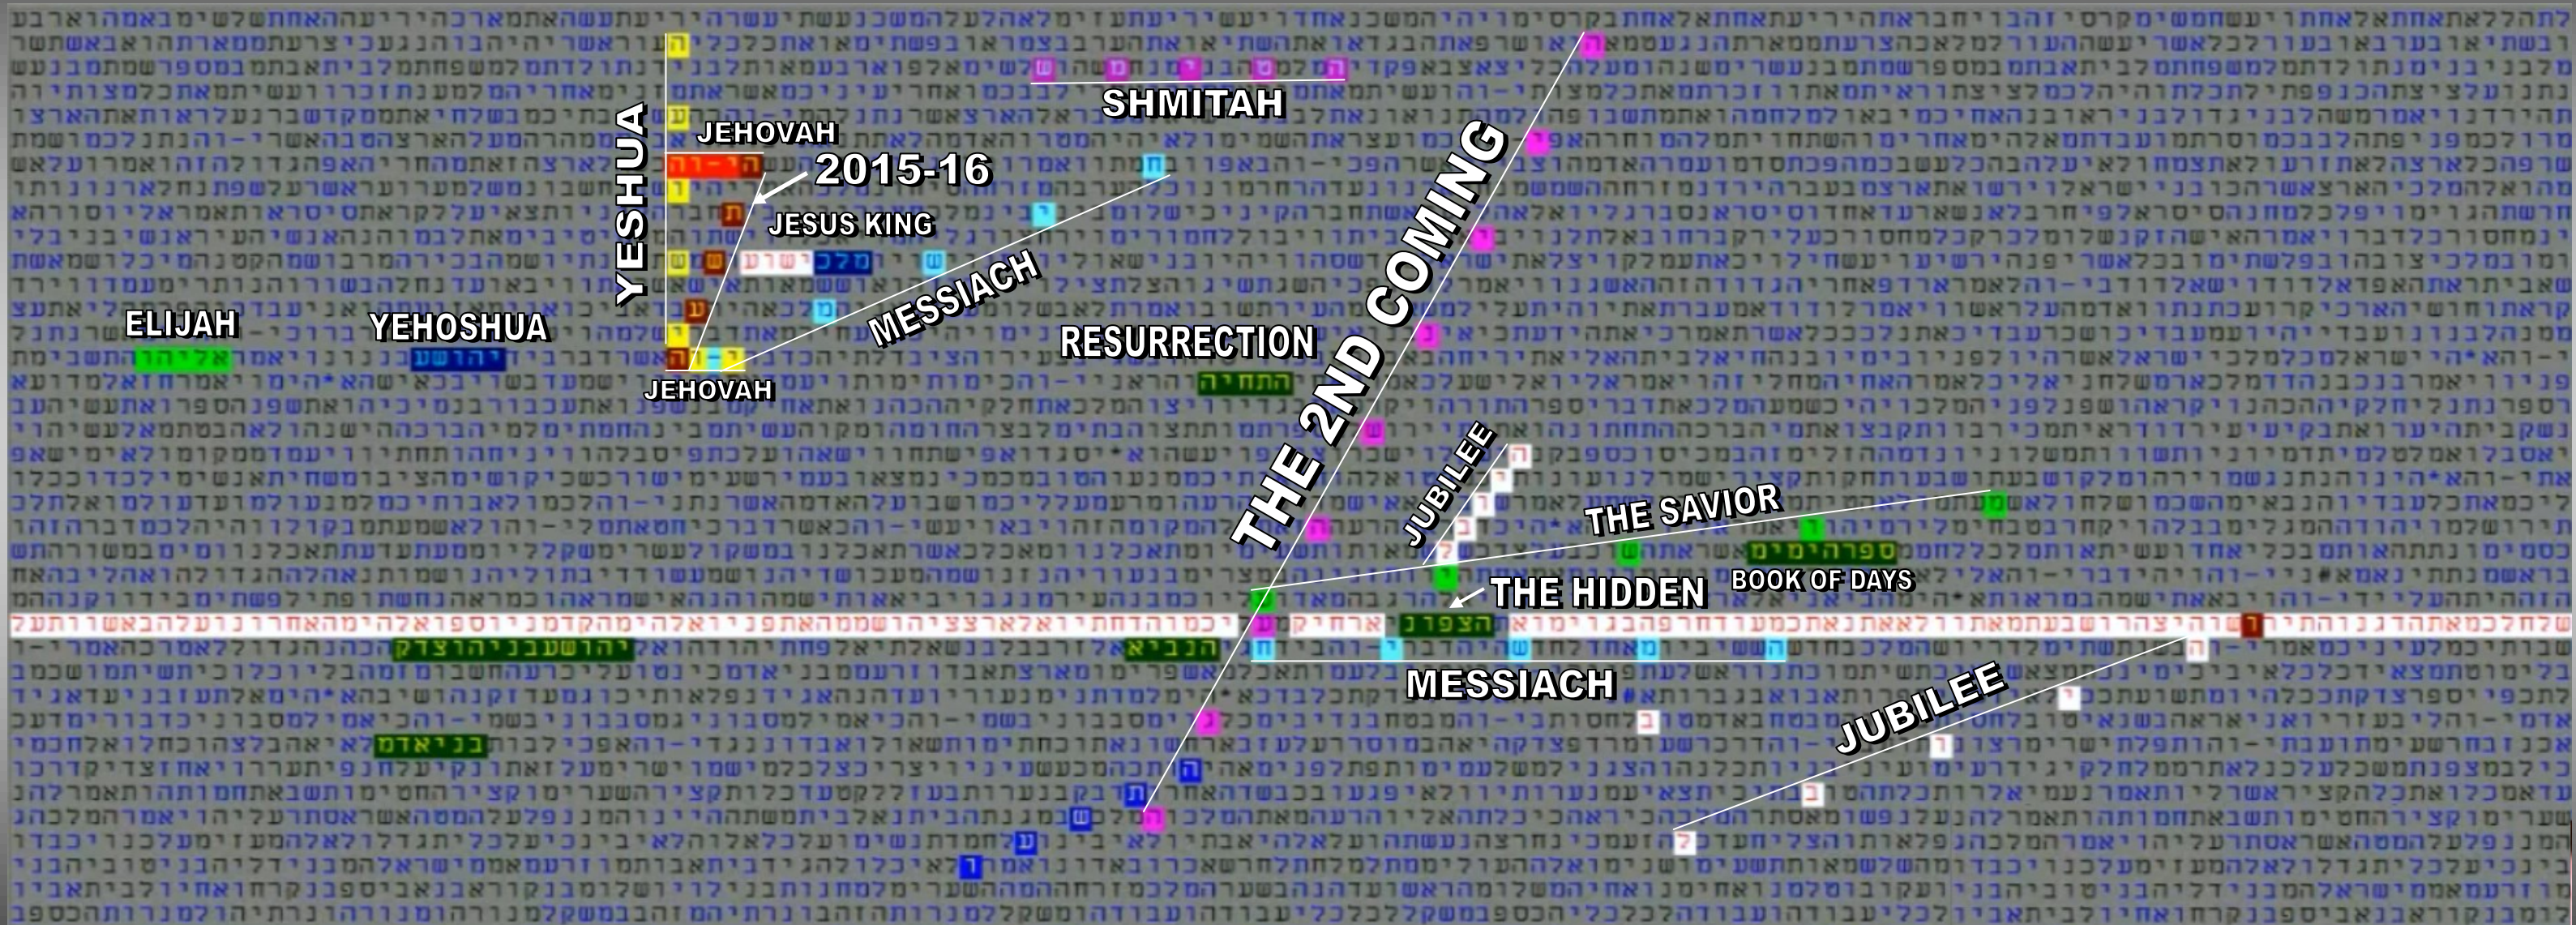

THE 2ND COMING

Bible Code Matrix of End Time Prophecy

© MATTHEW WRIGHT MINISTRIES
Graphic layout by Luis B. Vega

RESOURCES
youtube.com/user/TheMatt71269
biblecodenow1@gmail.com
biblecodenow.com
facebook.com/groups/code searcher

SCRIPTURE SOURCE(S)
 Old & New Testament
 TorahSoft

FOR AN EXPLANATION - STUDY OF THE CHART CODE MATRIX, VISIT THE YOUTUBE CHANNEL VIDEO SERIES.

WIDTH: 27196 CENTER: 160727