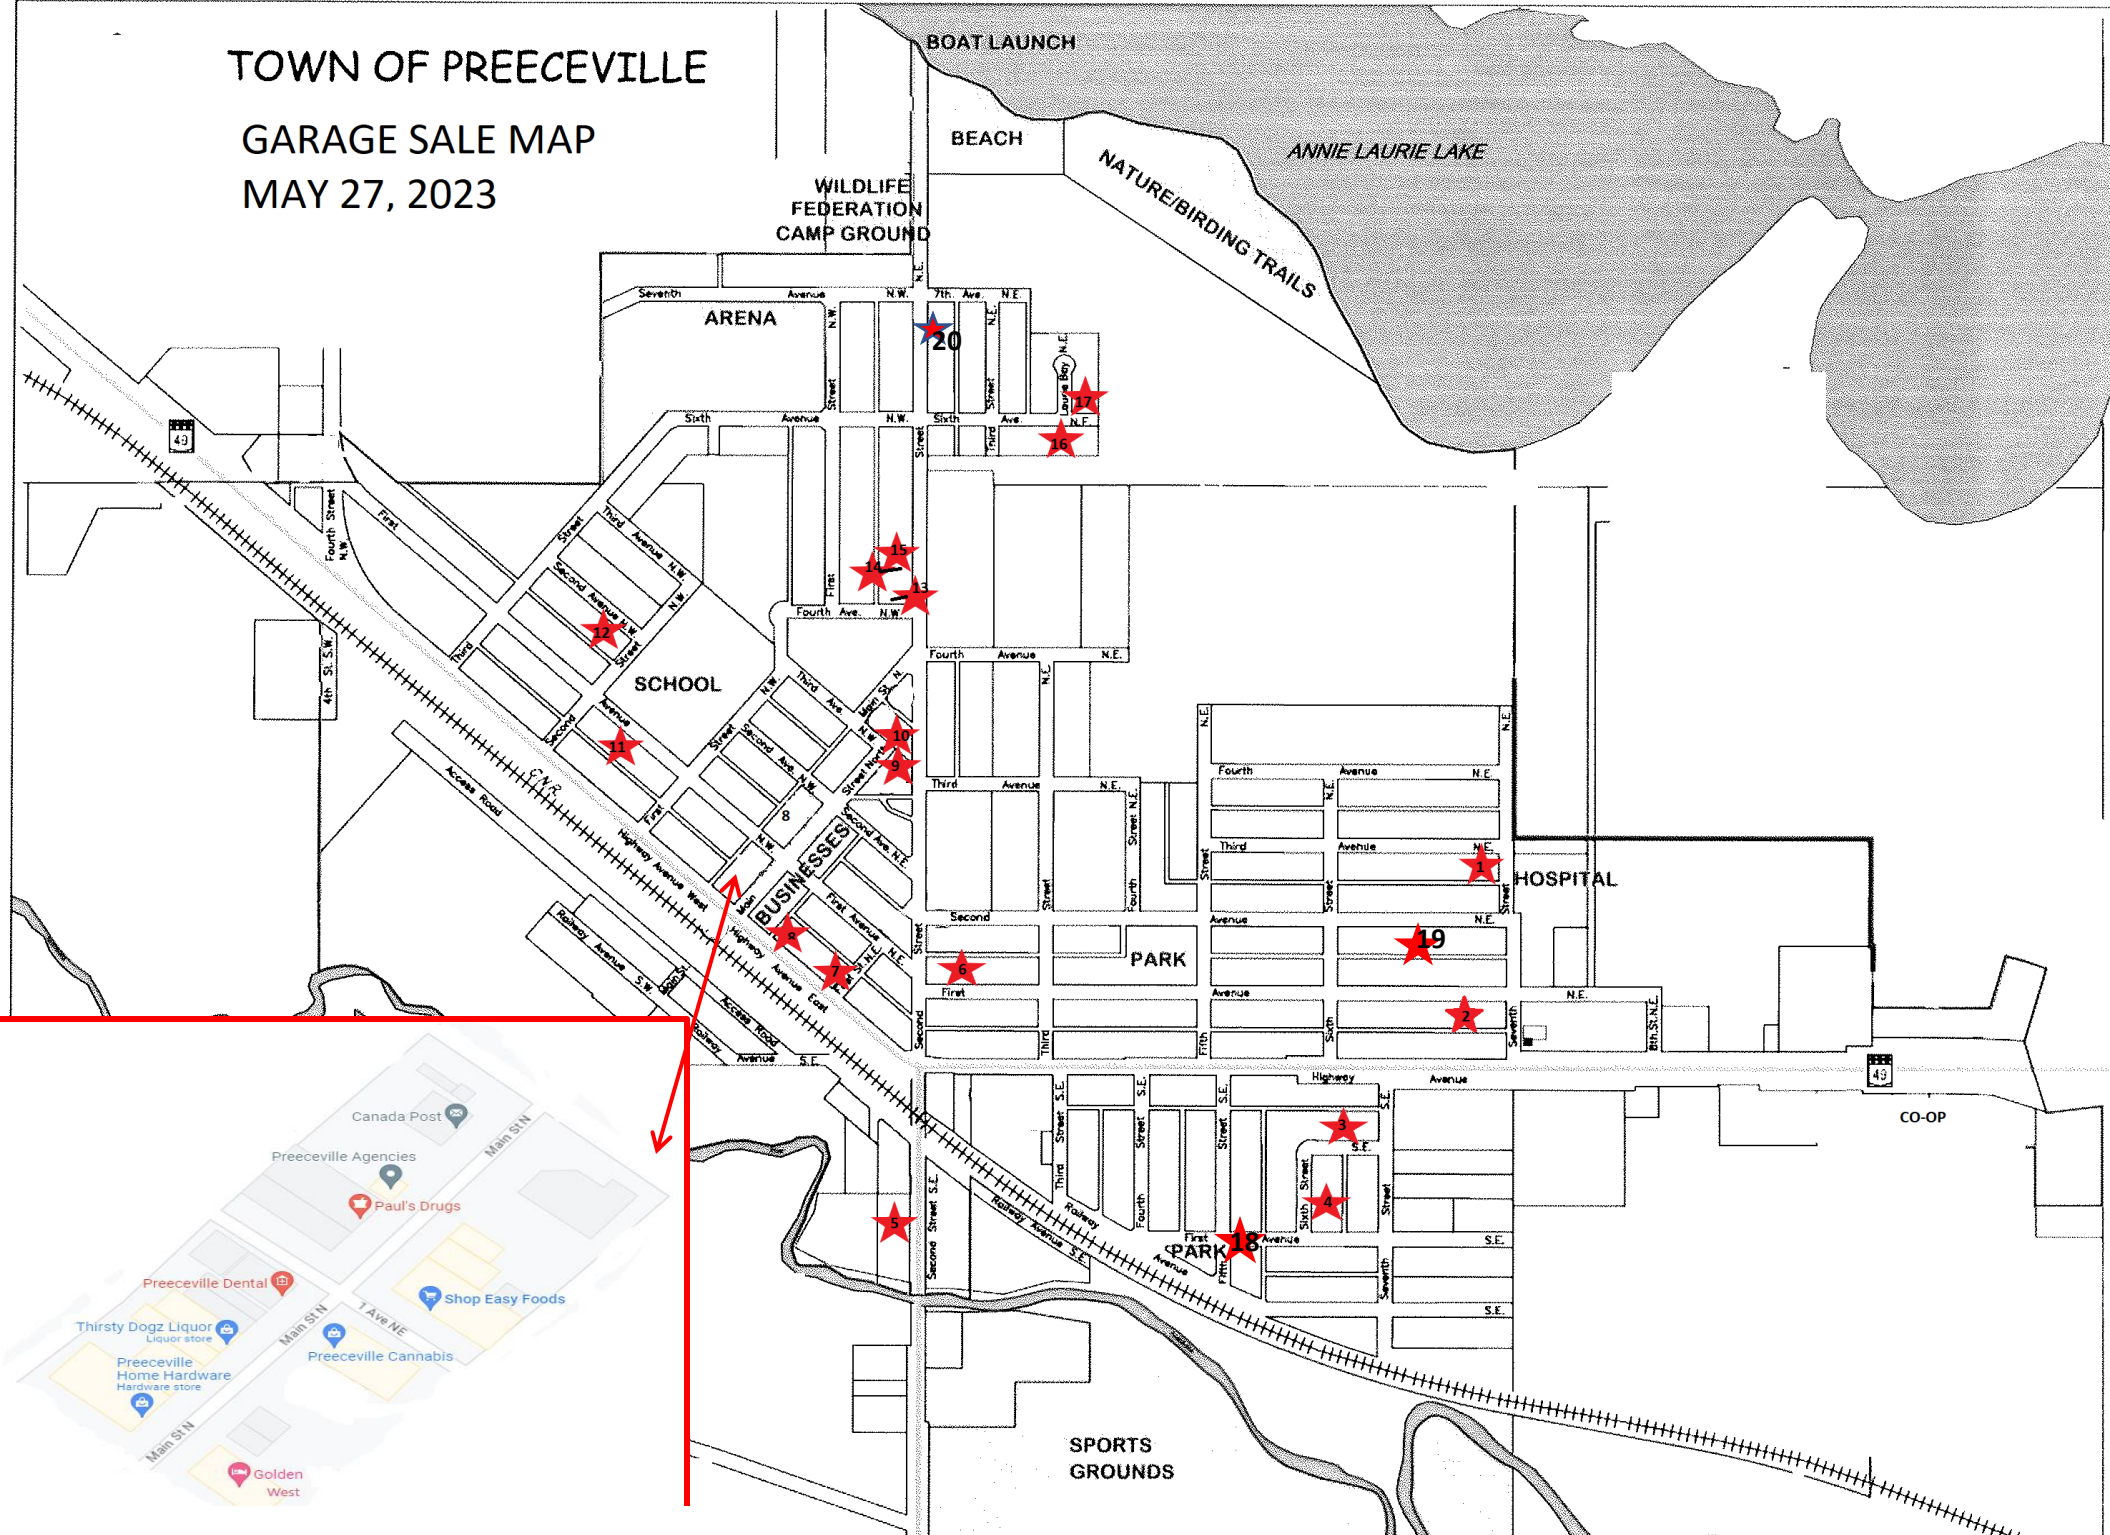

**TOWN OF PREECEVILLE
GARAGE SALE MAP
MAY 27, 2023**

- 1 669 3rd Ave NE
- 2 663 1st Ave NE
- 3 23 6th St SE (Furniture)
- 4 58 6th St SE
- 5 37 2nd St SE
- 6 218 1st Ave NE
- 7 48 Highway Ave E
- 8 18 Highway Ave E
- 9 209 Main St N
- 10 319 Main St N
- 11 133 1st Ave NW
- 12 213 2nd Ave NW
- 13 423 2nd St NE
- 14 437 2nd St NE
- 15 445 2nd St NE
- 16 534 6th Ave NE
- 17 602 Laurie Bay
- 18 114 5th St SE
- 19 644 1st Ave NE
- 20 626 2nd St NE