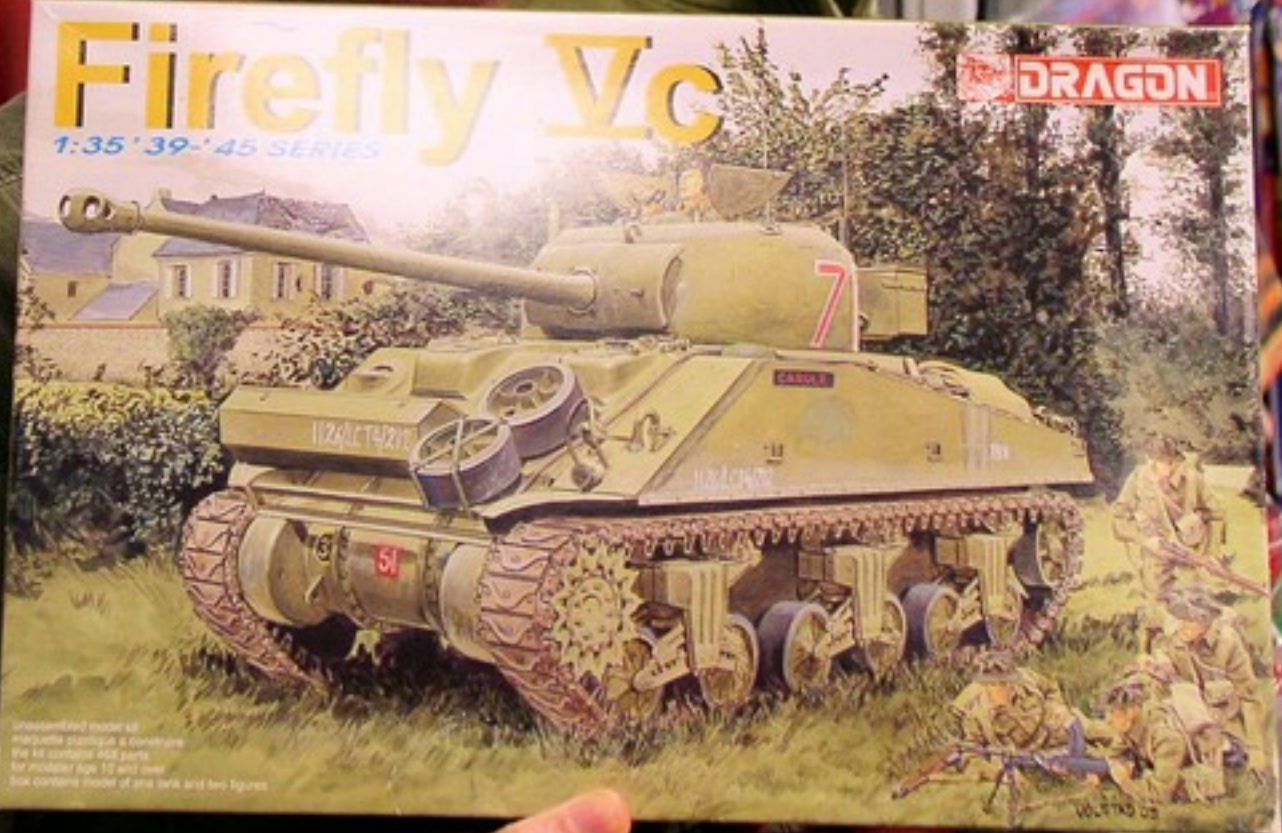

Firefly Vc

1:35 39-45 SERIES

DRAGON

unassembled model kit
includes plastic & cardboard
for all construction and parts
for modeller age 12 and over
Box contains model of one tank and two figures