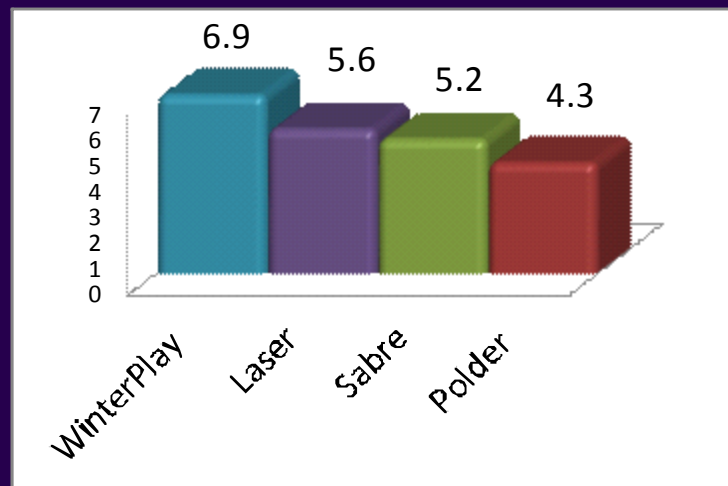

Mean Turf Quality Rating
1994 Turfgrass Quality Ratings for Poa Trivialis Turf Shade Trial near Hubbard, OR