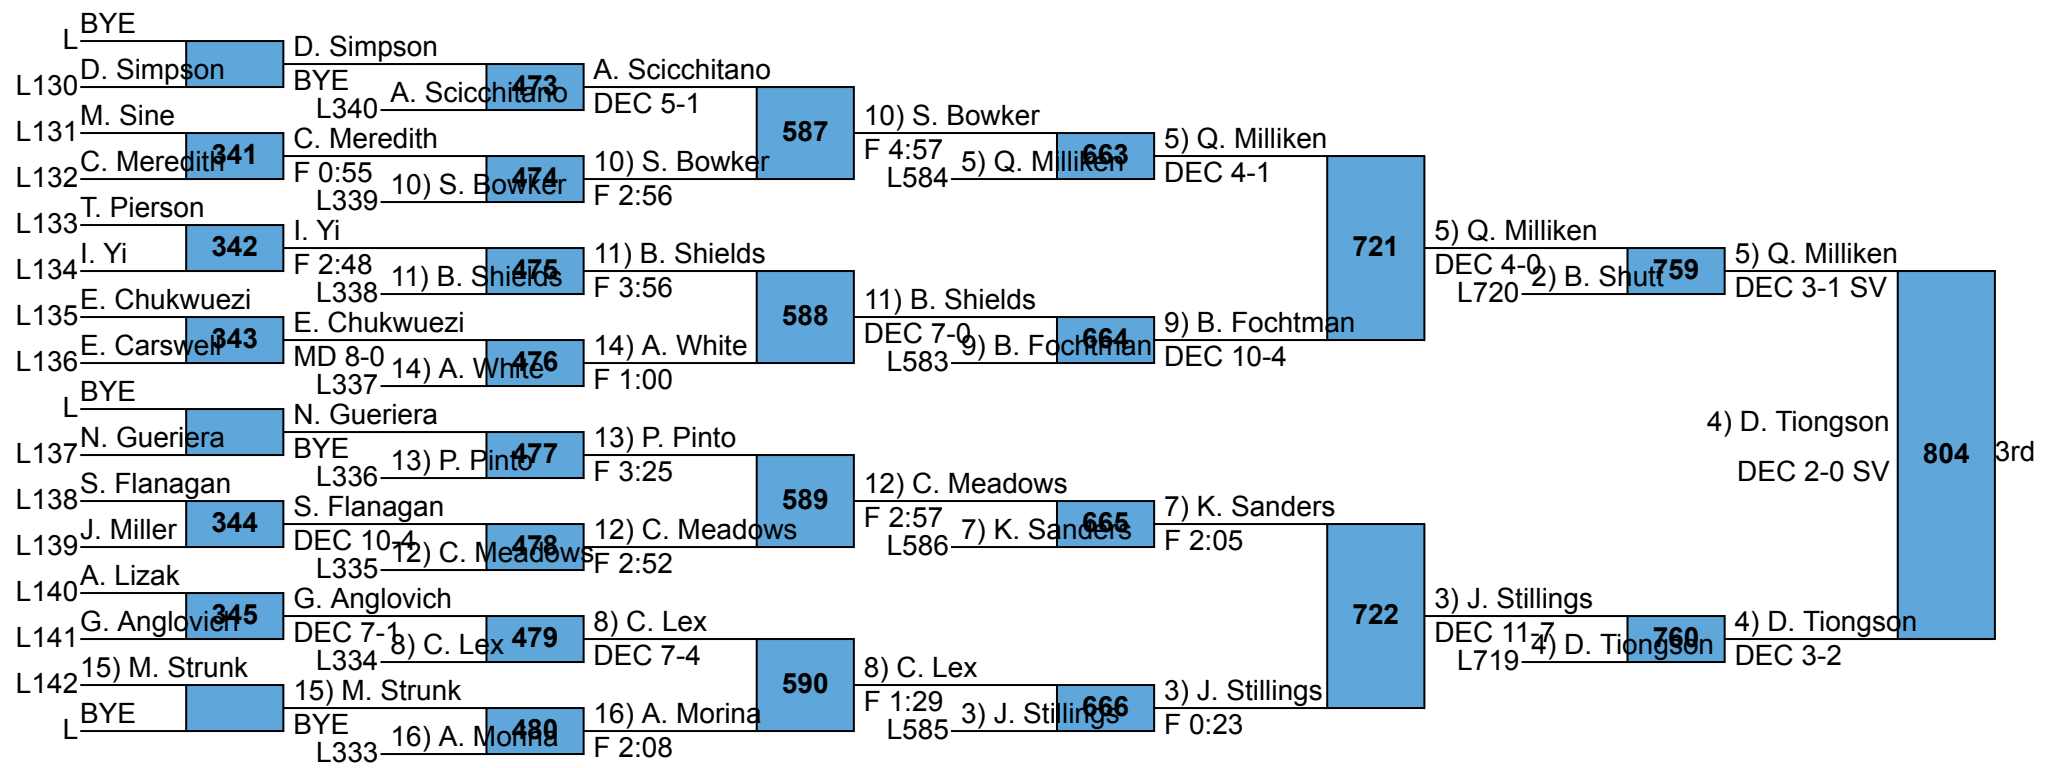

Escape the Rock
Varsity
160