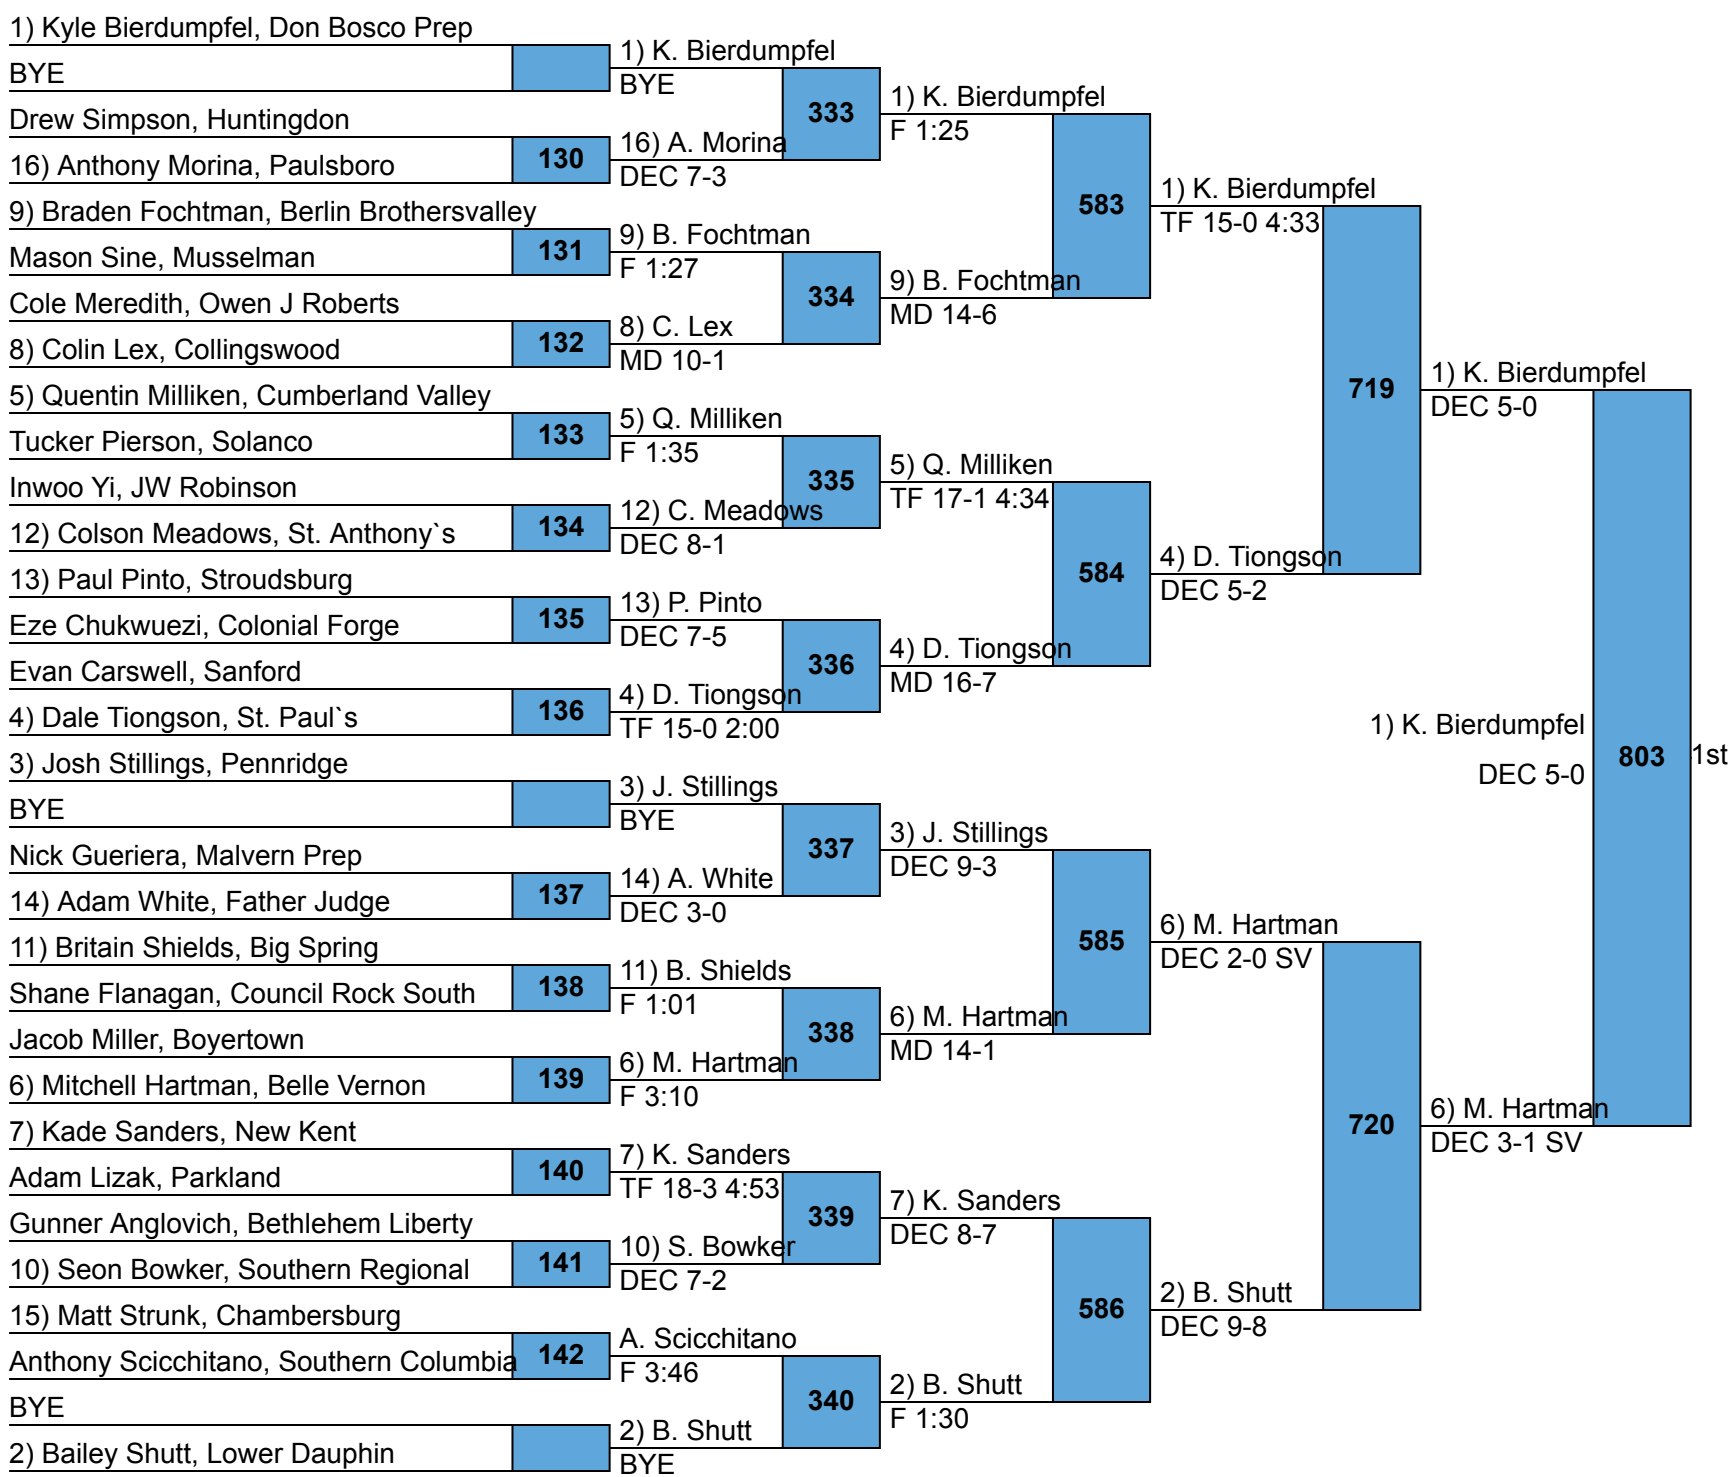

Escape the Rock
Varsity
160