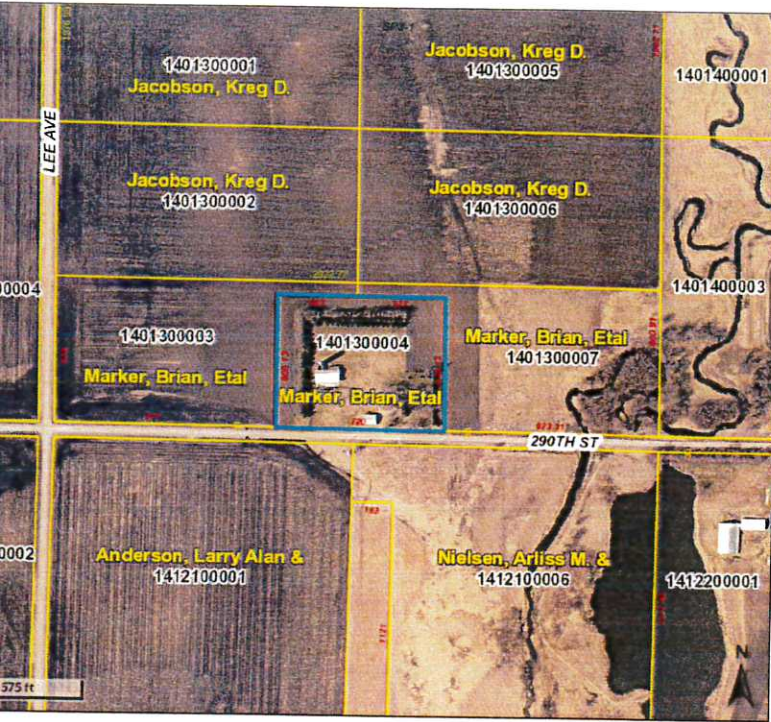

# Beacon™ Wright County, IA

## Overview

## Legend

- Owner Names
- Parcels
- Roads and Highways
- Road
- Interstate
- US Hwy
- State Hwy

1401300004	Alternate ID	n/a	Owner Address	Marker, Brian, Etal
1-90-25	Class	A	% DCDBLB Farm Partnership	
Address 2131 290TH ST	Acreege	10	201 14th Ave SW	
RURAL			Clarion, IA 50525	
Description	CLARION			
	S 605.13 OF E 720'			
	OF W 1697' OF S 1/2			