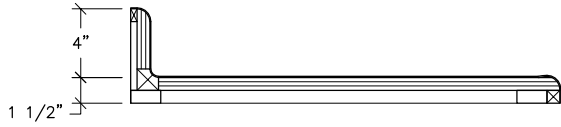

Countertop Styles

"Nautica" No-Drip

"Traditional" Modern Front

"Ultima" Full Edge

"Mystique" Sharp Curve

"Signature" Square Cove

Self Edged with loose backsplash