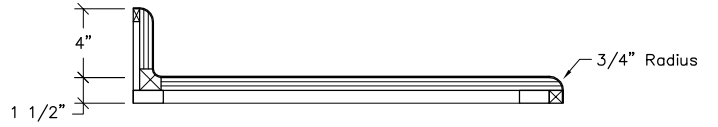

Countertop Styles

"Nautica" No-Drip

"Traditional" Modern Front

"Ultima" Full Edge

"Mystique" Sharp Curve

"Signature" Square Cove

Self Edged with loose backsplash