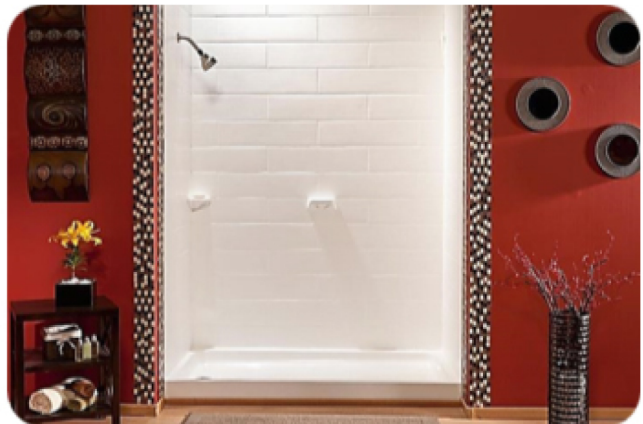

www.ffeinternational.ca

660 Mgr Dubois, Suite 100, Saint-Jérôme, Québec J7Y 3L8

☎ (450) 990-2002

☎ (450) 432-3383