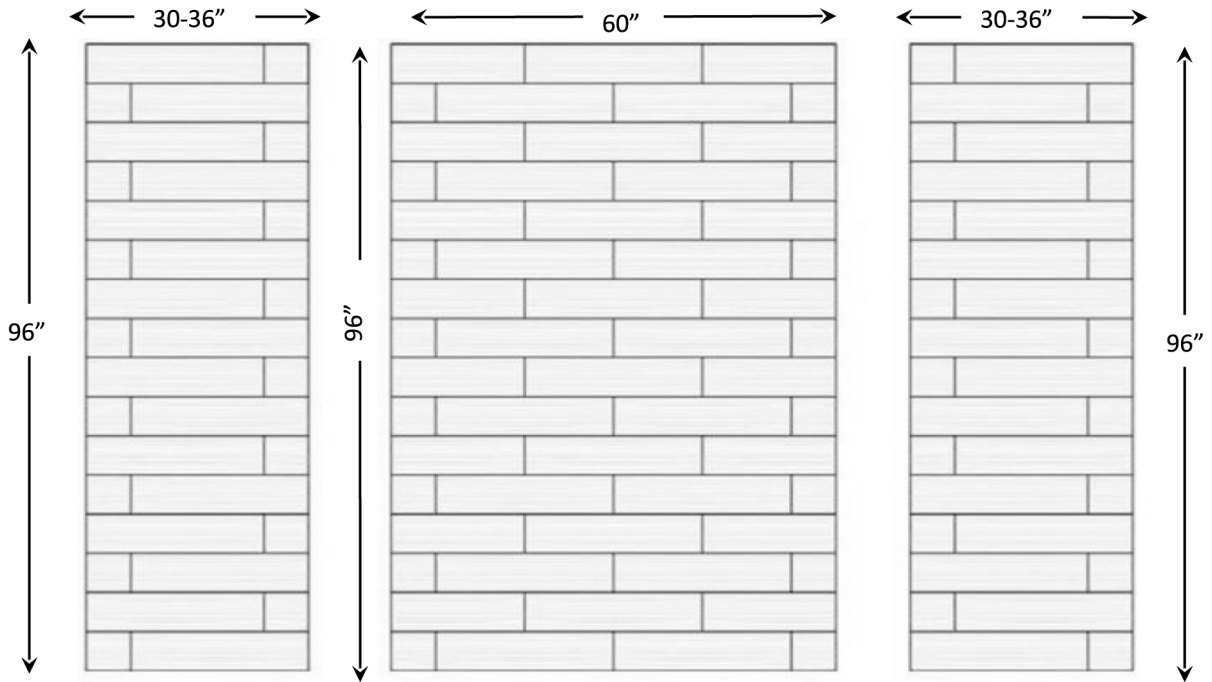

# SS-5400

## Standard Features:

- Individual brick size 6" x 24" ( 15 x 61 cm)
- Up to 96" (244 cm) Max height.
- Back Wall: 60" (152 cm) Max width.
- Side Walls: Up to 36" (91 cm) Max width.
- ¼ Nominal thickness.
- Matte Finish.