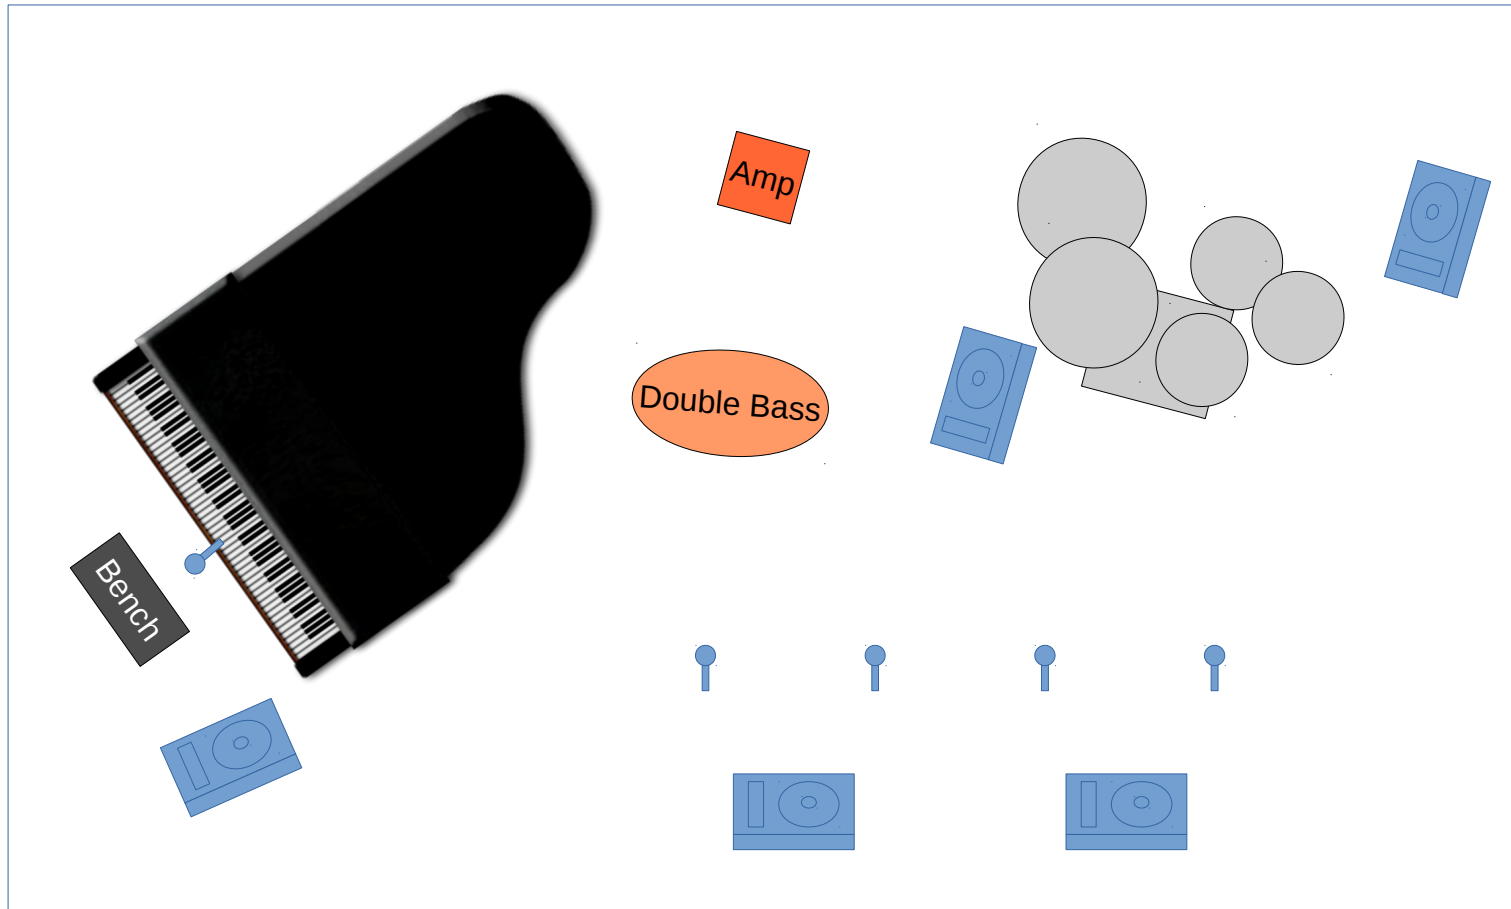

Configuration 2

Minimum Stage Size: 16x12
Lines: 4 vocal mics, 1 piano
Monitors: 3 or 5

Configuration 3

Minimum Stage Size: 16x12 minimum
Lines: 5 vocal mics, 1 piano, 1 double bass
Monitors: 3 or 5

Configuration 4

Minimum Stage Size: 20x16
Lines: 4 vocal mics, 2 piano
Monitors: 3 or 5

Configuration 5

Minimum Stage Size: 20x16
Lines: 4 vocal mics, 2 piano, 1 bass
Monitors: 3 or 5

Configuration 6

Minimum Stage Size: 20x16
Lines: 4 vocal mics, 2 piano, 1 bass
Monitors: 5 or 7