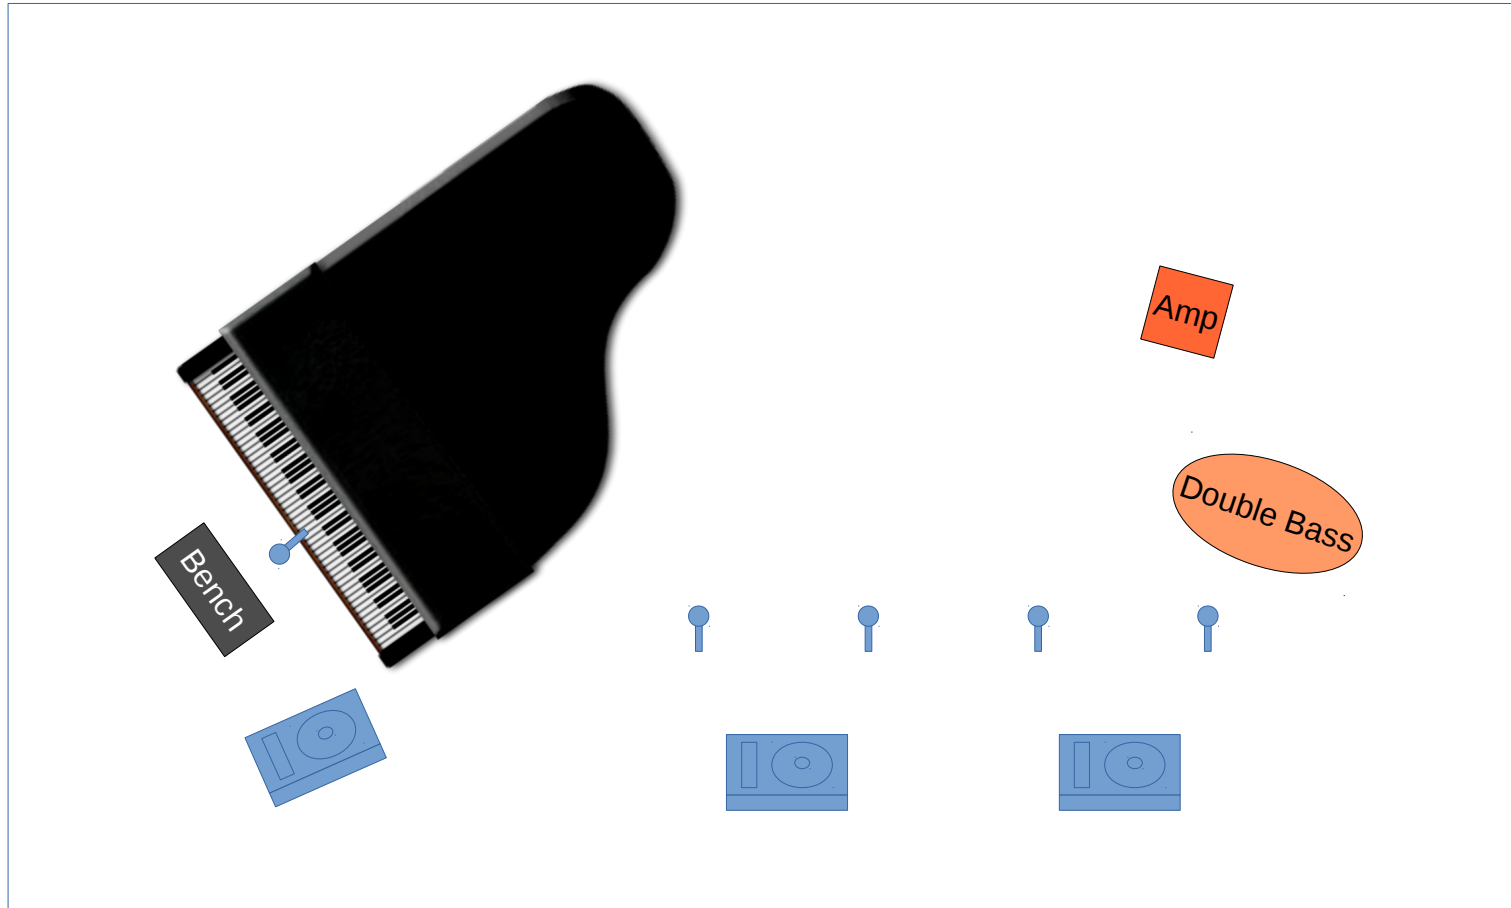

Configuration 2

Minimum Stage Size: 16x12
Lines: 4 vocal mics, 1 piano
Monitors: 3 or 5

Configuration 3

Minimum Stage Size: 16x12 minimum
Lines: 5 vocal mics, 1 piano, 1 double bass
Monitors: 3 or 5

Configuration 4

Minimum Stage Size: 20x16
Lines: 4 vocal mics, 2 piano
Monitors: 3 or 5

Configuration 5

Minimum Stage Size: 20x16
Lines: 4 vocal mics, 2 piano, 1 bass
Monitors: 3 or 5

Configuration 6

Minimum Stage Size: 20x16
Lines: 4 vocal mics, 2 piano, 1 bass
Monitors: 5 or 7