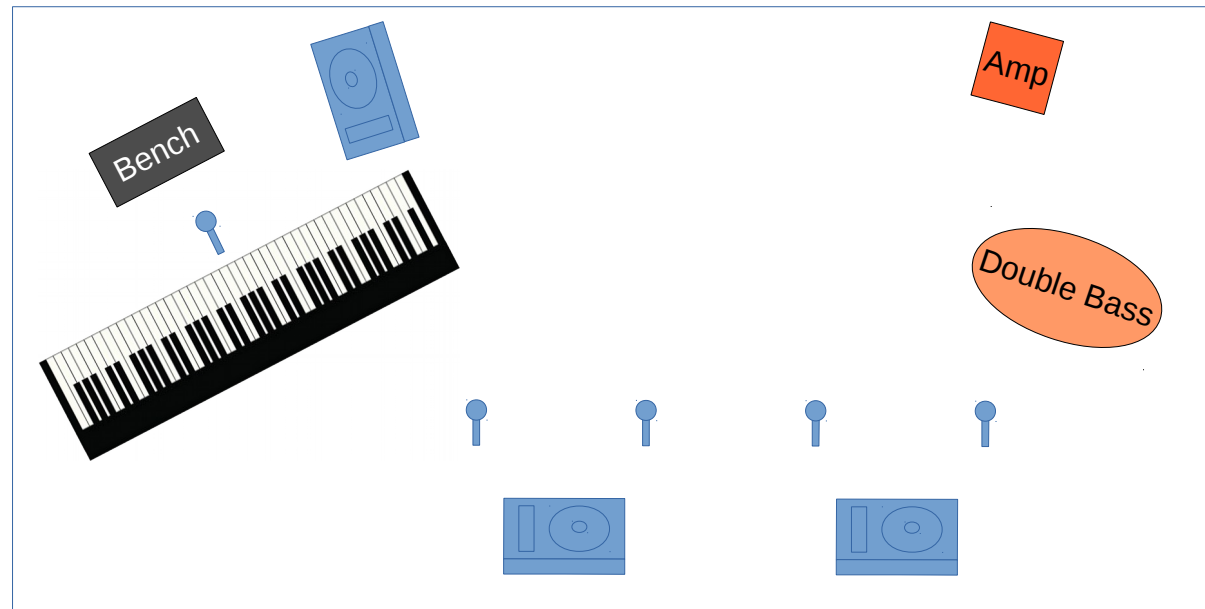

Configuration 1a

Minimum Stage Size: 12x8

Lines: 4 vocal mics

Monitors: 2 or 4

Configuration 1b

Minimum Stage Size: 12x8

Lines: 4 vocal mics

Monitors: 2 or 4

Configuration 2

Minimum Stage Size: 16x12
Lines: 4 vocal mics, 1 piano
Monitors: 3 or 5

Configuration 3

Minimum Stage Size: 16x12 minimum
Lines: 5 vocal mics, 1 piano, 1 double bass
Monitors: 3 or 5

Configuration 4

Minimum Stage Size: 20x16
Lines: 4 vocal mics, 2 piano
Monitors: 3 or 5

Configuration 5

Minimum Stage Size: 20x16
Lines: 4 vocal mics, 2 piano, 1 bass
Monitors: 3 or 5

Configuration 6

Minimum Stage Size: 20x16
Lines: 4 vocal mics, 2 piano, 1 bass
Monitors: 5 or 7