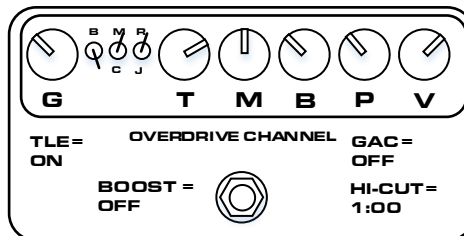

ETHOS - HRM eq (Rev A)

The settings below were used to recording the Ethos HRM eq going direct into a PC.
The only effect used was an EH Stereo Memory Man

SAMPLE 1.

TONE = Metal/Rock
GUITAR = Les Paul

SAMPLE 2.

TONE = Heavy Wires
GUITAR = Les Paul

SAMPLE 3.

TONE = Dxmble
GUITAR = Les Paul

SAMPLE 4.

TONE = Classic Rock
GUITAR = Les Paul

SAMPLE 5.

TONE = SRV Clean
GUITAR = Strat

SAMPLE 6.

TONE = SRV Dirty
GUITAR = Strat

SAMPLE 7.

TONE = Diamond Combo
GUITAR = Tele