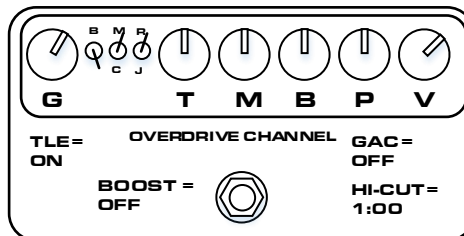

ETHOS - HRM eq (Rev A)

The settings below were used to recording the Ethos HRM eq going direct into a PC.
The only effect used was an EH Stereo Memory Man

SAMPLE 1.

TONE = Metal/Rock
GUITAR = Les Paul

SAMPLE 2.

TONE = Heavy Wires
GUITAR = Les Paul

SAMPLE 3.

TONE = Dxmble
GUITAR = Les Paul

SAMPLE 4.

TONE = Classic Rock
GUITAR = Les Paul

SAMPLE 5.

TONE = SRV Clean
GUITAR = Strat

SAMPLE 6.

TONE = SRV Dirty
GUITAR = Strat

SAMPLE 7.

TONE = Diamond Combo
GUITAR = Tele