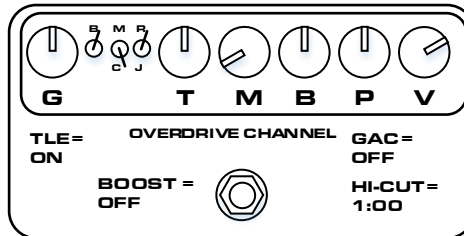

ETHOS - HRM eq (Rev A)

The settings below were used to recording the Ethos HRM eq going direct into a PC.
The only effect used was an EH Stereo Memory Man

SAMPLE 1.

TONE = Metal/Rock
GUITAR = Les Paul

SAMPLE 2.

TONE = Heavy Wires
GUITAR = Les Paul

SAMPLE 3.

TONE = Dxmble
GUITAR = Les Paul

SAMPLE 4.

TONE = Classic Rock
GUITAR = Les Paul

SAMPLE 5.

TONE = SRV Clean
GUITAR = Strat

SAMPLE 6.

TONE = SRV Dirty
GUITAR = Strat

SAMPLE 7.

TONE = Diamond Combo
GUITAR = Tele