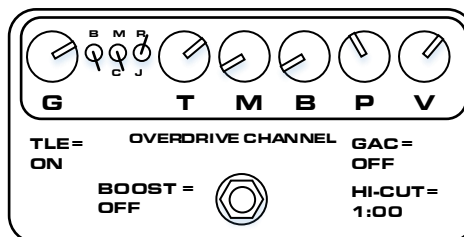

ETHOS - HRM eq (Rev A)

The settings below were used to recording the Ethos HRM eq going direct into a PC.
The only effect used was an EH Stereo Memory Man

SAMPLE 1.

TONE = Metal/Rock
GUITAR = Les Paul

SAMPLE 2.

TONE = Heavy Wires
GUITAR = Les Paul

SAMPLE 3.

TONE = Dxmble
GUITAR = Les Paul

SAMPLE 4.

TONE = Classic Rock
GUITAR = Les Paul

SAMPLE 5.

TONE = SRV Clean
GUITAR = Strat

SAMPLE 6.

TONE = SRV Dirty
GUITAR = Strat

SAMPLE 7.

TONE = Diamond Combo
GUITAR = Tele