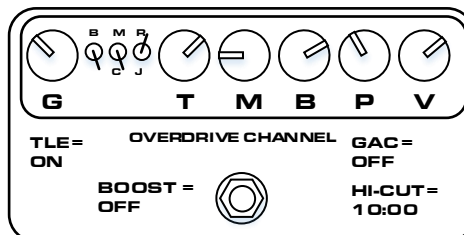

ETHOS - HRM eq (Rev A)

The settings below were used to recording the Ethos HRM eq going direct into a PC.
The only effect used was an EH Stereo Memory Man

SAMPLE 1.

TONE = Metal/Rock
GUITAR = Les Paul

SAMPLE 2.

TONE = Heavy Wires
GUITAR = Les Paul

SAMPLE 3.

TONE = Dxmble
GUITAR = Les Paul

SAMPLE 4.

TONE = Classic Rock
GUITAR = Les Paul

SAMPLE 5.

TONE = SRV Clean
GUITAR = Strat

SAMPLE 6.

TONE = SRV Dirty
GUITAR = Strat

SAMPLE 7.

TONE = Diamond Combo
GUITAR = Tele