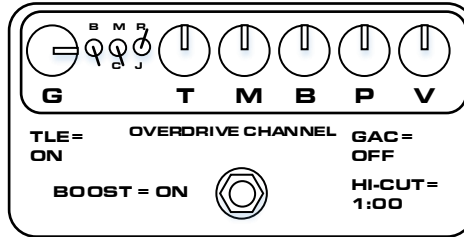

ETHOS - HRM eq (Rev A)

The settings below were used to recording the Ethos HRM eq going direct into a PC.
The only effect used was an EH Stereo Memory Man

SAMPLE 1.

TONE = Metal/Rock
GUITAR = Les Paul

SAMPLE 2.

TONE = Heavy Wires
GUITAR = Les Paul

SAMPLE 3.

TONE = Dxmble
GUITAR = Les Paul

SAMPLE 4.

TONE = Classic Rock
GUITAR = Les Paul

SAMPLE 5.

TONE = SRV Clean
GUITAR = Strat

SAMPLE 6.

TONE = SRV Dirty
GUITAR = Strat

SAMPLE 7.

TONE = Diamond Combo
GUITAR = Tele