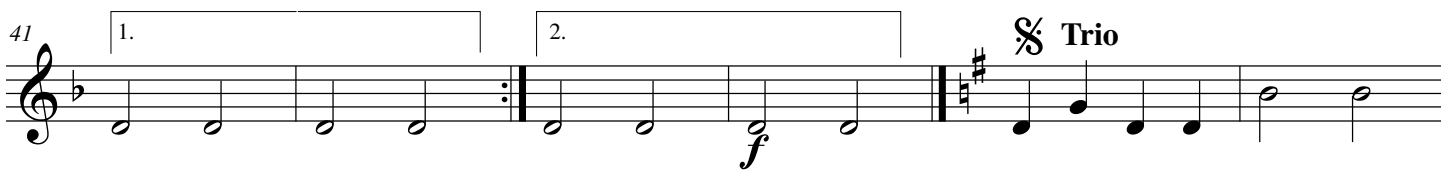

## Russian March

Arthur Lemos

Tenor Saxophone

♩ = 128

2 Tenor Saxophone

RUSSIAN BEAR

53

Musical staff for measures 53-58. The key signature is one sharp (F#). The melody consists of eighth and quarter notes.

59

Musical staff for measures 59-65. The melody continues with eighth and quarter notes.

66

Musical staff for measures 66-72. The melody continues with eighth and quarter notes.

73

Musical staff for measures 73-79. Measure 73 contains the instruction "To Coda" with a Coda symbol. A double bar line occurs at the end of measure 76, followed by the instruction "ff".

80

Musical staff for measures 80-86. The melody continues with quarter and eighth notes.

87

Musical staff for measures 87-92. Measure 87 contains the instruction "D.S. al Coda" with a Coda symbol. A double bar line occurs at the end of measure 90, followed by the instruction "Coda" with a Coda symbol.