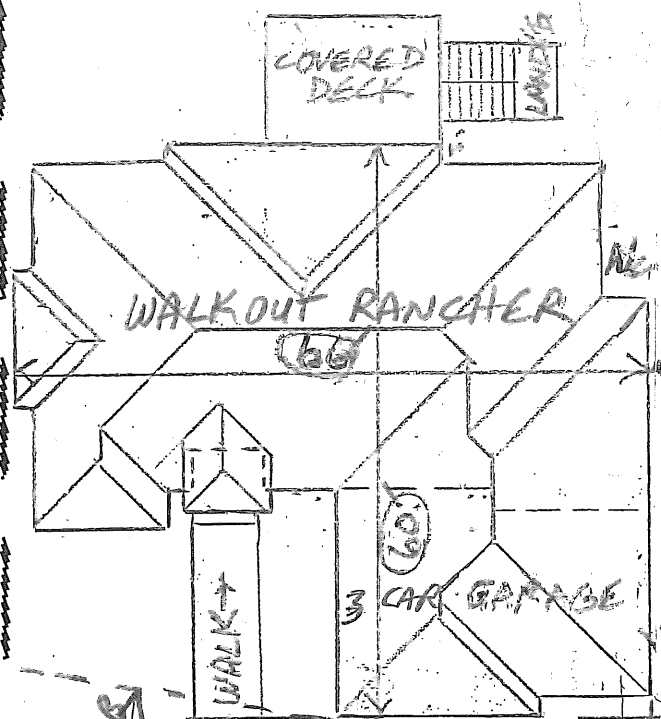

82.22'

38

1343 KANZA DR
LOT 36, BLOCK 1

15' W/E

FOXCHASE SOUTH #3

RLCC, INC. RE
3/12/19

7.5' W/E

169.43'

163.14'

153.14'

37

HS. SET PARALLEL
W/ THIS P/L 7.5' OFFSET

8.87'

51

20' 5/8"

10' 1/2" W/E
22' 5/8"

DRIVE

30' 5/8"

52.25'

30.68'

CURB

CURB

KANZA