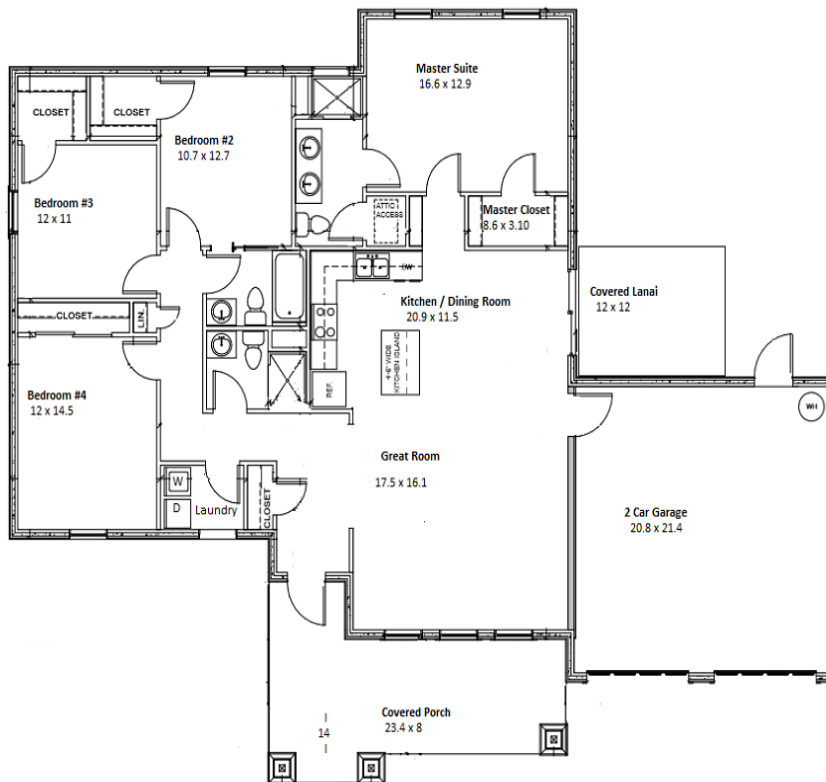

St. Thomas

4 BED / 3 BATH
1,670 SQ. FT

*Artist Rendering
Elevation B*

Because Caribbean Homes of America, LLC. has a continuous product updating and improvement process, prices, plans, dimensions, features, materials, specifications and available are subject to change without notice or obligation. Please refer to working drawings or actual dimensions. Renderings and floor plans are artist's depictions only and may vary from the completed home. Square footage calculations and room dimensions are approximate subject to industry standards.