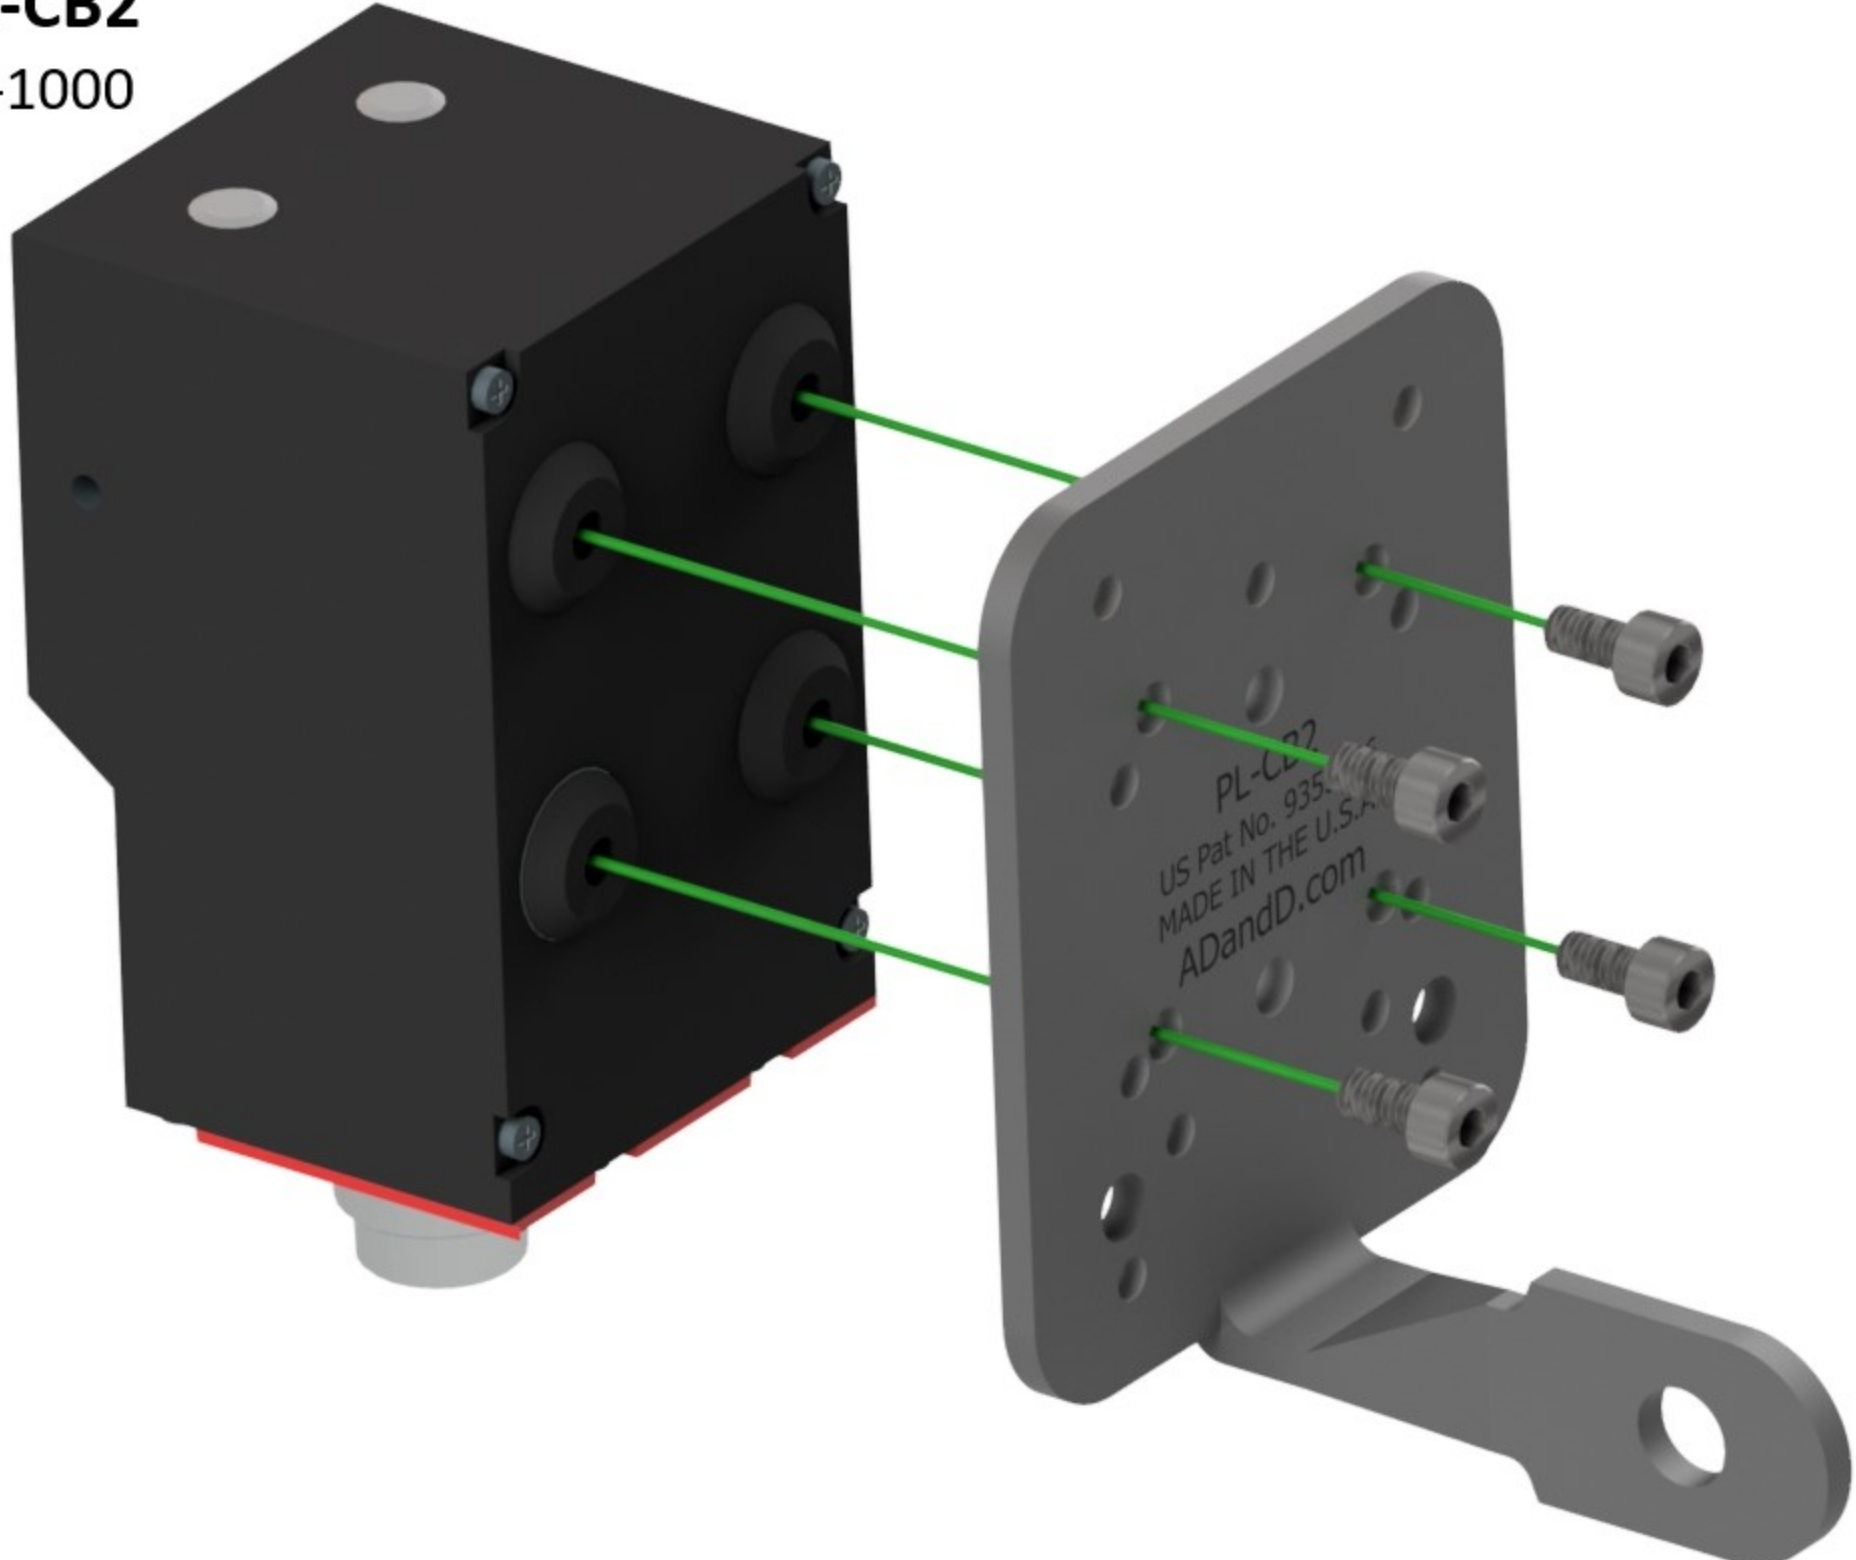

**ADandD Pop-Link #PL-CB2**  
Mounting for Keyence SR-1000

Included Hardware  
(4) M4-.7 X 8mm Lg SHCS