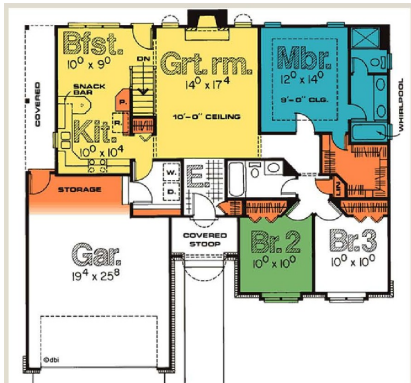

# ANOTHER QUALITY BUILT TROY DAVIS HOME

All prices and information are subject to change without prior notice.

**Aspen Model**  
1,339 Finished Sq.Ft.  
1-Car Garage (496 sq ft)

This home is being built by your award-winning builder  
**Troy Davis Homes, Inc. (907) 357-9394**