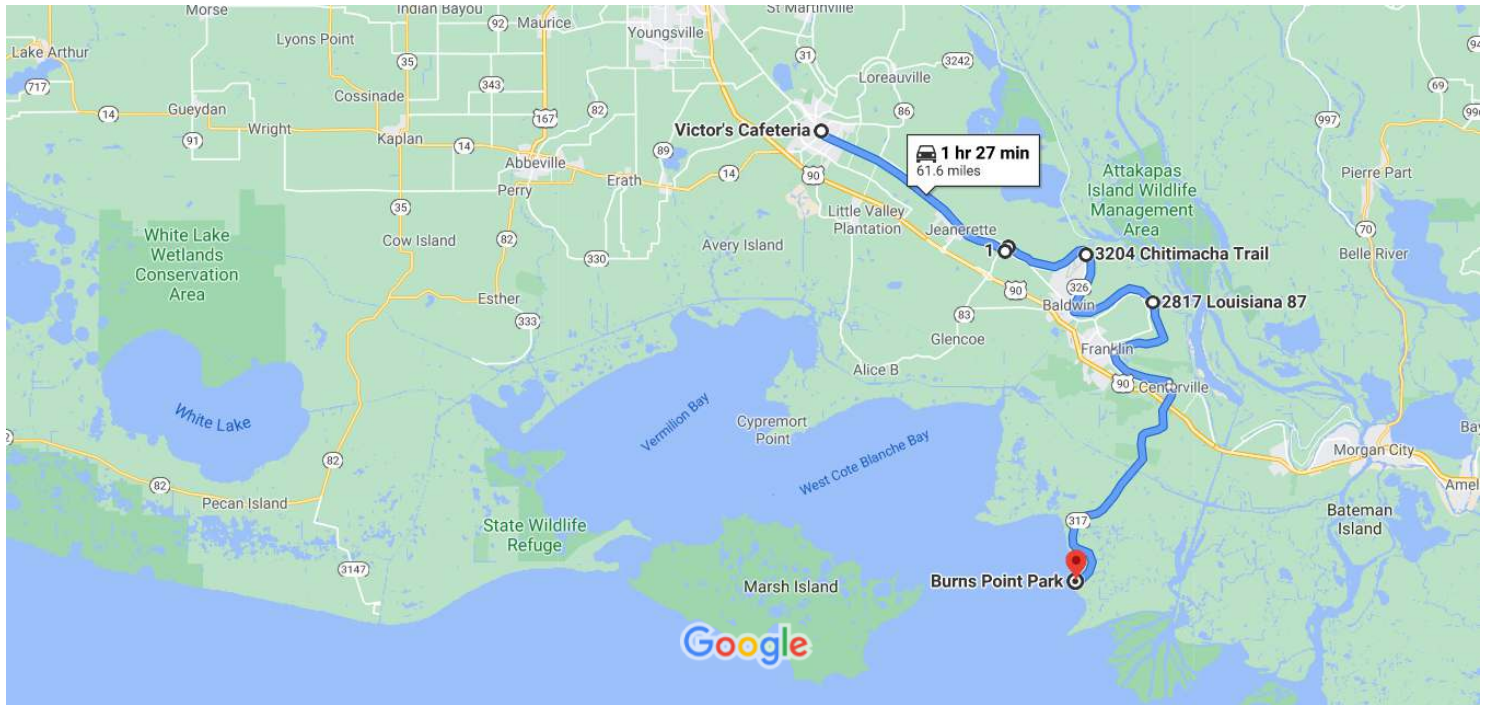

Victor's Cafeteria to Burns Point Park

Drive 61.6 miles, 1 hr 27 min

Map data ©2021 INEGI 5 mi

Victor's Cafeteria

109 W Main St, New Iberia, LA 70560

- ↑ 1. Head northwest on W Main St toward Fisher Alley
423 ft
- ↶ 2. Turn left onto French St
440 ft
- ↶ 3. Turn left at the 1st cross street onto LA-182 S/W St Peter St
 - 📘 Continue to follow LA-182 S
 - 📘 Pass by NAPA Auto Parts - Himel Motor Supply (on the right in 11.2 mi)
 14.9 mi
- ↶ 4. Turn left onto Sorrell Bridge App Rd
 - 📘 Destination will be on the left
 151 ft

24 min (15.1 mi)

1
Louisiana

- ↑ 5. Head northeast on Sorrell Bridge App Rd toward LA-87
0.4 mi

 6. Turn right onto LA-87

56 ft

55 s (0.4 mi)

LA-87

Jeanerette, LA 70544

 7. Head southeast on LA-87 toward Tiger Ln

6.2 mi

 8. Turn right onto LA-324/Convent St

0.2 mi

 9. Turn right at the 1st cross street onto Chitimacha Trail

 Destination will be on the left

499 ft

8 min (6.5 mi)

6.2 mi

 16. Turn left to stay on LA-87

4.5 mi

 17. Turn right to stay on LA-87

0.3 mi

-  18. Turn left onto LA-182 S
0.3 mi
-  19. Turn right onto State Rte 317
17.4 mi
-  20. Turn right onto Burns Point Ln
 Destination will be on the right
0.2 mi