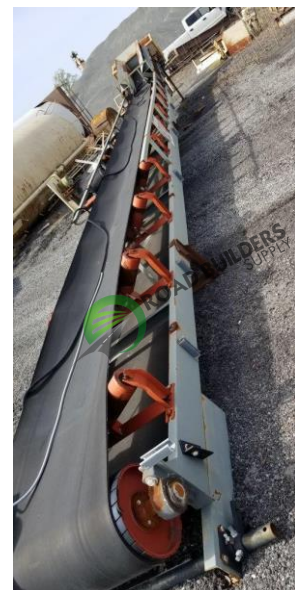

C022

Conveyor 54'x30"

ID: C022

Details:

- 30"- 2 ply belting
- WEG 7.5HP Motor
- 54'L X 6'W
- Not radial or portable

- All equipment subject to prior sale.
- RBS strives to ensure the accuracy of all listings, but all listings are "as-is, where-is," with no implied warranty.
- All buyers are encouraged to inspect equipment personally to verify accuracy.
- All information contained in this listing sheet is confidential. It is the property of RBS and is not to be shared.
- Road Builders Supply, LLC accepts no liability for the accuracy of the above listing.