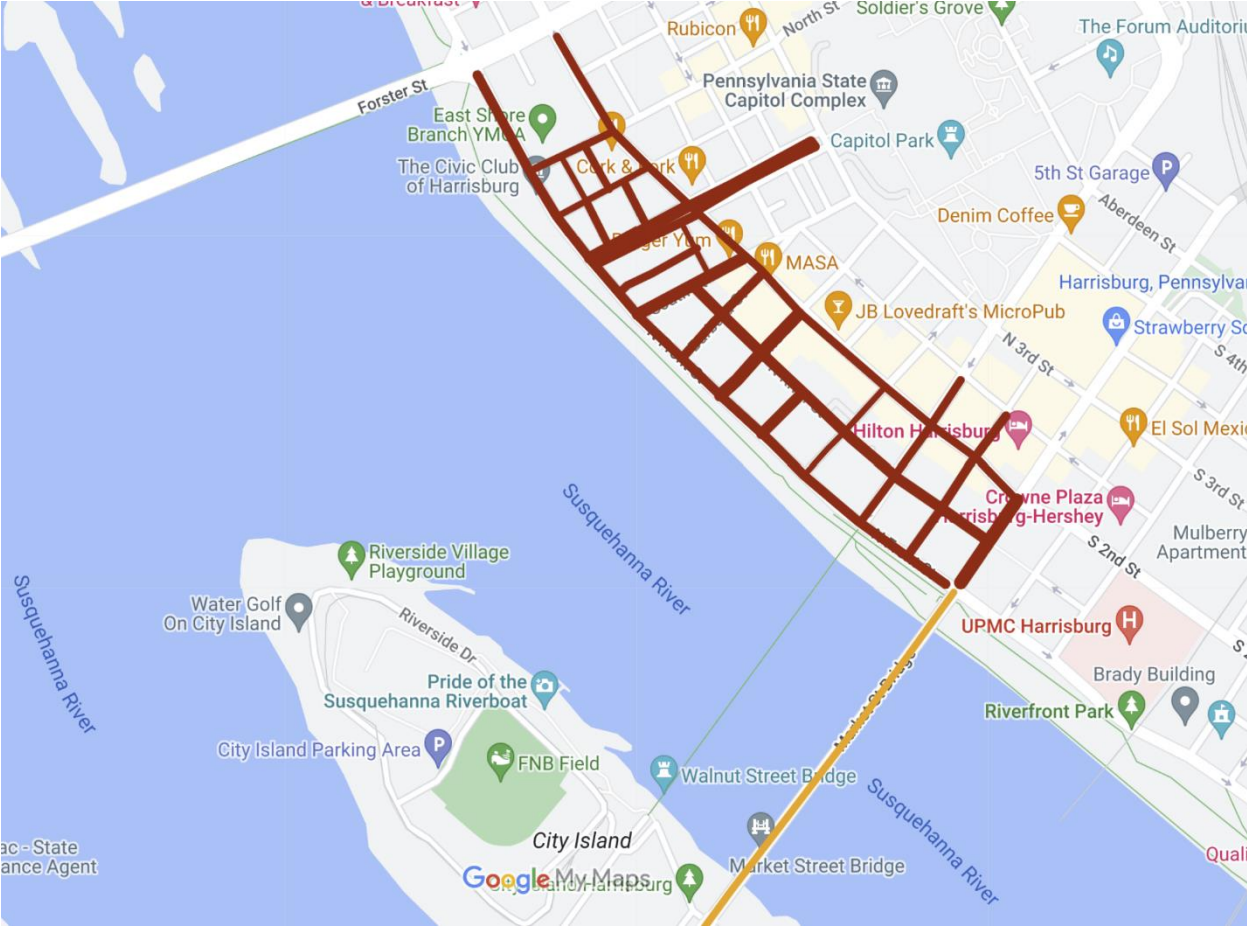

St. Patrick's Day Parade/Race Traffic Road Closures

Saturday 3/18/23

Roads Closed 9:00 AM – 4:00 PM

Roads Closed 11:00 AM – 4:00 PM

Access to City Island will be from the West Shore Only after 11:00 AM