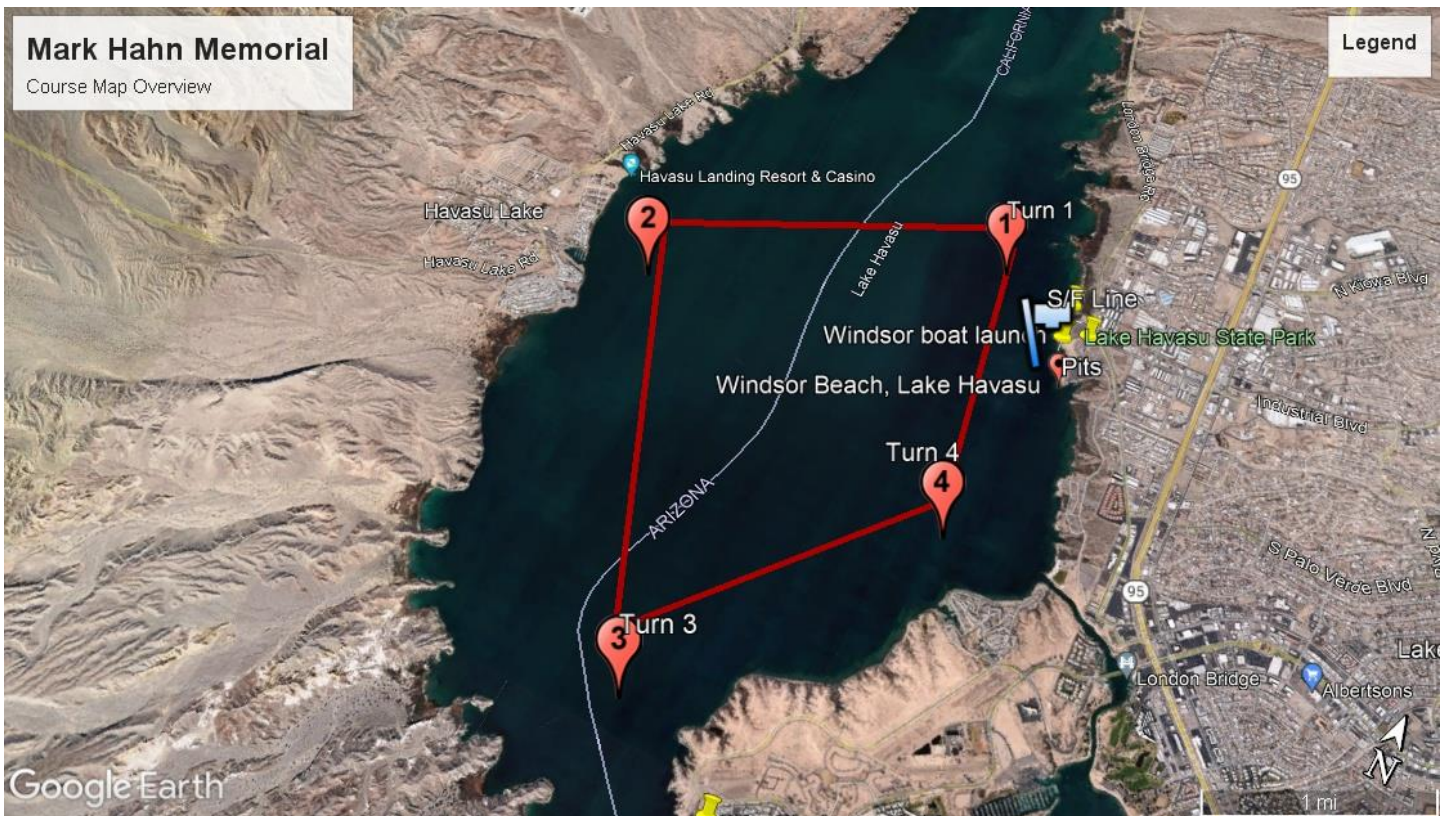

19th Annual Mark Hahn Memorial
300 Mile PWC Endurance Race
Saturday, February 25, 2023 – 8:00 am – 4 pm

Note: Do NOT run to the North of a line between Turns 1 & 2 – That is protected area of the Wildlife zone and you will be fined.

**Note: You must take all turns (must go around all turn buoys), failure will result in a 2-lap penalty.
You will turn towards S/F line after turn boat 4.
You must stay outside the no wake buoys except at the S/F line and when going in and out of the pits.**