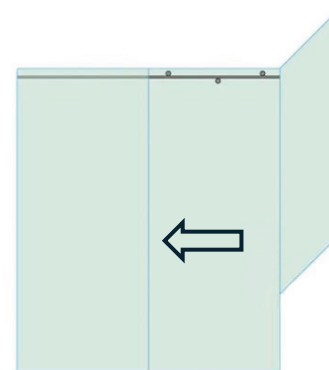

### Product Details

- Custom width sizes
- Custom height based on curb height & shower head location
- Glass thickness dependent on slider style: 5/16" or 3/8"
- Compatible with glass surface protectant (Shower Guard)
- Virtually limitless designs & configurations
- Wide selection of hardware styles and finishes
  - Shown on next page

### Configurations (can vary depending on shower layout)

Single Slider

Dual Slider

Single Slider & Return Panel

Single Slider & Knee Wall