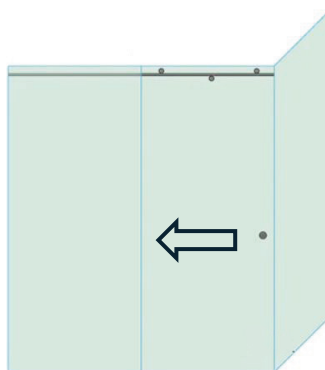

### Product Details

- Custom width sizes
- Custom height based on curb height & shower head location
- Glass thickness dependent on slider style: 5/16" or 3/8"
- Compatible with glass surface protectant (Shower Guard)
- Virtually limitless designs & configurations
- Wide selection of hardware styles and finishes
  - Shown on next page

### Configurations (can vary depending on shower layout)

Single Slider

Dual Slider

Single Slider & Return Panel

Single Slider & Knee Wall