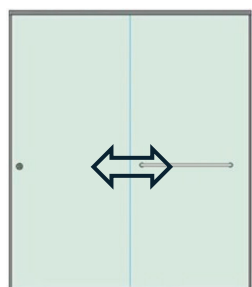

### Product Details

- Custom width sizes
- Custom height based on curb height & shower head location
- Glass thickness dependent on slider style: 5/16" or 3/8"
- Compatible with glass surface protectant (Shower Guard)
- Virtually limitless designs & configurations
- Wide selection of hardware styles and finishes
  - Shown on next page

### Configurations (can vary depending on shower layout)

Single Slider

Dual Slider

Single Slider & Return Panel

Single Slider & Knee Wall