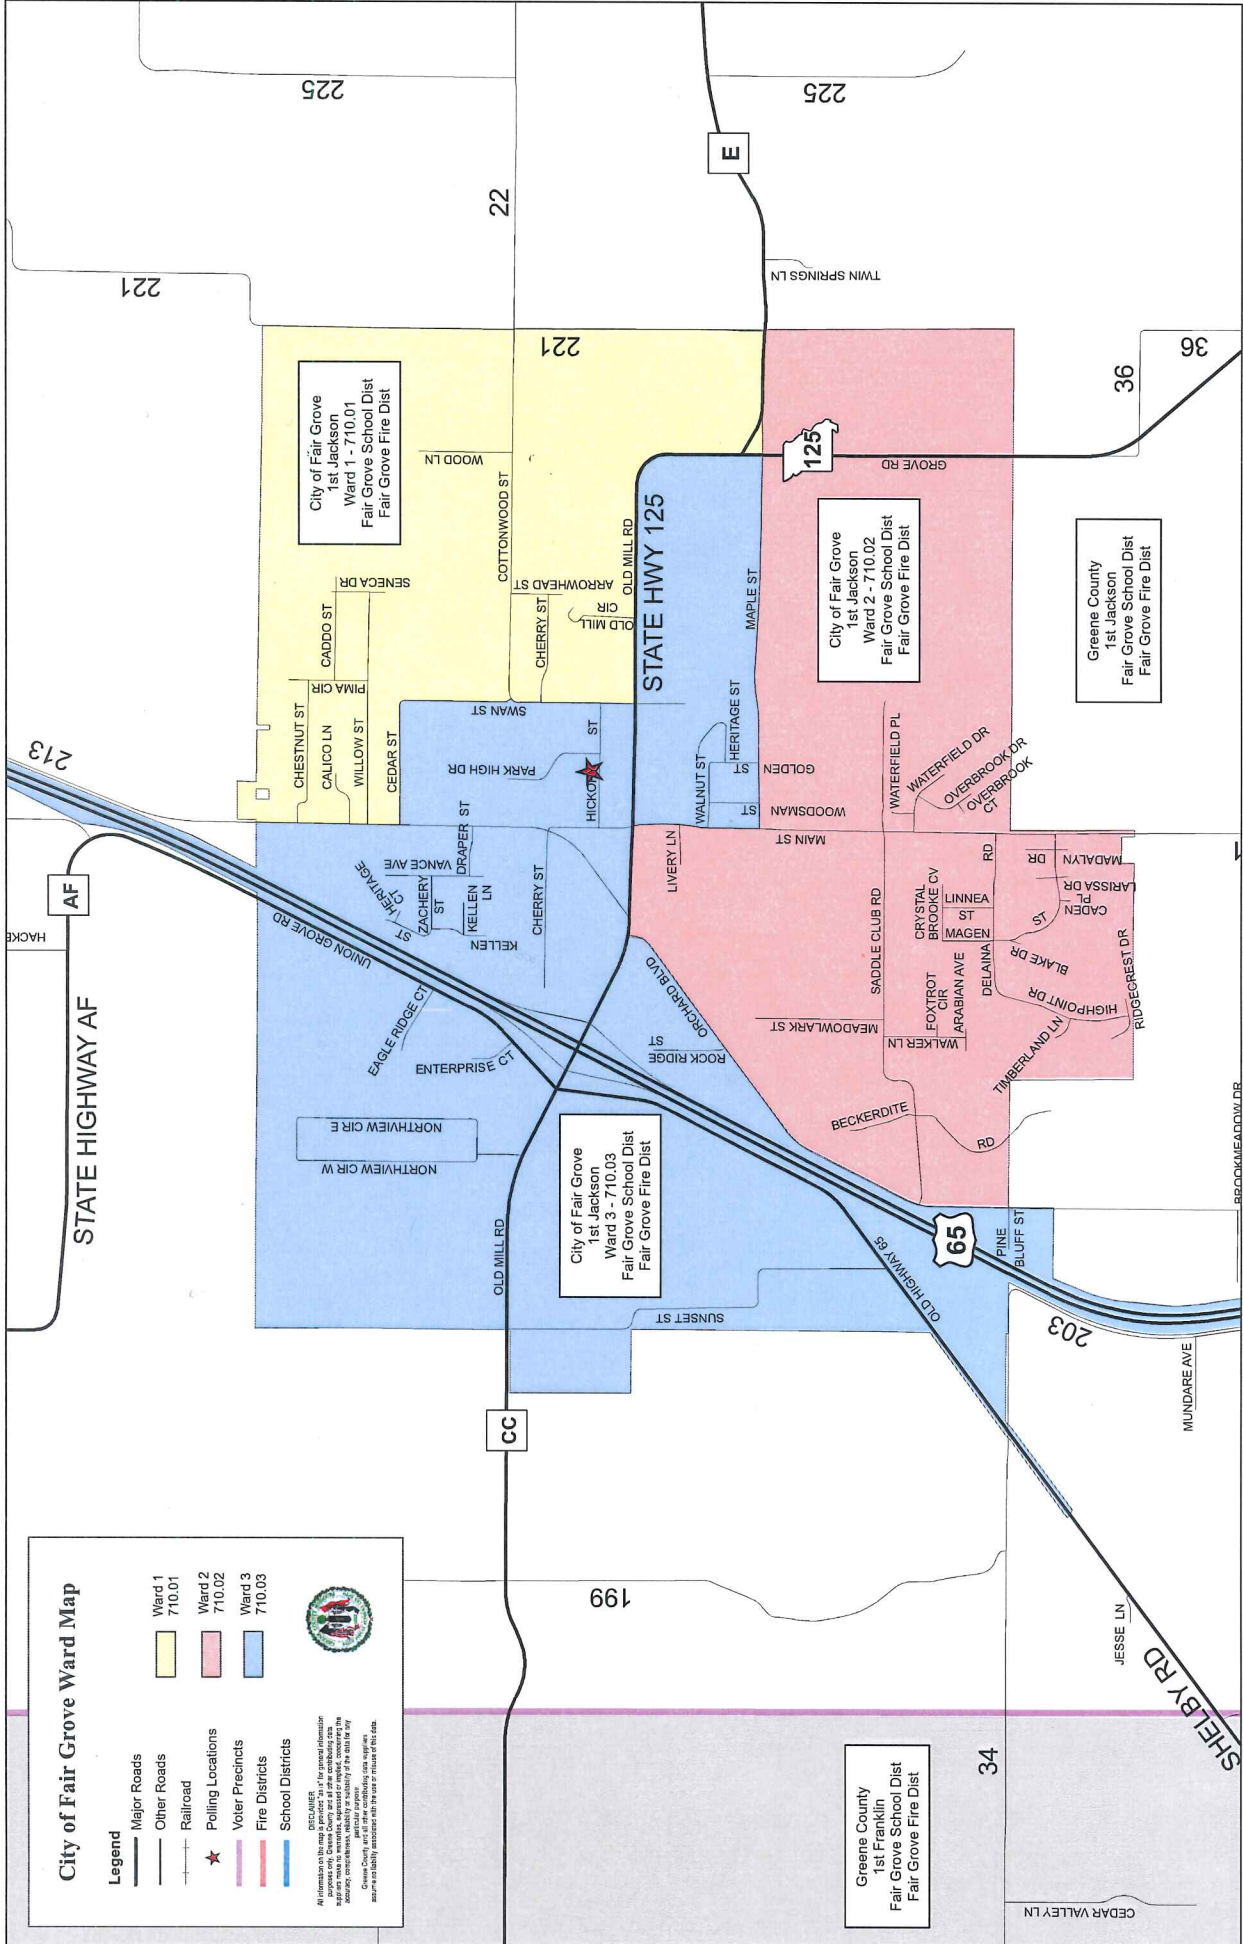

City of Fair Grove Ward Map

1. **Legend**
2. Major Roads
   - Other Roads
   - Railroad
   - ★ Polling Locations
   - Voter Precincts
   - Fire Districts
   - School Districts
3. Ward 1
     710.01
   - Ward 2
     710.02
   - Ward 3
     710.03

City of Fair Grove
1st Jackson
Ward 1 - 710.01
Fair Grove School Dist
Fair Grove Fire Dist

City of Fair Grove
1st Jackson
Ward 2 - 710.02
Fair Grove School Dist
Fair Grove Fire Dist

Greene County
1st Jackson
Fair Grove School Dist
Fair Grove Fire Dist

City of Fair Grove
1st Jackson
Ward 3 - 710.03
Fair Grove School Dist
Fair Grove Fire Dist

Greene County
1st Franklin
Fair Grove School Dist
Fair Grove Fire Dist