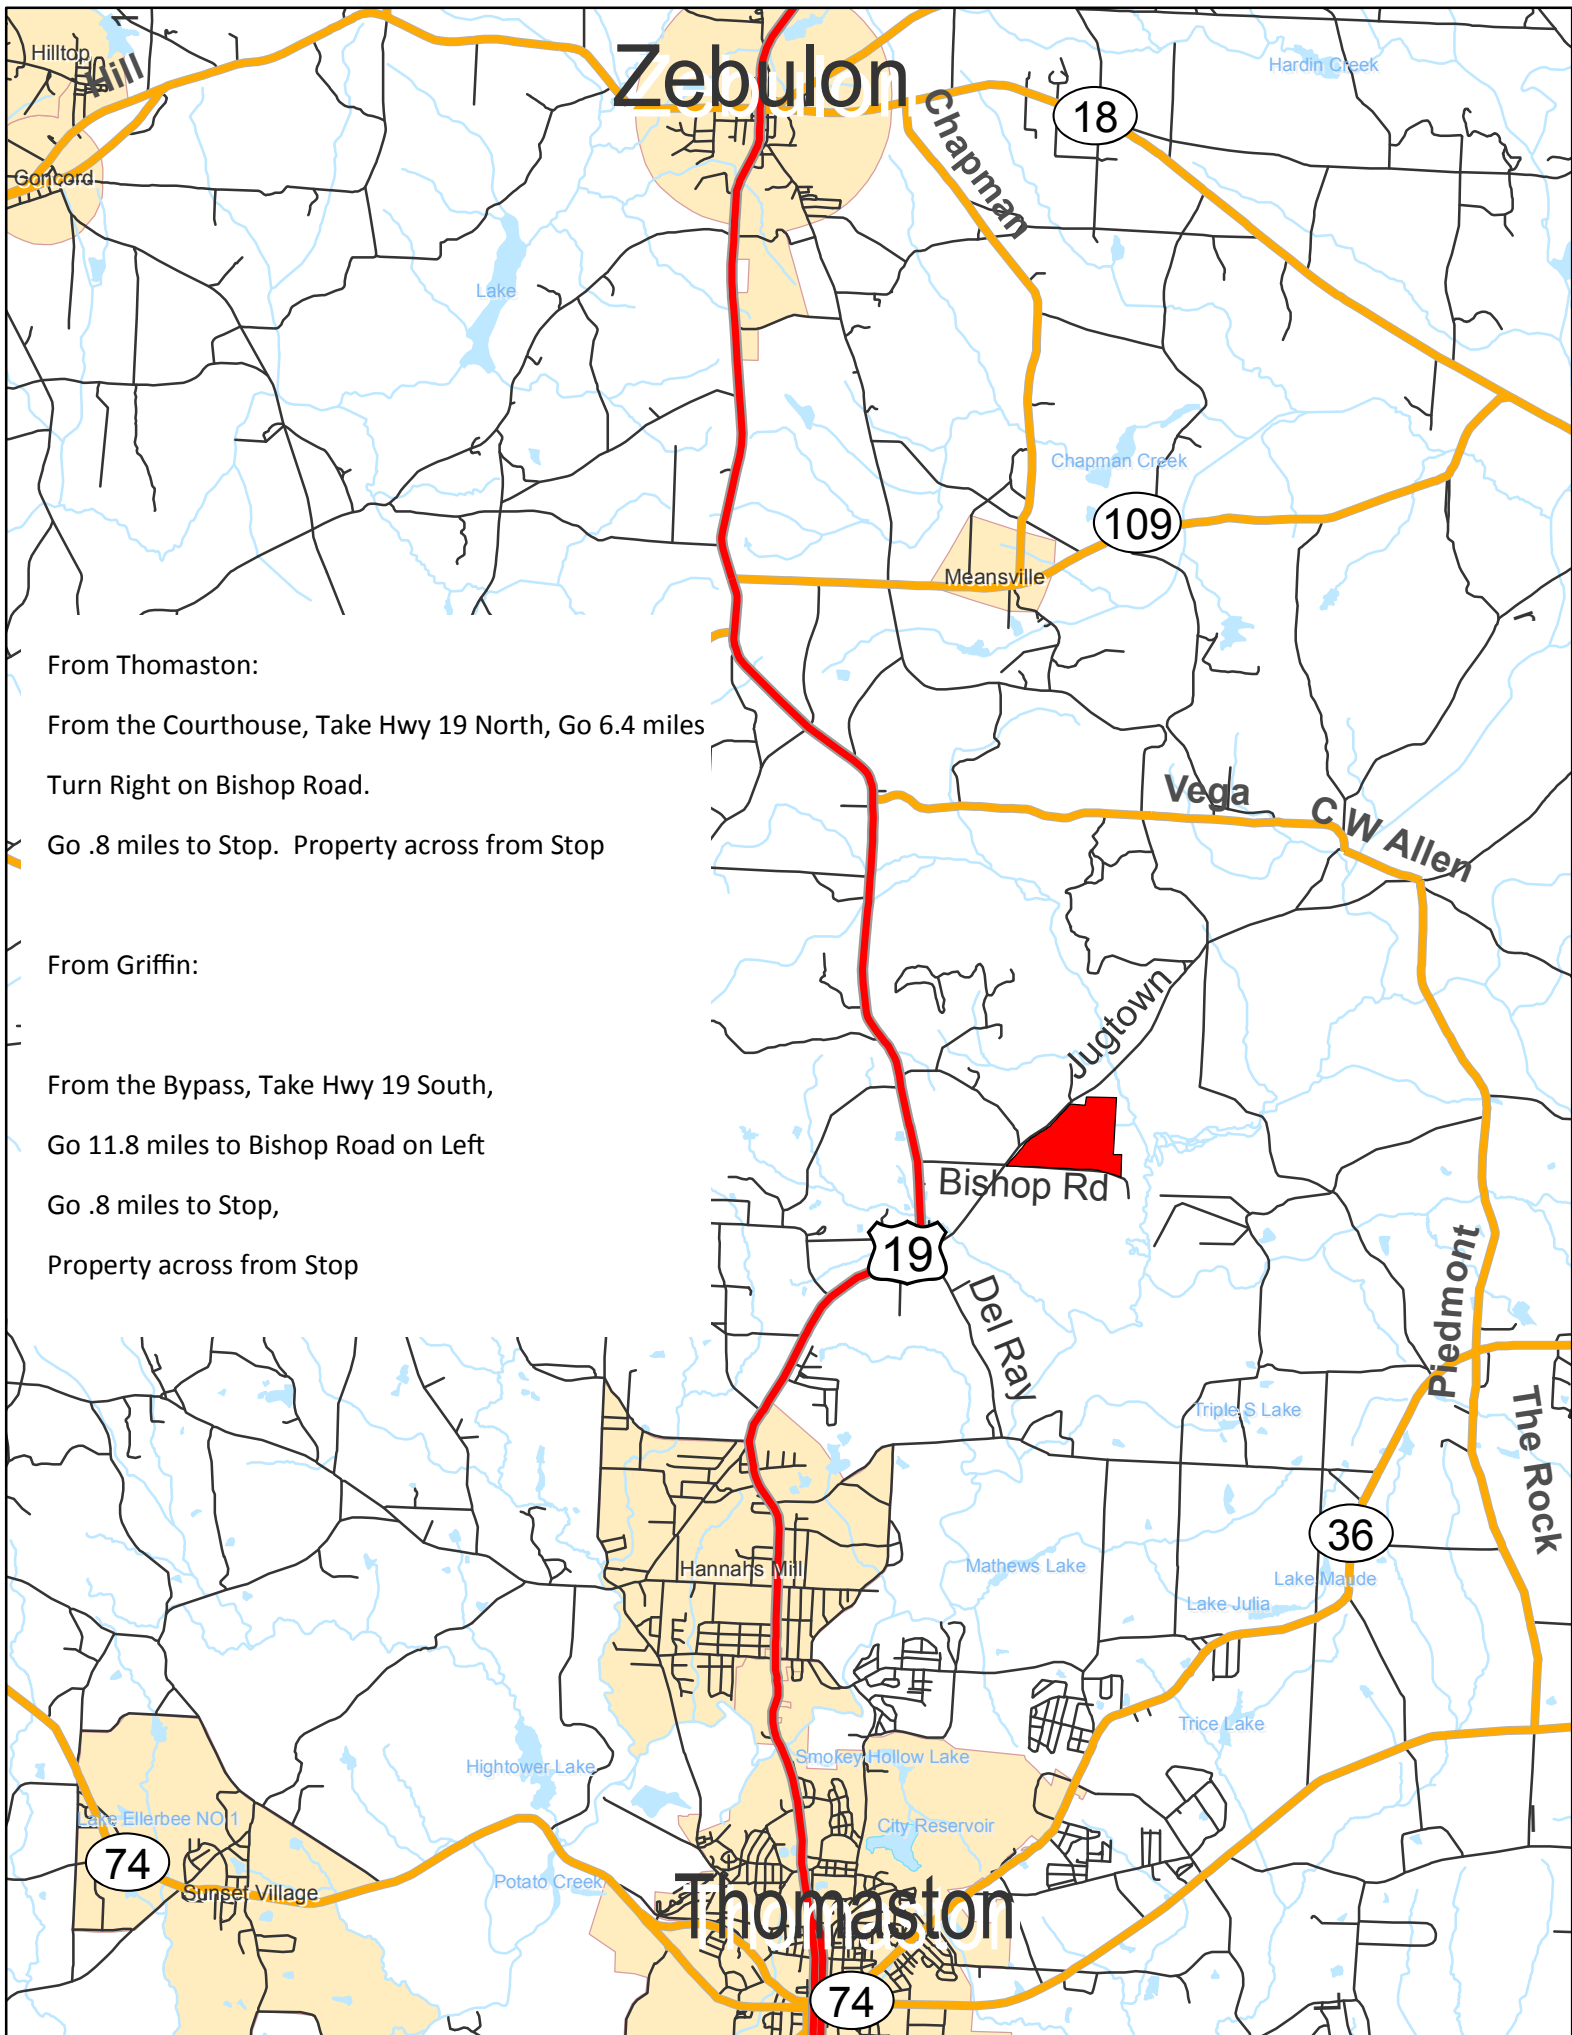

404-313-1188

404-313-1188

**David**  
**404-313-1188**

Zebulon

Thomaston

From Thomaston:

From the Courthouse, Take Hwy 19 North, Go 6.4 miles

Turn Right on Bishop Road.

Go .8 miles to Stop. Property across from Stop

From Griffin:

From the Bypass, Take Hwy 19 South,

Go 11.8 miles to Bishop Road on Left

Go .8 miles to Stop,

Property across from Stop