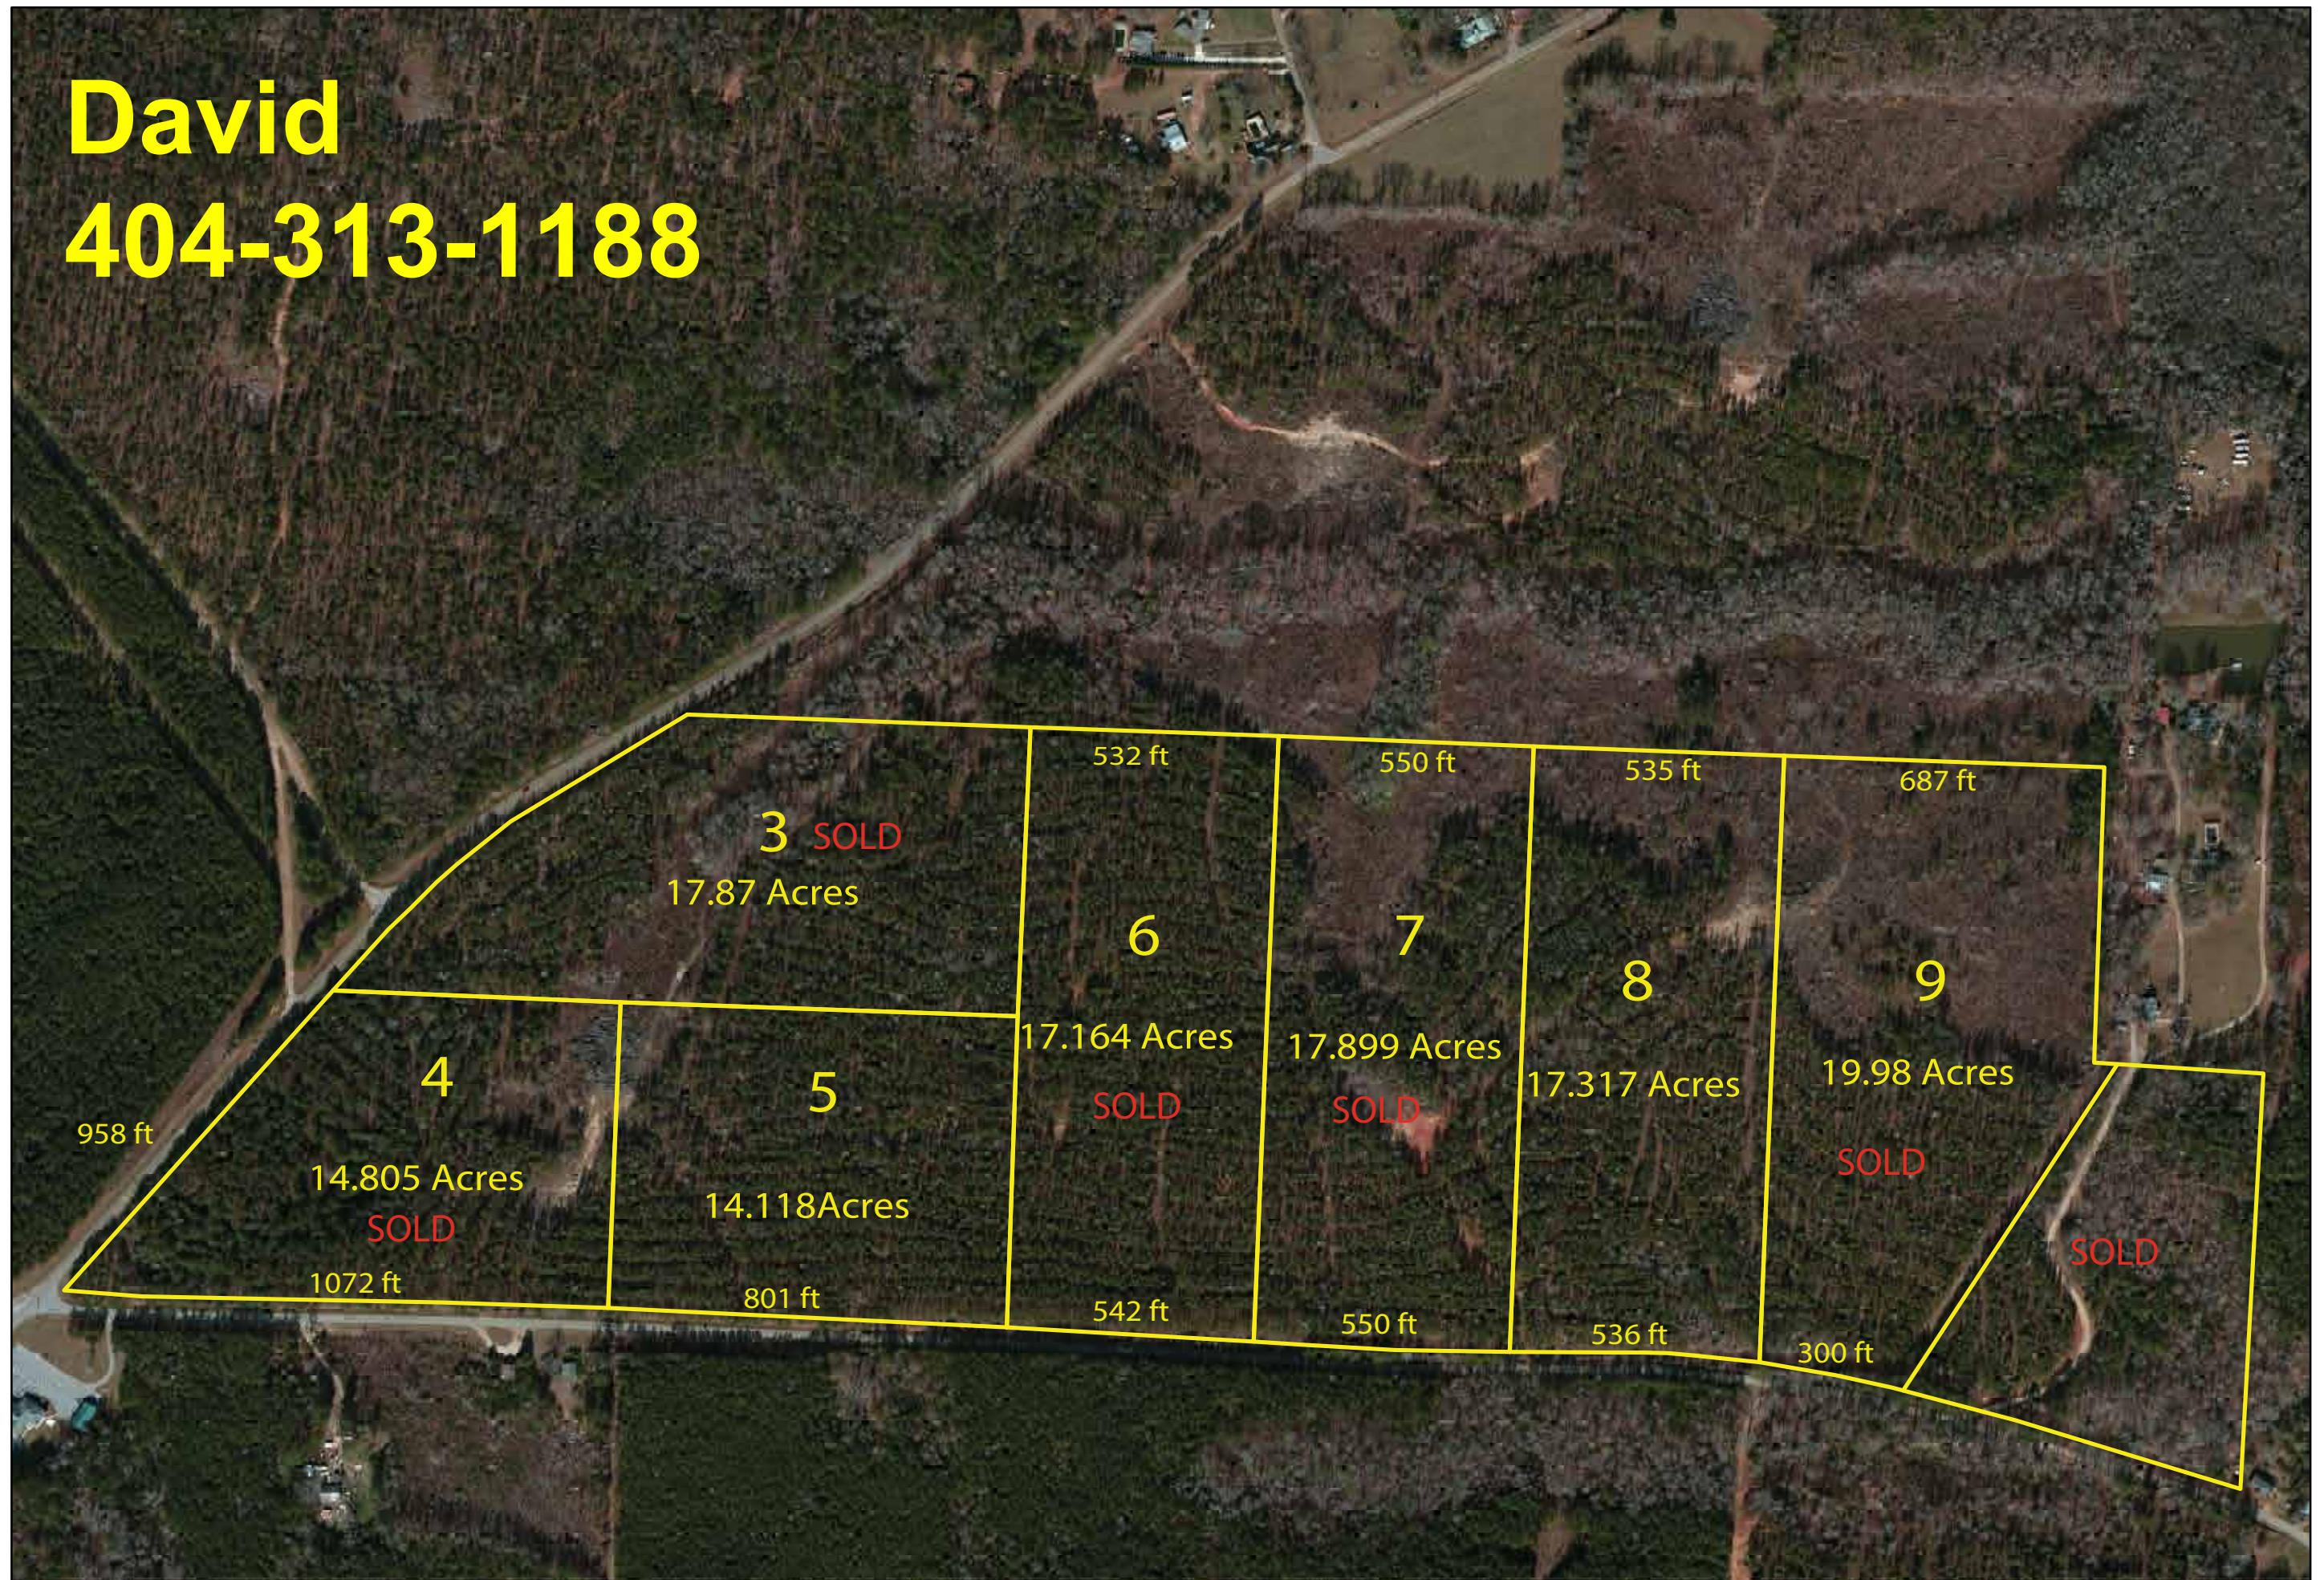

## **14-20 Acre Properties**

- New Survey
- Huge Hardwoods and Pines
- Incredible Acreage Home Sites
- Combinations Available for Larger Tracts
- Quiet in the Country

**Upson County, Ga**

**404-313-1188**

404-313-1188

404-313-1188

**David**  
**404-313-1188**

Zebulon

Thomaston

From Thomaston:

From the Courthouse, Take Hwy 19 North, Go 6.4 miles

Turn Right on Bishop Road.

Go .8 miles to Stop. Property across from Stop

From Griffin:

From the Bypass, Take Hwy 19 South,

Go 11.8 miles to Bishop Road on Left

Go .8 miles to Stop,

Property across from Stop