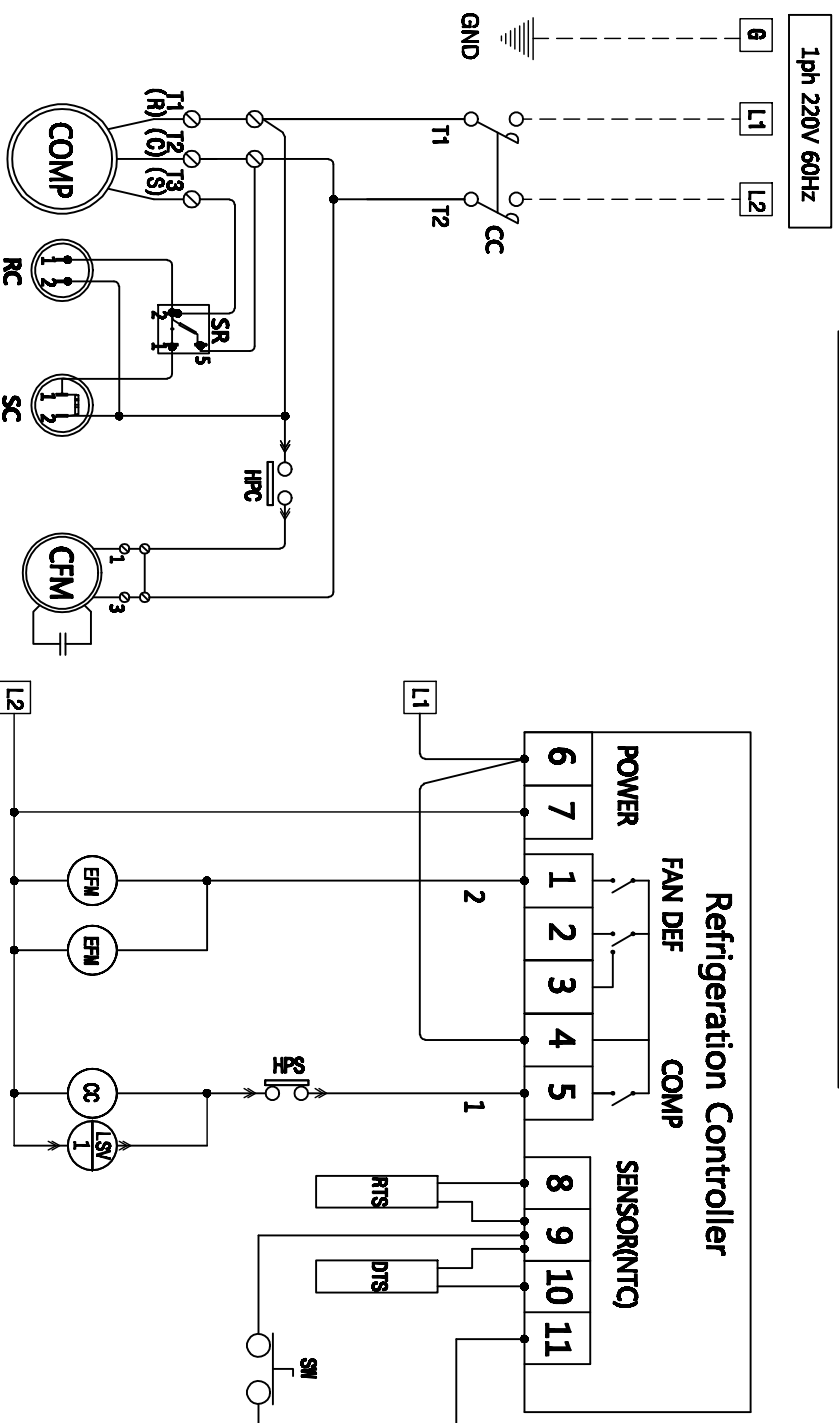

Electrical Wiring Diagram

Model : IQT067MRB

Factory Wiring

Field Wiring

LEGEND

CC (C1)	COMPRESSOR CONTACTOR	CCH	CRANKCASE HEATER	DTS	DEFROST TEMPERATURE SENSOR
CFM	CONDENSER FAN MOTOR	RTS	ROOM THERMOSTAT SENSOR	GND	GROUND
EFM	EVAPORATOR FAN MOTOR	SW	ON/OFF SWITCH		
HPS	HIGH PRESSURE SWITCH	SR	START RELAY		
HPC	HIGH PRESSURE CONTACTOR	RC	RUN CAPACITOR		
LSV	LIQUID SOLENOID VALVE	SC	START CAPACITOR		