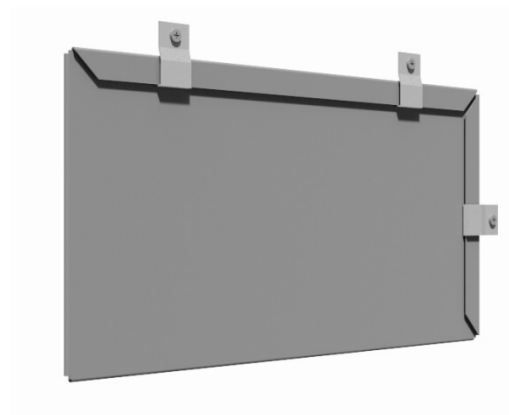

ASM F-L-W PANEL