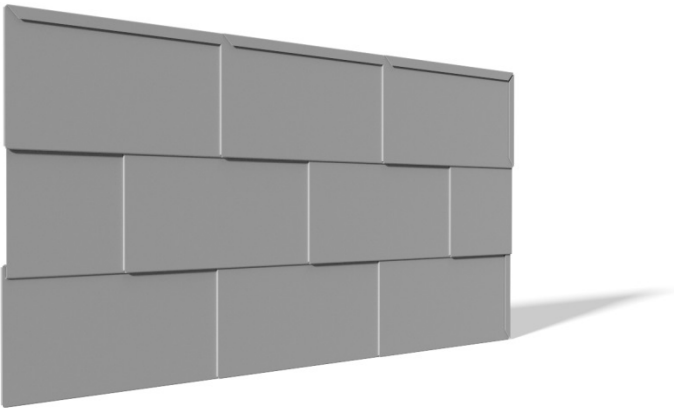

ASM F-L-W PANEL