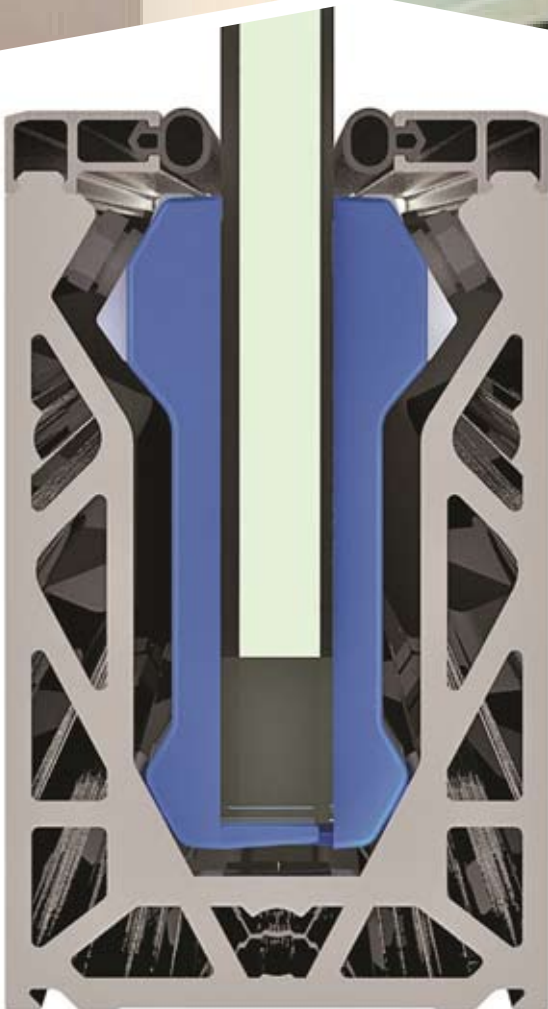

## Adjustable Channel

- ▶ Allows individual glass panel alignment.
- ▶ Tested to 1.5kN.
- ▶ 3m lengths.