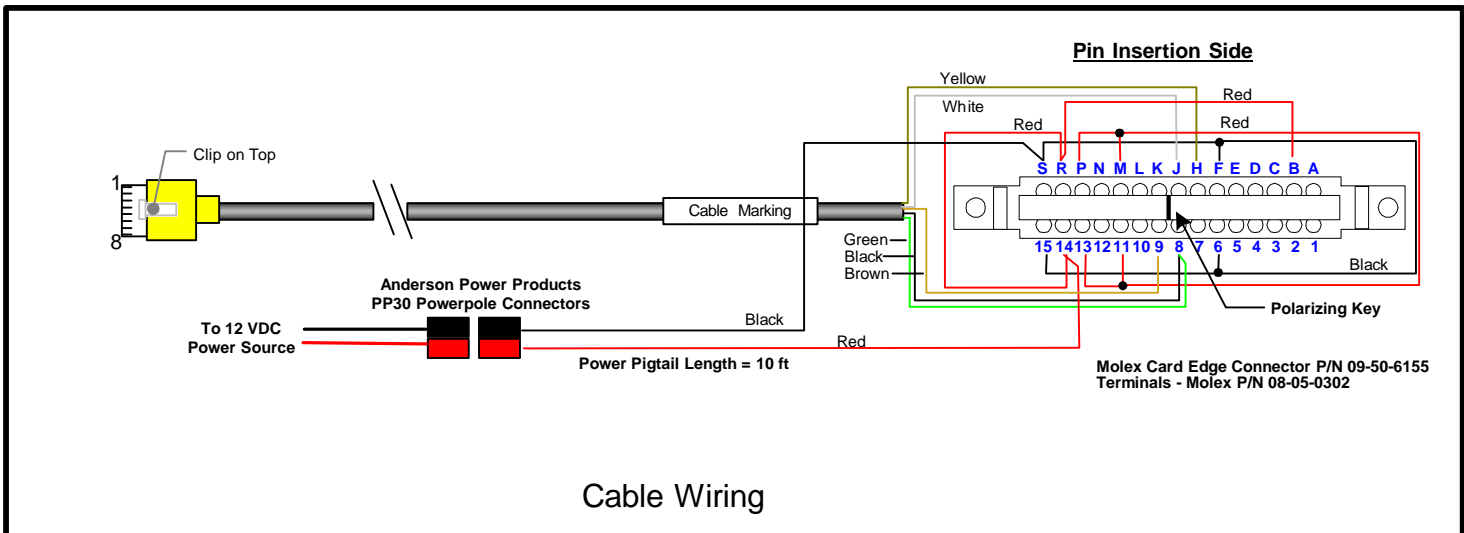

Radio Interface Cable

For NCS-C250 Mobile Multi-Switcher

NCS Model Number
NCS-250-IFA-XX

Compatible Radios:

IC-A200

Notes:

1. See Icom IC-A200 installation manual for proper instructions for attaching this cable.
2. DO NOT remove polarizing key from the Molex connector. Incorrectly mating this connector with the radio could cause damage to the radio.