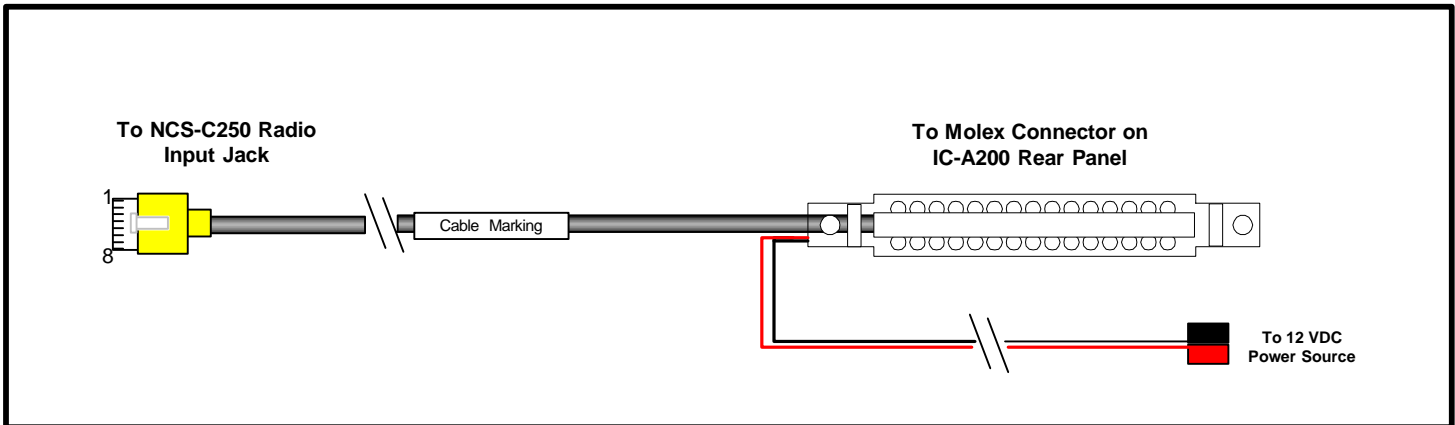

Radio Interface Cable

For NCS-C250 Mobile Multi-Switcher

NCS Model Number
NCS-250-IFA-XX

Compatible Radios:

IC-A200

Notes:

1. See Icom IC-A200 installation manual for proper instructions for attaching this cable.
2. DO NOT remove polarizing key from the Molex connector. Incorrectly mating this connector with the radio could cause damage to the radio.