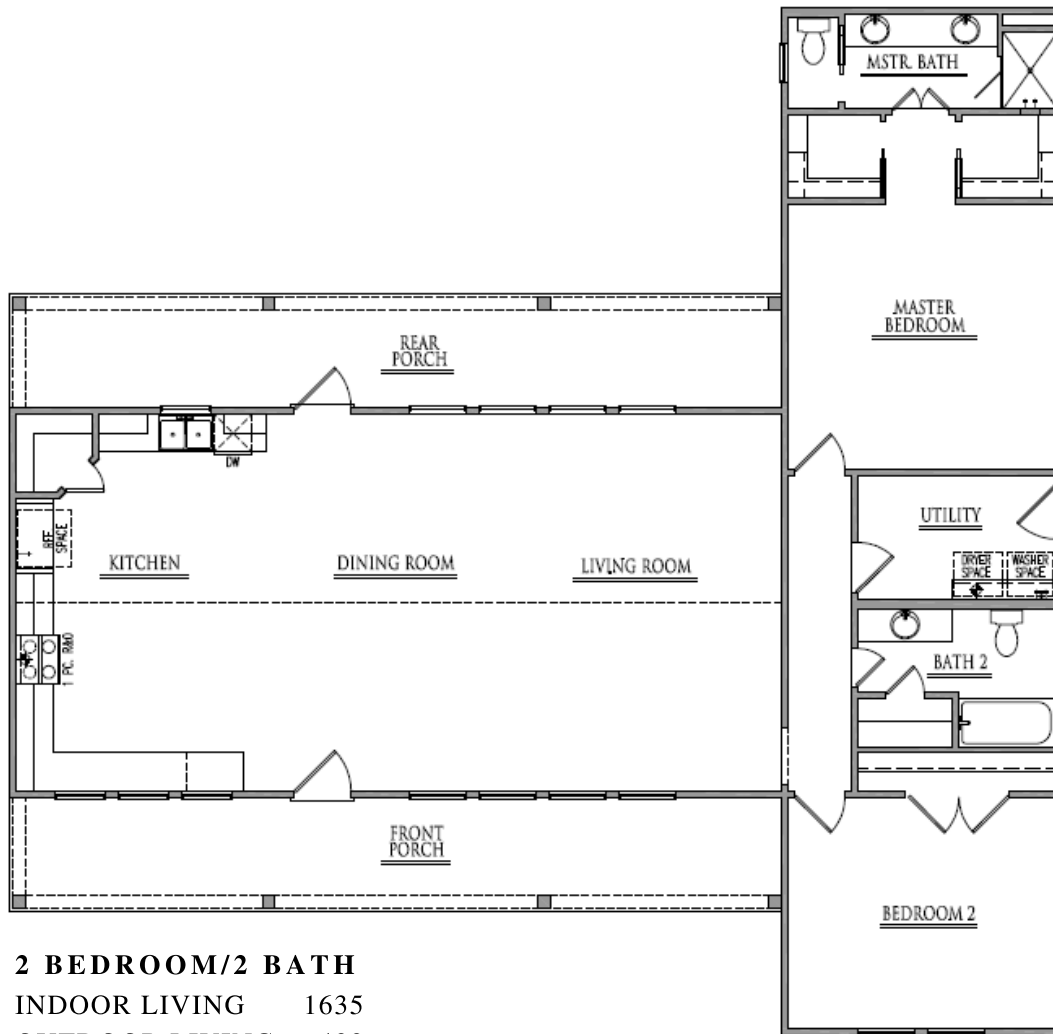

THE CROCKETT

2 BEDROOM/2 BATH

INDOOR LIVING	1635
OUTDOOR LIVING	488
TOTAL LIVING	2123