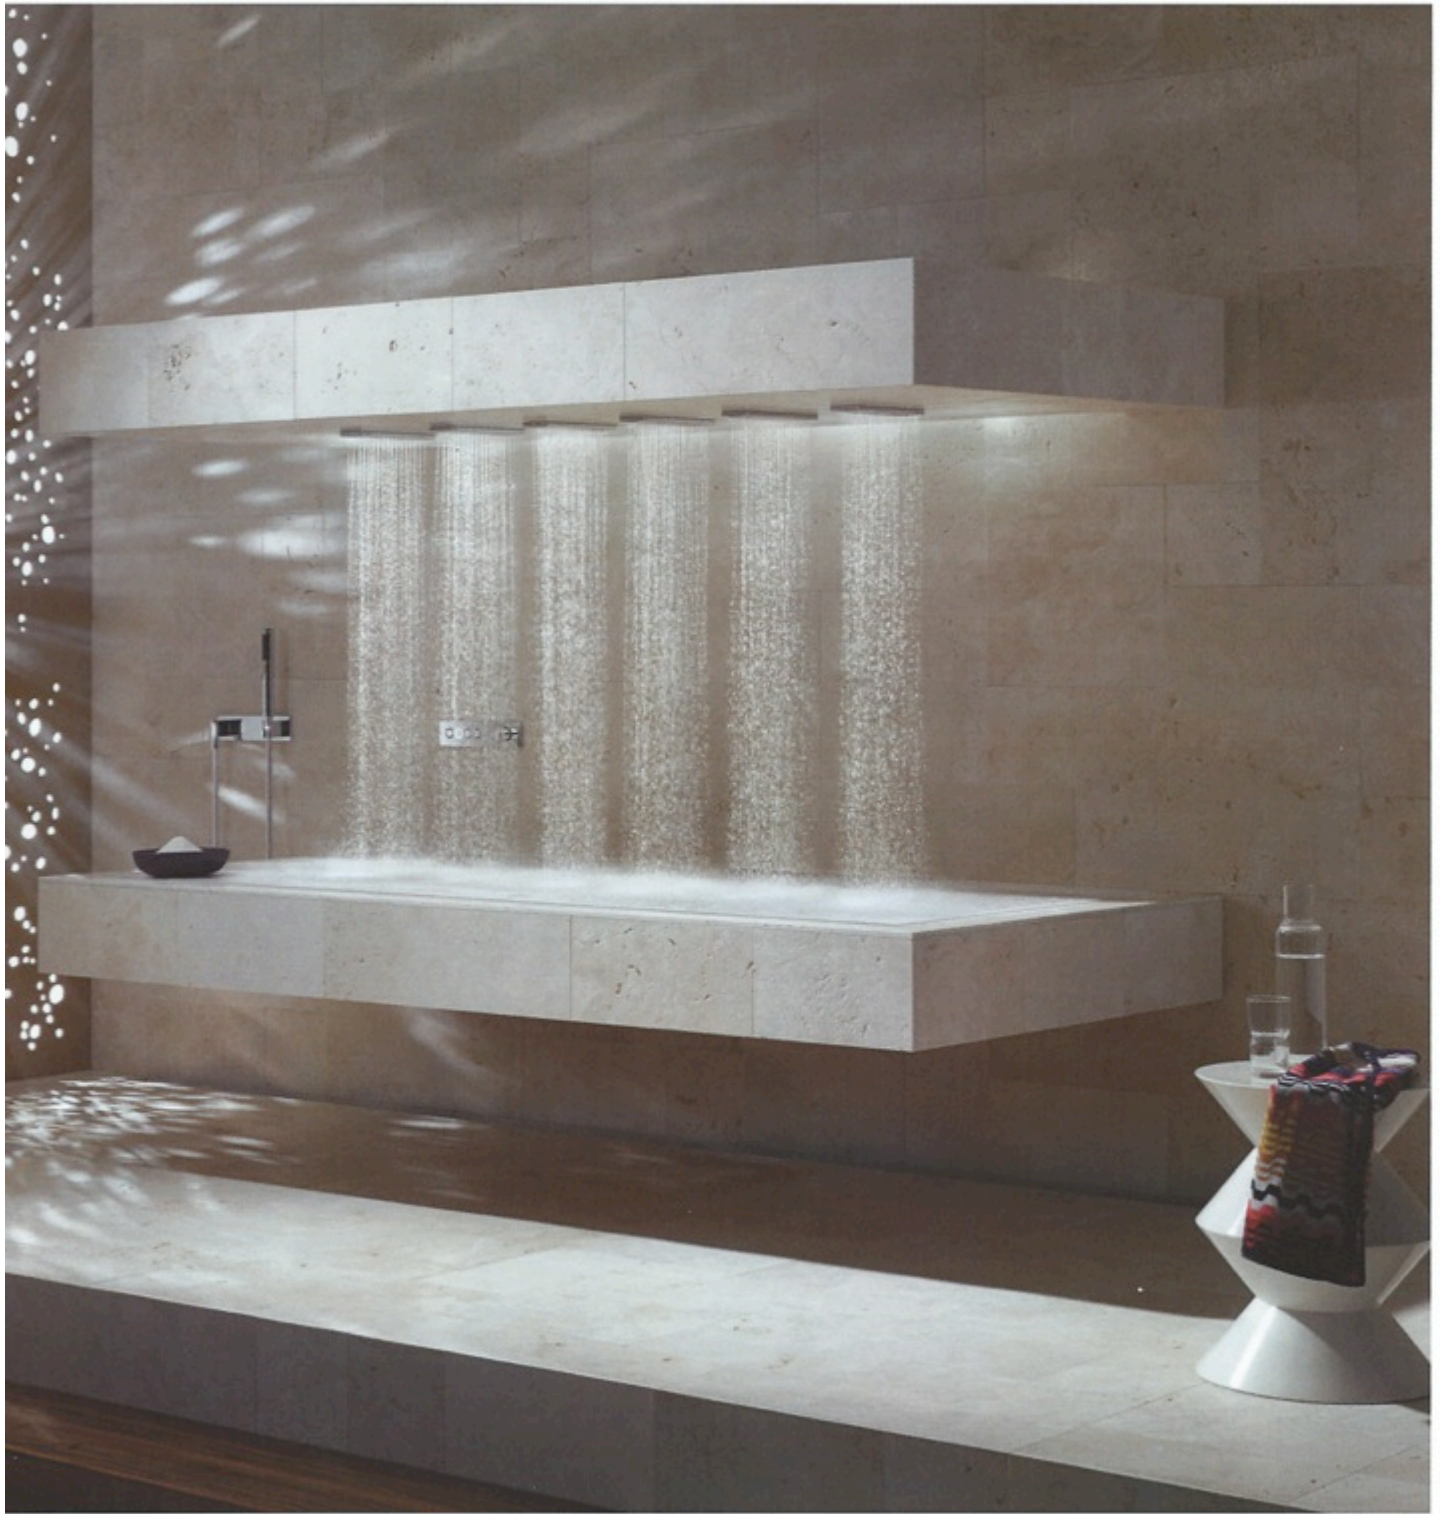

Far from the utilitarian, sterile spaces of days gone by; today's bathrooms are given the attention to design and luxury once reserved for far more public areas of the home.

Designers are dreaming up residential baths boasting upscale finishes that give even the most exclusive spas a run for their money. With design plans that call for exotic woods, artisanal tiles, sumptuous textiles and luxurious fixtures; jaw dropping bathrooms are quickly becoming the expectation rather than the exception in high end construction.

What does it take to elevate a shower to Dornbracht standards? For starters, you don't even have to stand up. Their Horizontal Shower drenches you with six water bar sprayers inspired by the baths at Vichy. The effect for those inclined to recline is not unlike having a private, watery masseuse at your disposal.

Opposite page clockwise
from top: Dornbracht's
Vertical Shower with
Ambience Tuning
Technique, Tyrrell & Laing's
Imperial Tub sited in Villa
Manzu, Costa Rica and
Tyrrell & Laing's Imperial
Tub sited in Gayatri Park
Hotel, India

For those who prefer a sensual soak rather than a symphonic shower, the Imperia tub from Tyrrell & Laing International is a head turner. Despite its monolithic measurements (76" x 45") and impressive depth, this freestanding beauty has surprisingly graceful lines and a stately, quiet elegance. Quite possibly the largest stock ready tub available on the market today; the Imperia is sized generously enough for even the biggest bath lovers – not to mention an entire fleet of rubber ducks.