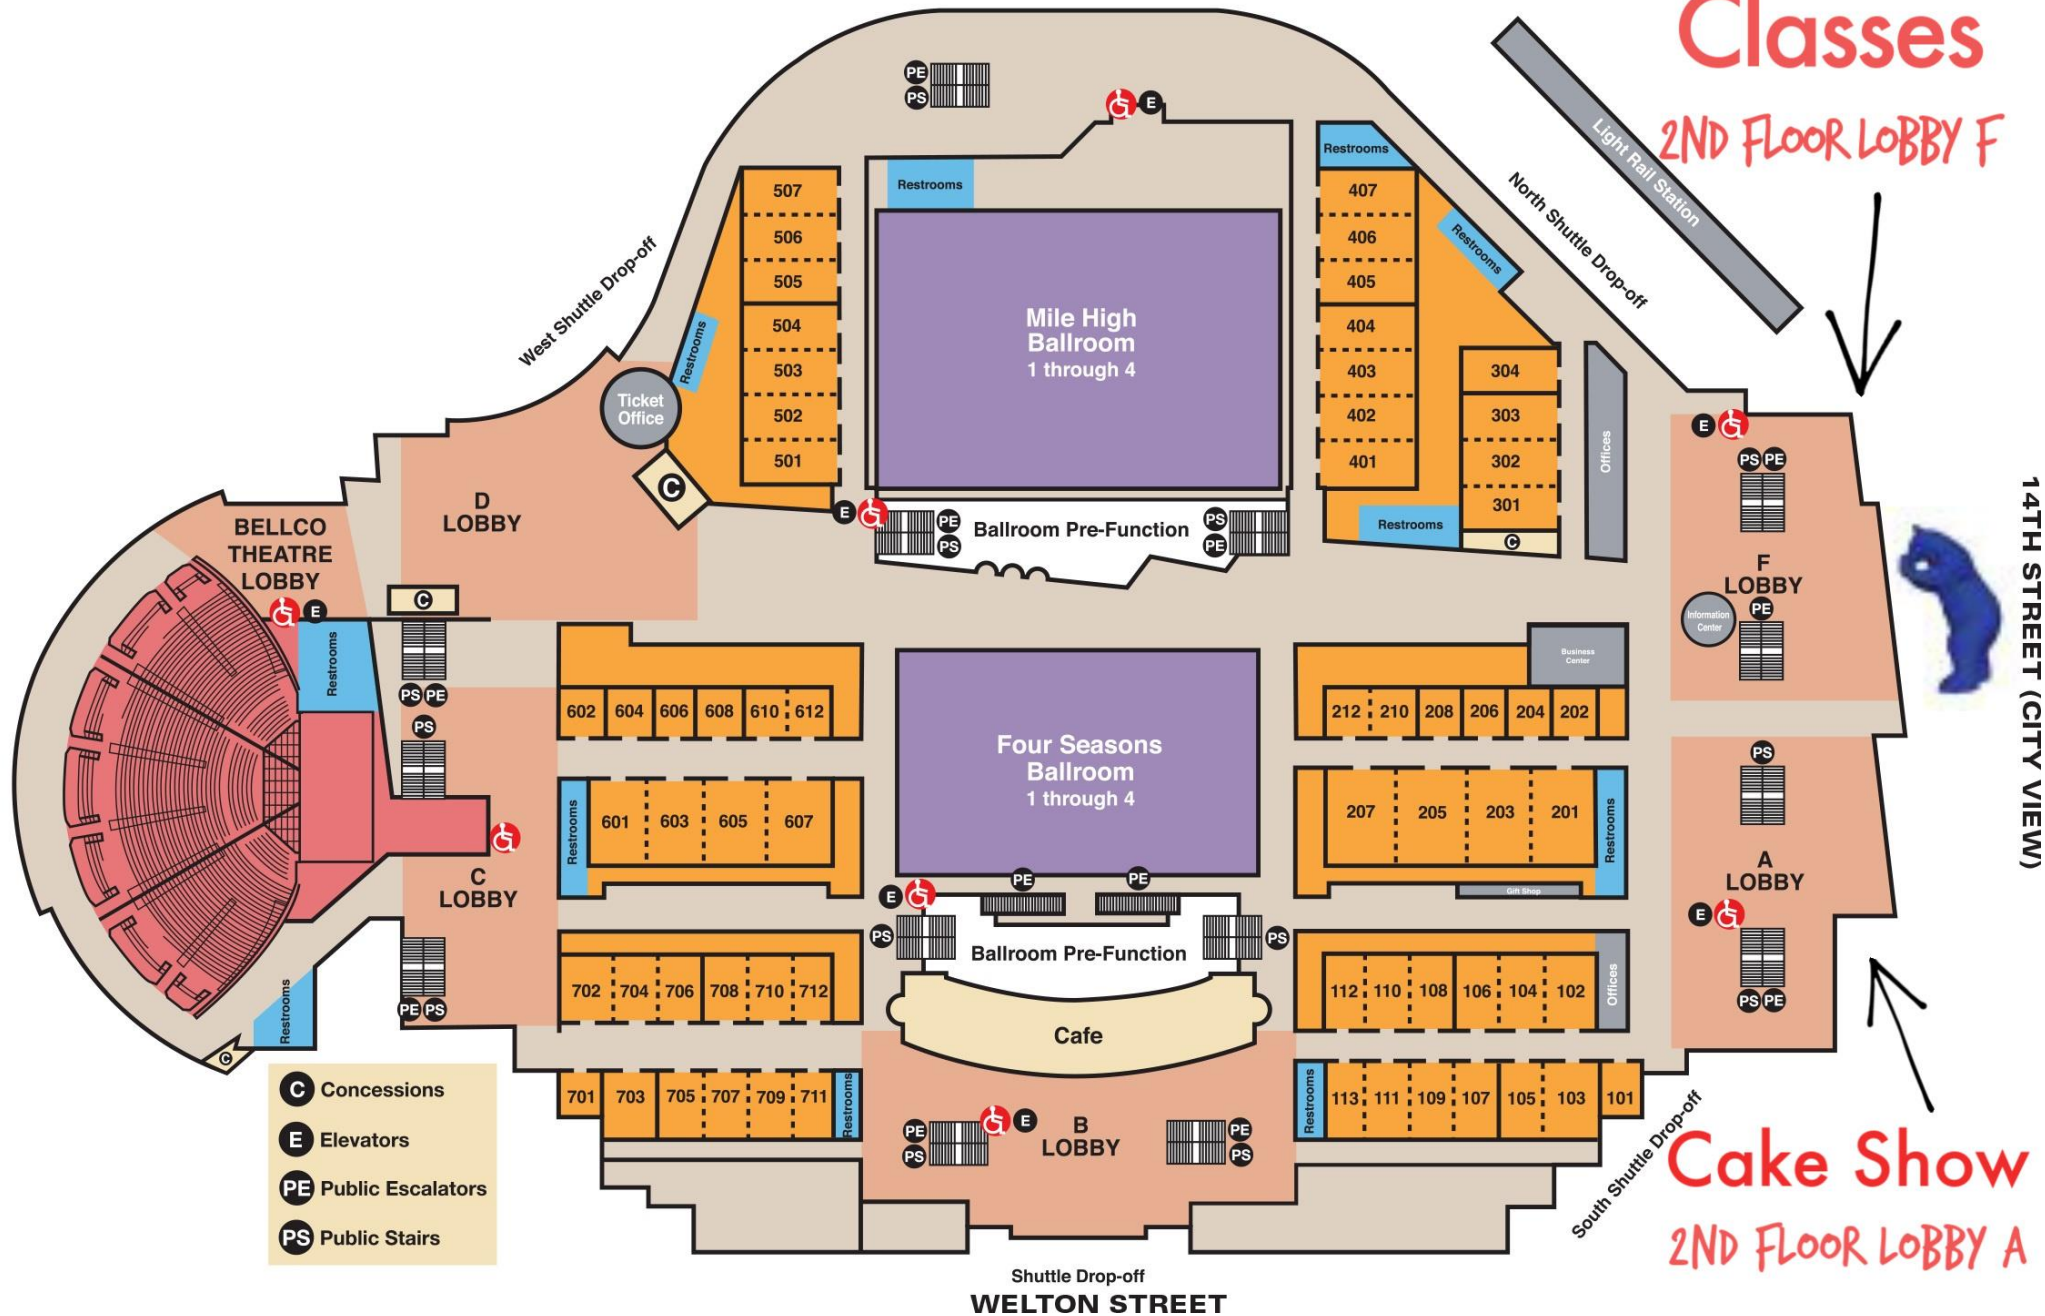

SPEER BOULEVARD (MOUNTAIN VIEW)

STOUT STREET

Classes

2ND FLOOR LOBBY F

14TH STREET (CITY VIEW)

Cake Show

2ND FLOOR LOBBY A

Shuttle Drop-off
WELTON STREET