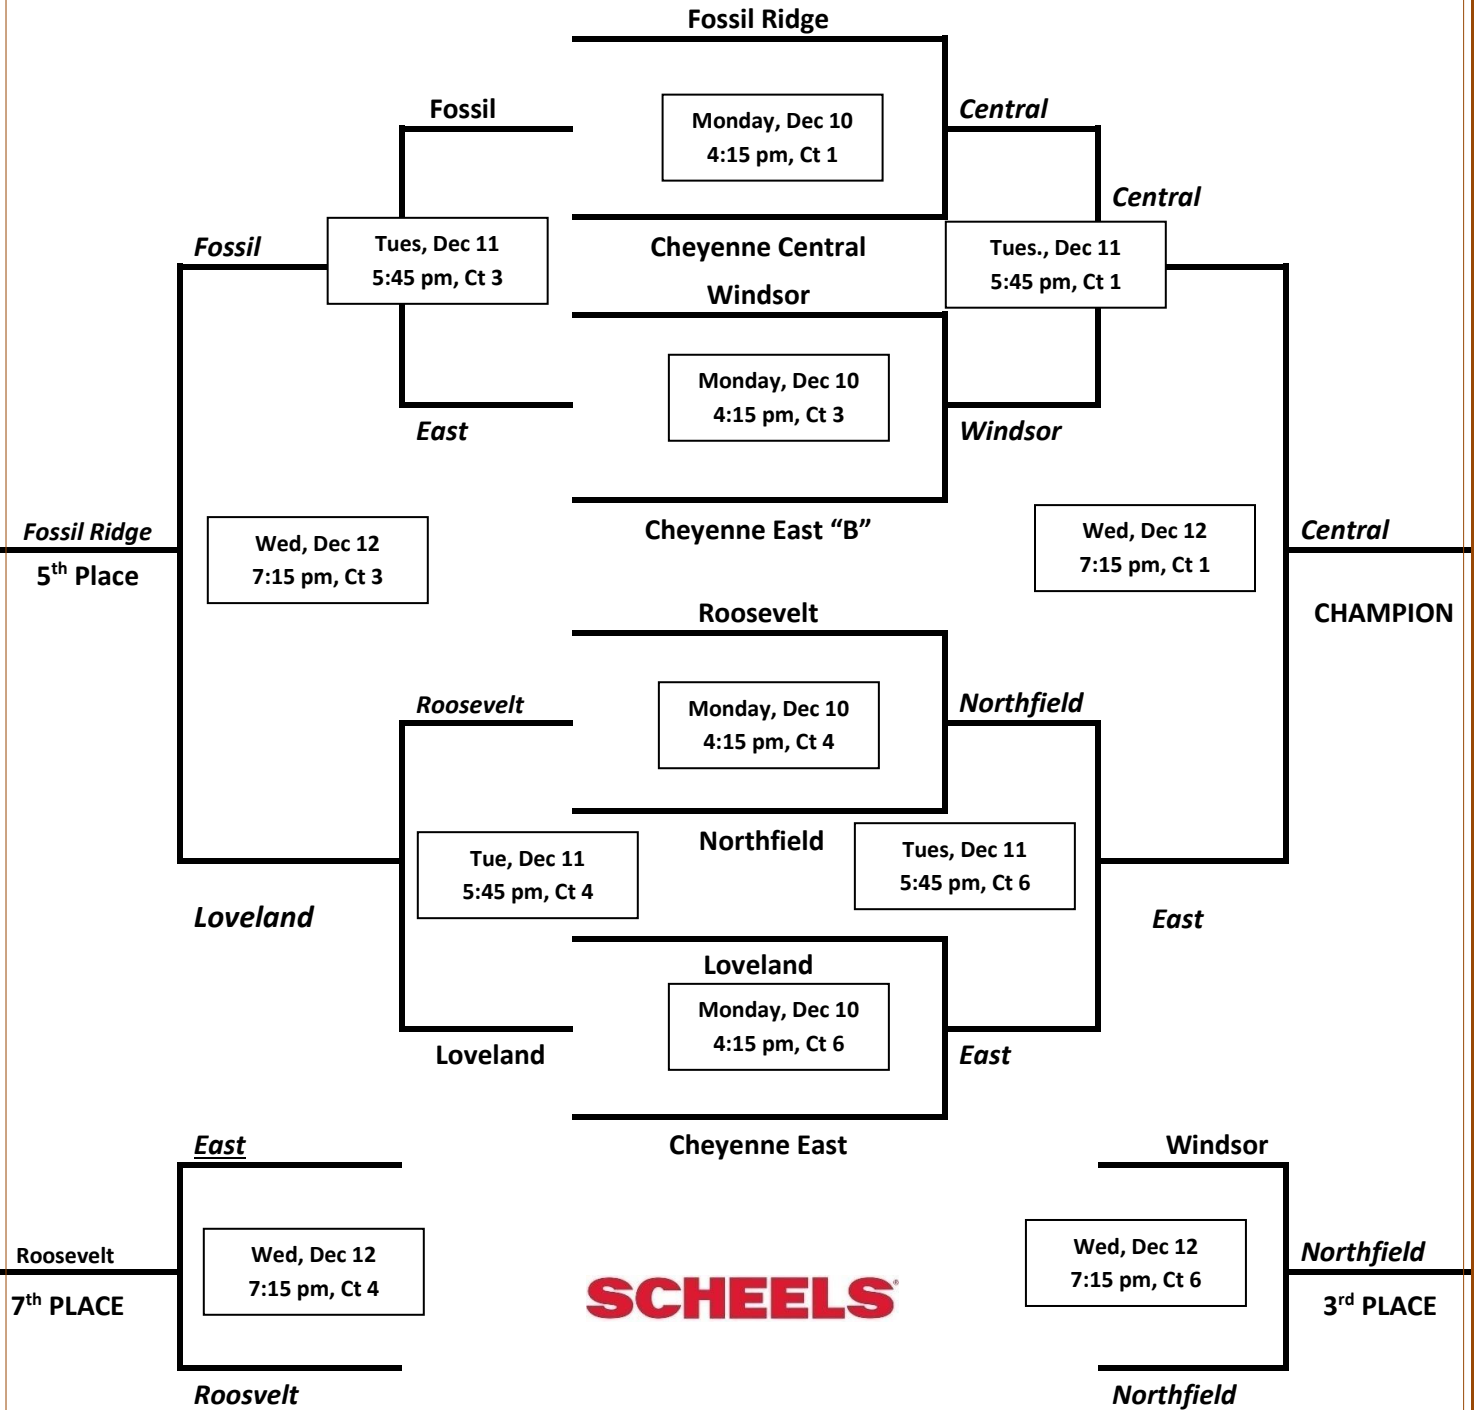

AT JOHNSTOWN, CO LOCATION ONLY.

LIMIT ONE COUPON PER CUSTOMER.

POWER 2 PLAY SPORTS
EVENTS CENTER • WINDSOR, CO

High School Winter Showcase, D-Team Boys

POWER 2 PLAY SPORTS
EVENTS CENTER • WINDSOR, CO

High School Winter Showcase, C-Team Boys