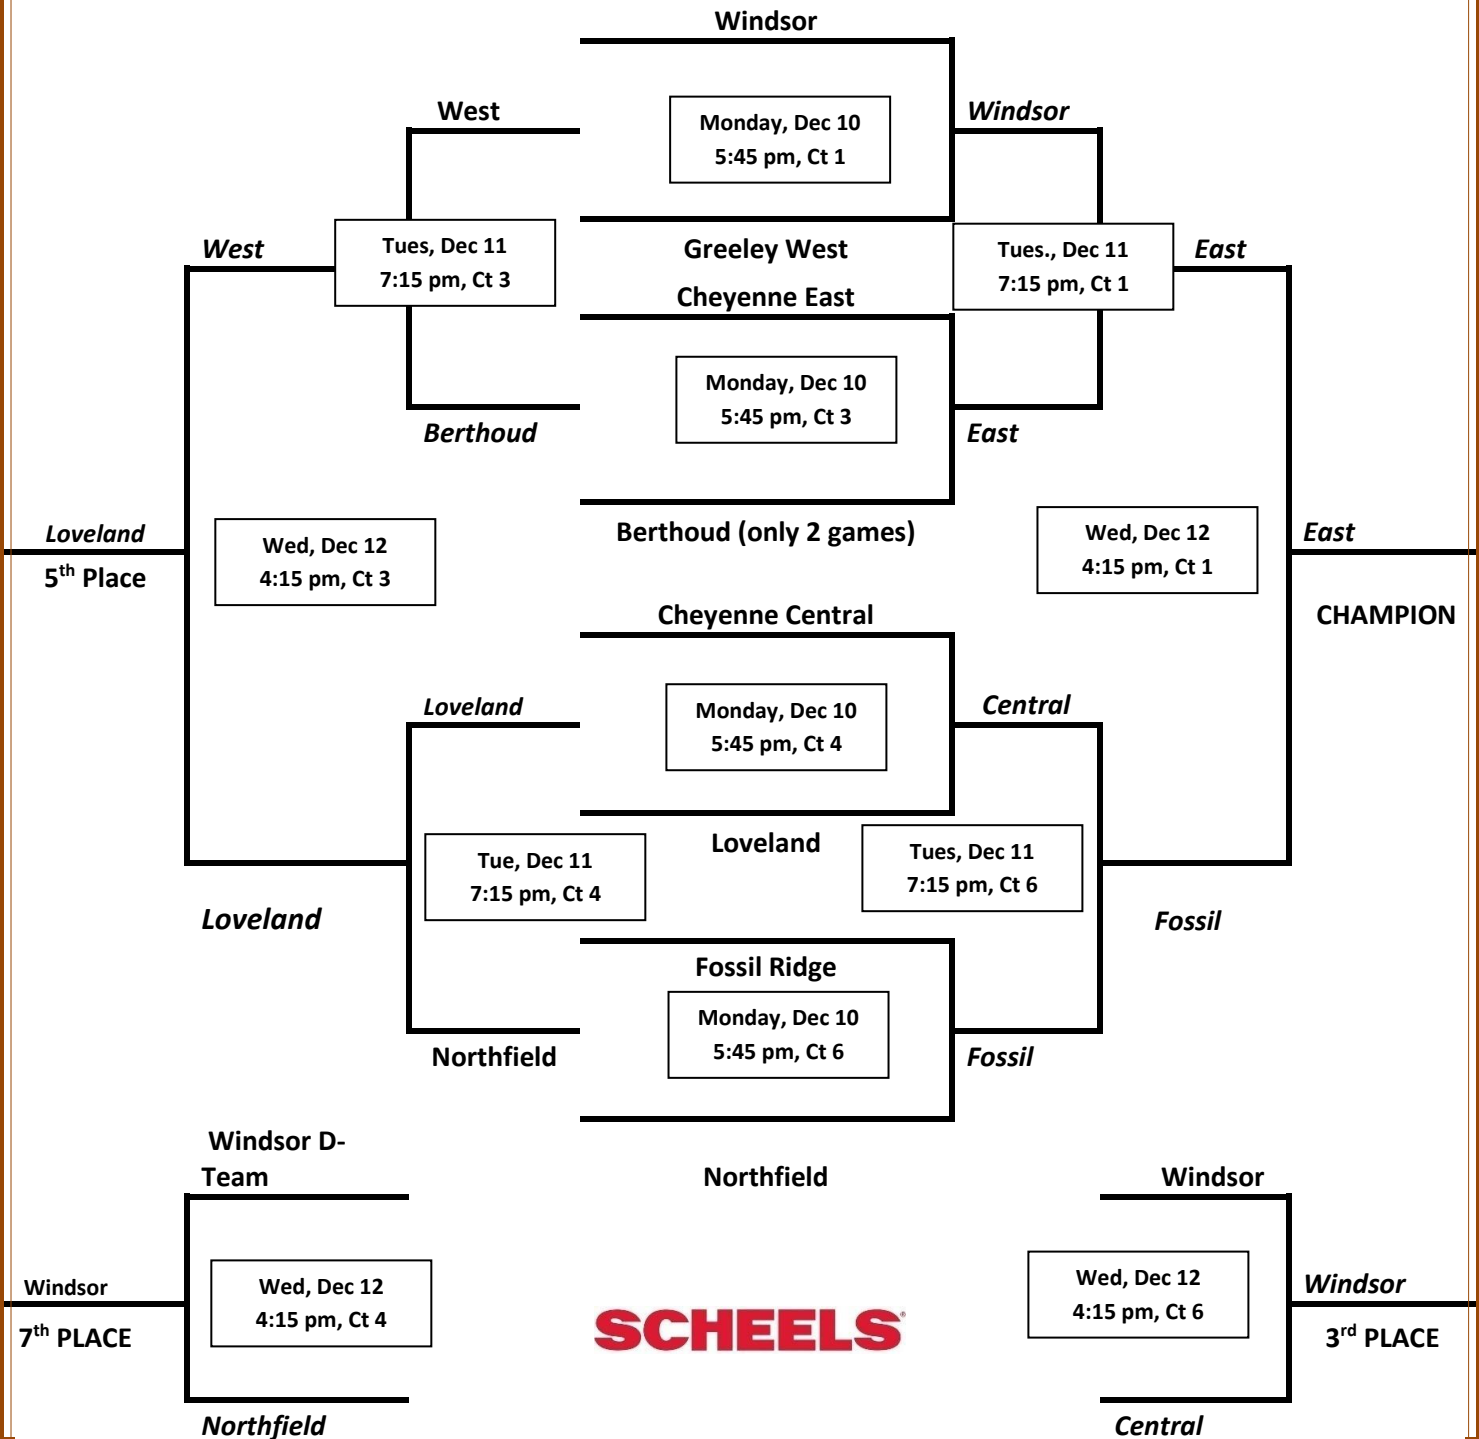

AT JOHNSTOWN, CO LOCATION ONLY.

LIMIT ONE COUPON PER CUSTOMER.

POWER 2 PLAY SPORTS
EVENTS CENTER • WINDSOR, CO

High School Winter Showcase, D-Team Boys

POWER 2 PLAY SPORTS
EVENTS CENTER • WINDSOR, CO

High School Winter Showcase, C-Team Boys