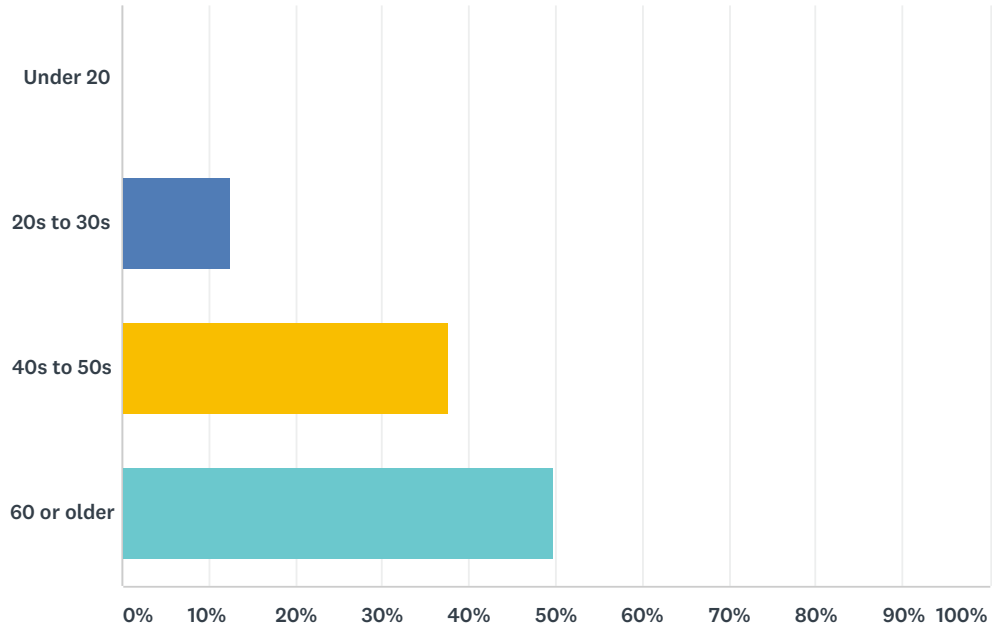

Q6 How safe do you feel walking alone in Eastport after dark?

Answered: 183 Skipped: 1

ANSWER CHOICES	RESPONSES
Extremely safe	4.92% 9
Very safe	24.04% 44
Somewhat safe	49.18% 90
Not at all safe	21.86% 40
TOTAL	183

Q7 What suggestions do you have that could make Eastport a safer community for everyone?

Answered: 109 Skipped: 75

Q8 What is your age?

Answered: 183 Skipped: 1

ANSWER CHOICES	RESPONSES
Under 20	0.00% 0
20s to 30s	12.57% 23
40s to 50s	37.70% 69
60 or older	49.73% 91
TOTAL	183