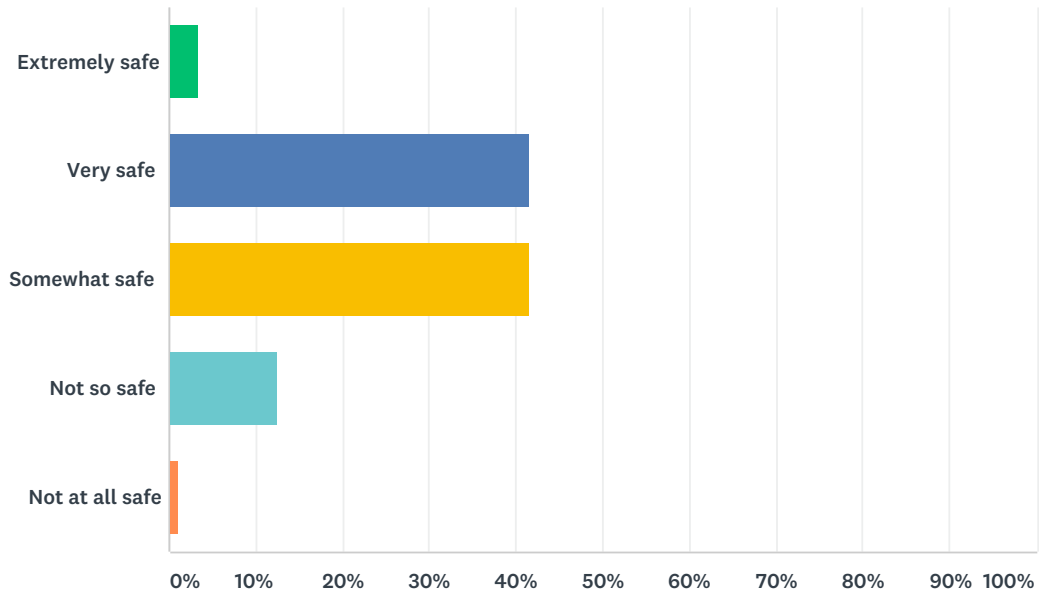

Q1 How strong is the sense of community in Eastport?

Answered: 184 Skipped: 0

ANSWER CHOICES	RESPONSES	
Extremely strong	8.15%	15
Very strong	48.91%	90
Somewhat strong	37.50%	69
Not so strong	4.35%	8
Not at all strong	1.09%	2
TOTAL		184

Q2 Overall, how safe do you feel in Eastport?

Answered: 183 Skipped: 1

ANSWER CHOICES	RESPONSES
Extremely safe	3.28% 6
Very safe	41.53% 76
Somewhat safe	41.53% 76
Not so safe	12.57% 23
Not at all safe	1.09% 2
TOTAL	183