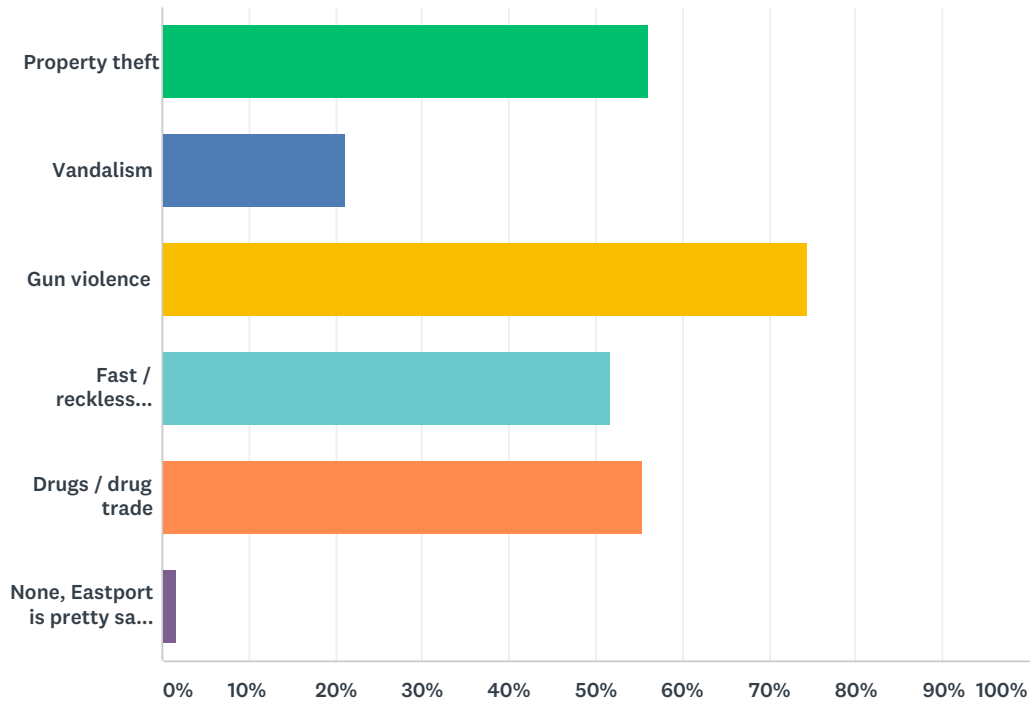

Q1 How strong is the sense of community in Eastport?

Answered: 184 Skipped: 0

ANSWER CHOICES	RESPONSES	
Extremely strong	8.15%	15
Very strong	48.91%	90
Somewhat strong	37.50%	69
Not so strong	4.35%	8
Not at all strong	1.09%	2
TOTAL		184

Q2 Overall, how safe do you feel in Eastport?

Answered: 183 Skipped: 1

ANSWER CHOICES	RESPONSES
Extremely safe	3.28% 6
Very safe	41.53% 76
Somewhat safe	41.53% 76
Not so safe	12.57% 23
Not at all safe	1.09% 2
TOTAL	183

Q3 Which Eastport safety issues concern you most? (check all that apply)

Answered: 184 Skipped: 0

ANSWER CHOICES	RESPONSES	
Property theft	55.98%	103
Vandalism	21.20%	39
Gun violence	74.46%	137
Fast / reckless drivers	51.63%	95
Drugs / drug trade	55.43%	102
None, Eastport is pretty safe and crime-free	1.63%	3
Total Respondents: 184		