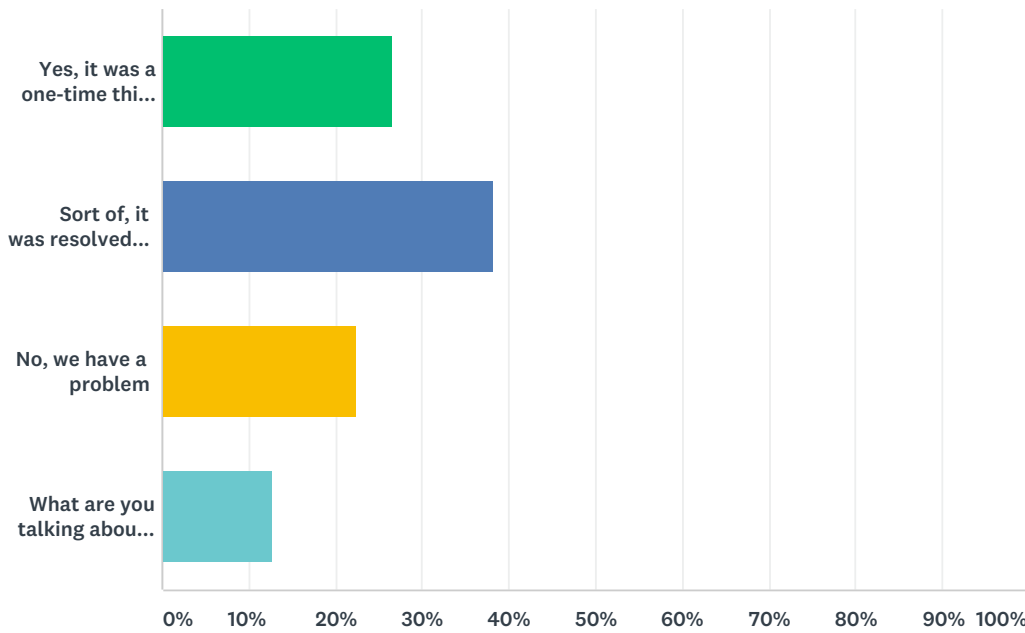

Q5 If you've been the victim of a crime in Eastport, do you feel it was adequately resolved by the police?

Answered: 94 Skipped: 90

ANSWER CHOICES	RESPONSES	
Yes, it was a one-time thing and now I feel safe	26.60%	25
Sort of, it was resolved but Eastport still needs to work on the issue	38.30%	36
No, we have a problem	22.34%	21
What are you talking about? Eastport is super safe	12.77%	12
TOTAL		94