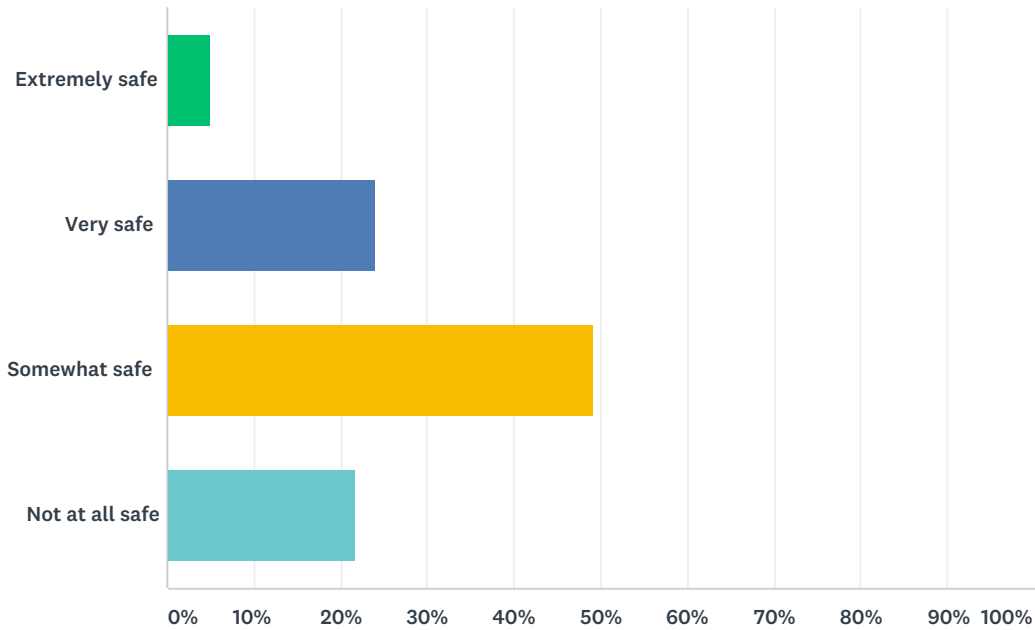

Q6 How safe do you feel walking alone in Eastport after dark?

Answered: 183 Skipped: 1

ANSWER CHOICES	RESPONSES
Extremely safe	4.92% 9
Very safe	24.04% 44
Somewhat safe	49.18% 90
Not at all safe	21.86% 40
TOTAL	183