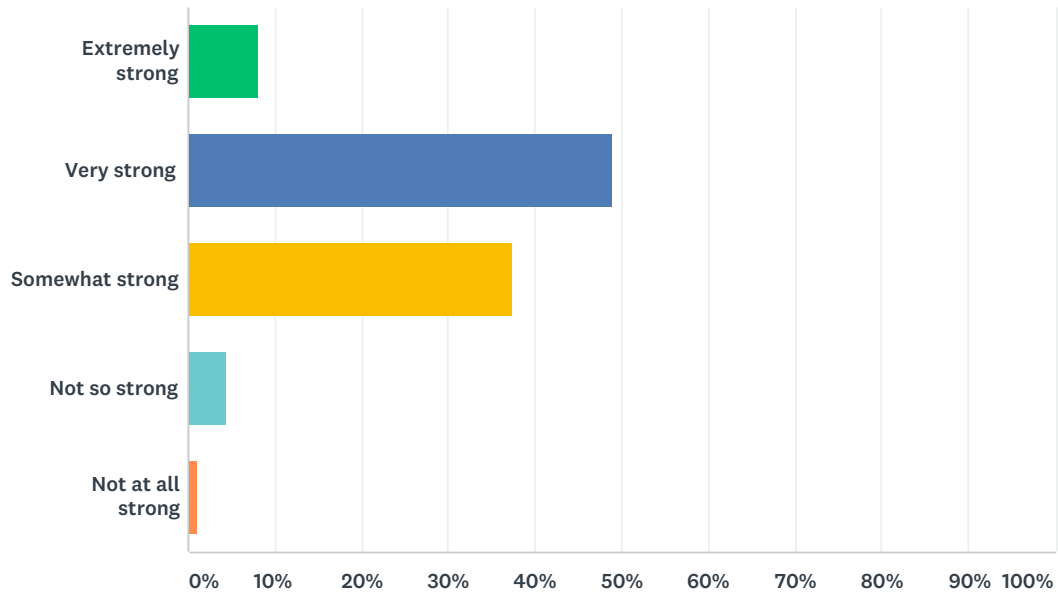

Q1 How strong is the sense of community in Eastport?

Answered: 184 Skipped: 0

ANSWER CHOICES	RESPONSES	
Extremely strong	8.15%	15
Very strong	48.91%	90
Somewhat strong	37.50%	69
Not so strong	4.35%	8
Not at all strong	1.09%	2
TOTAL		184

Q2 Overall, how safe do you feel in Eastport?

Answered: 183 Skipped: 1

ANSWER CHOICES	RESPONSES
Extremely safe	3.28% 6
Very safe	41.53% 76
Somewhat safe	41.53% 76
Not so safe	12.57% 23
Not at all safe	1.09% 2
TOTAL	183