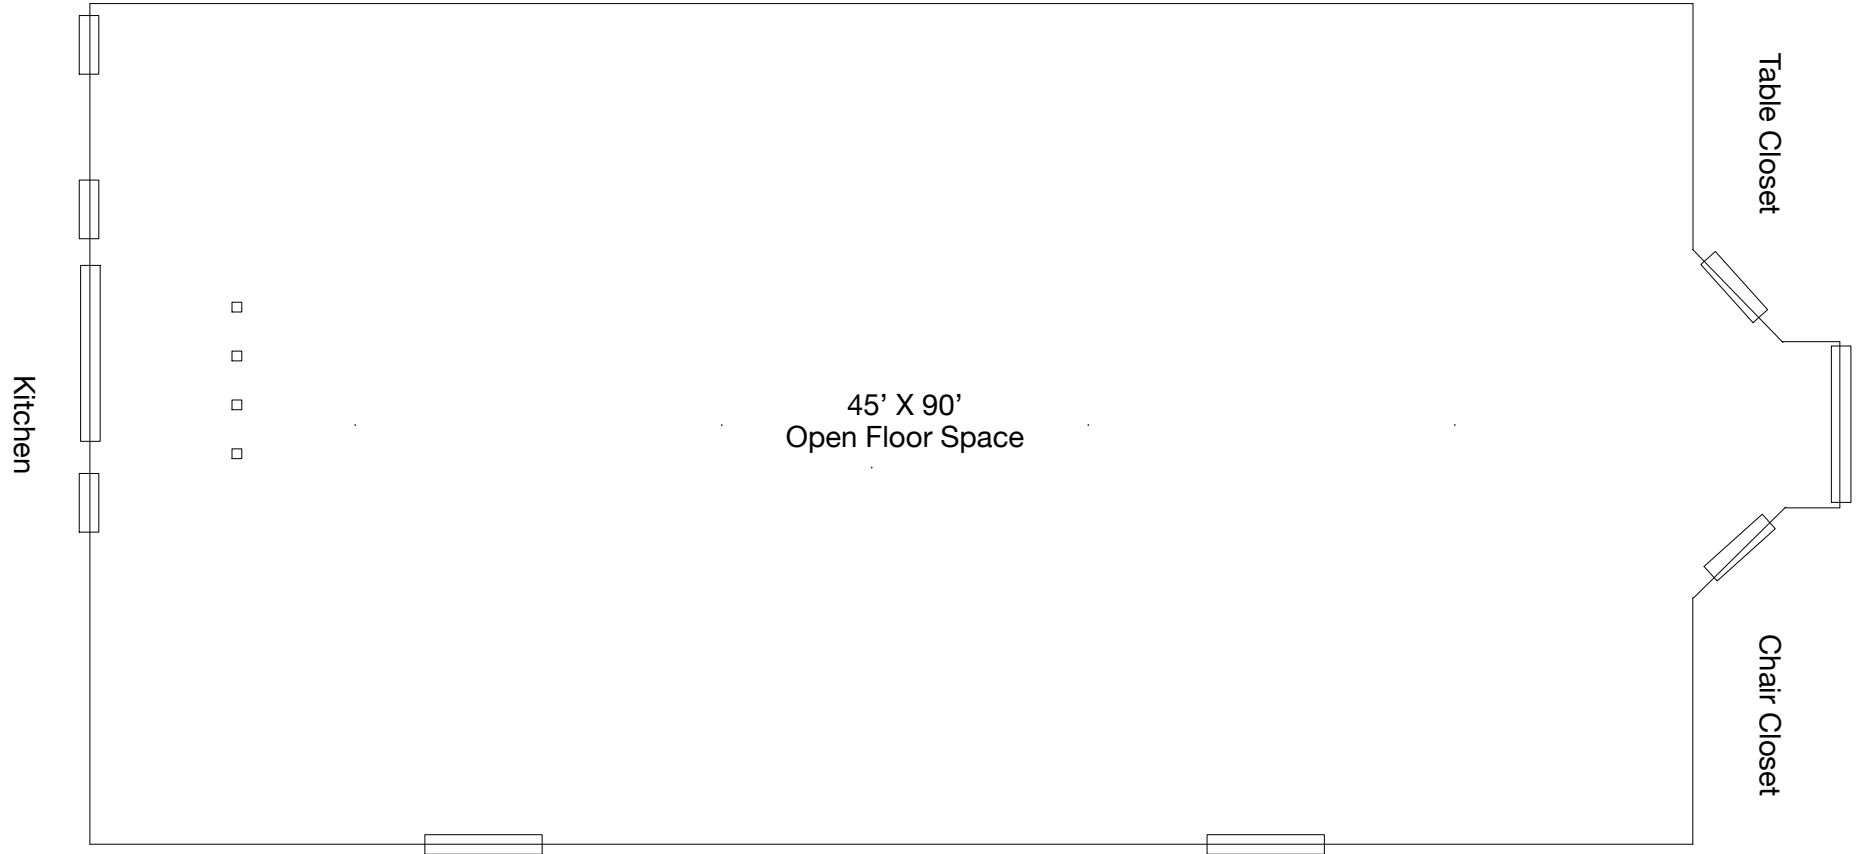

# COMMUNITY BUILDING MAP

Hallway

20' X 36'  
Class Room

20' X 36'  
Class Room

Foyer