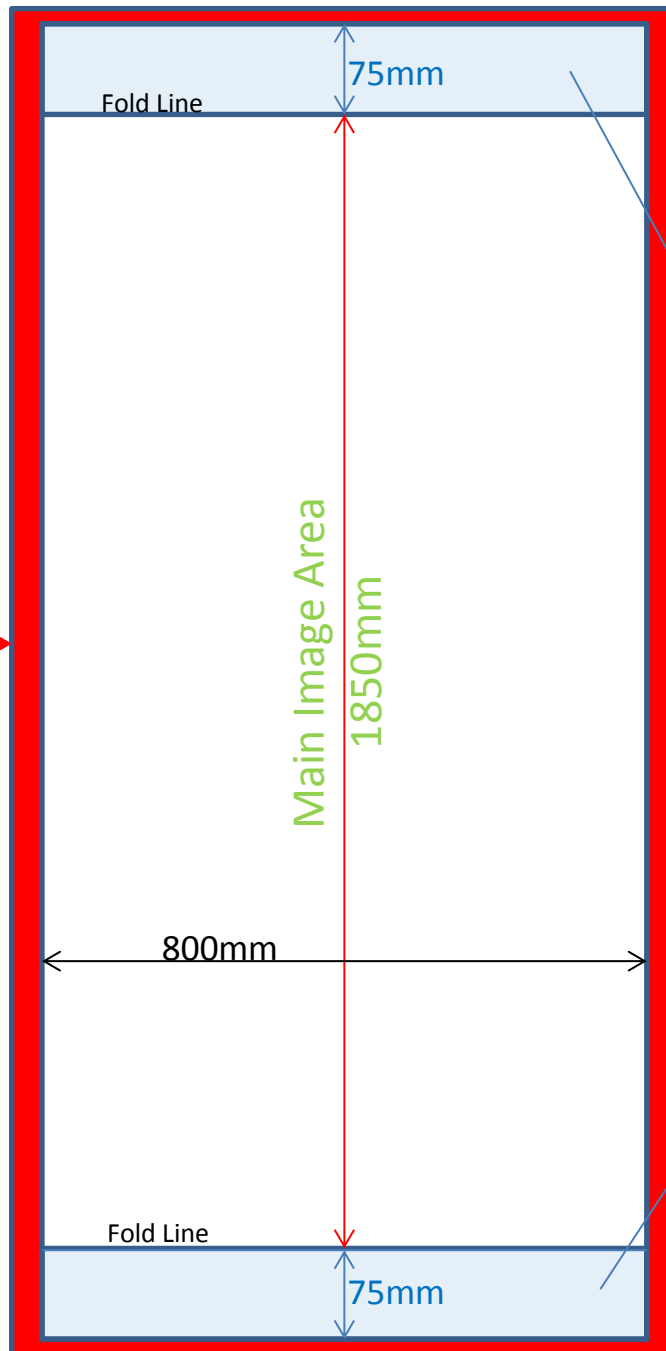

PROMPT
MEDIA

Artwork Specifications

**2.0m x 0.8m
Banner**

Artwork Specs for 2m x 0.8m Banner

**10mm Bleed on Top & Bottom &
20mm Bleed on Left & Right**

ARTWORK SPECIFICATION

Please feel free to call us if anything is unclear

- All files should be 1:1 SCALE @ 150 DPI
- The file must be "IN PROPORTION"
- All files including text need to be supplied with FONTS OR OUTLINED TO PATHS
- COLOUR PROOF AND PANTONE REFERENCES required if colours are critical
- (*not RAL or metallic colours)
- FAX/POST LAYOUT otherwise we cannot proof the images
- Ensure all files have overprinting disabled