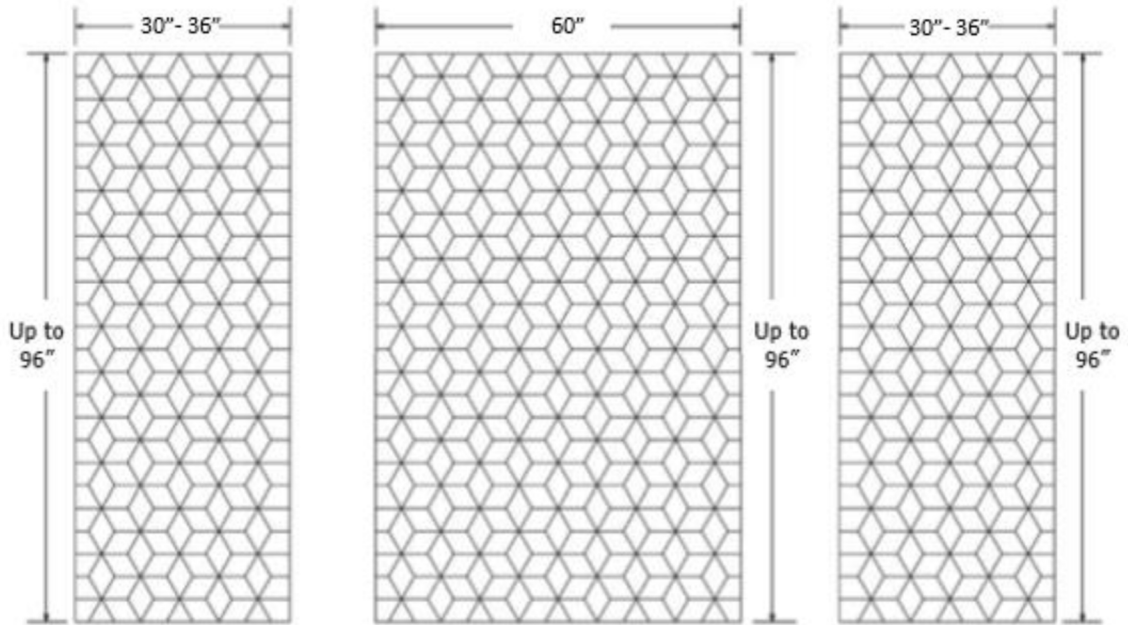

SS-6200

Standard Features:

- New Stars design.
- Up to 96" (244 cm) Max height.
- Back Wall: 60" (152 cm) Max width.
- Side Walls: Up to 36" (91 cm) Max width.
- ¼ Nominal thickness.
- Gloss & matte Finish.

Optional Accesories:

- 2 x 1 ¼" x up to 96" Trim Strips
- 2 x ¾" x up to 96" Trim Strips
- Soap Dishes
- Shampoo Shelves
- Foot Rests
- Accesorie ledge

www.ffeinternational.ca

660 Mgr Dubois, Suite 100, Saint-Jérôme, Québec J7Y 3L8