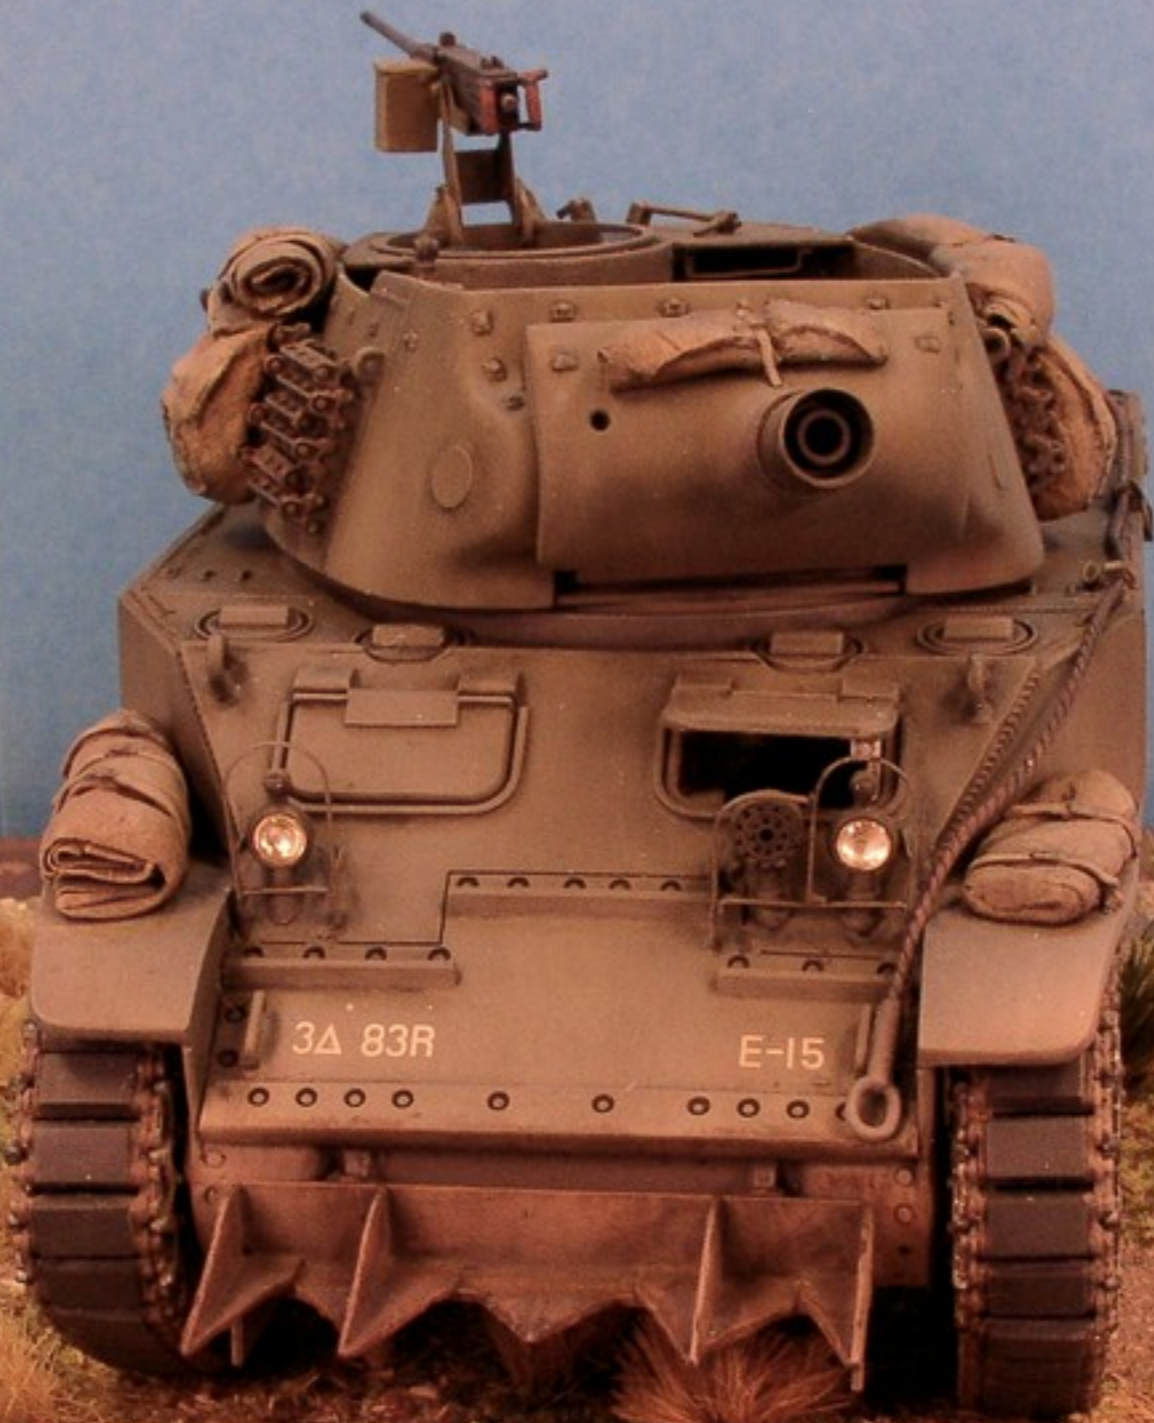

3-9

USA 4052227

3Δ 83R

E-15

011502

08MAR17 Meeting:

1. Sd.Kfz. 251/22 Ausf. D (DML), 1/35 – Tom Wingate
2. M5 High Speed Tractor (Commander Models Resin kit), 1/35 – Carl Wethington
3. M8 75mm Howitzer Motor Carriage (Tamiya + LOTS of scratch built parts), 1/35 – Carl Wethington
4. Mk. V w/ Crib (Trench Crossing Device) (Takom + Model Cellar Prod.), 1/35 – John Currie
5. IDF M3 Halftrack (DML + Verlinden Stowage, PE added), 1/35 – Phil Cavender
6. M4A3E8 Sherman "FURY" (Asuka, Tamiya US Tank Crew Set), 1/35 – Michael Child
7. T-34/76 Pressed Turret (DML + Tamiya Turret, Master Club Tracks), 1/35 – Dave Varettoni **[T-34 Group Build]**
8. British Dingo Mk.II Scout Car (Tamiya + ValueGear Stowage), 1/48 – Bob Kerfonta
9. R-1, Praga AH-IV-R, WWII Tanket (CMK), 1/72 - Bob Kerfonta
10. King Tiger Panzer Kampfwagen PzKw VI TigerII "Königs Tiger" (Sd.Kfz182) (finishing uncle's 1970s build; Tamiya), 1/35 – Dave Cicimurri
11. US M48A3 Patton Tank (Tamiya), 1/35 – Morgan Cicimurri
12. T-34/85 (Tamiya hull + unknown Resin Turret & Wheels, scratch made Handles), 1/35 – Dave Cicimurri
13. Schwerer Panzerspawagen 8 Rad Sd.Kfz. 232 (Tamiya), 1/35 – Matthew Goodman
14. OT-34 Flamethrower Tank (DML + resin Cast Hull Front Plate, ICM Tracks), 1/35 –Noah Brandes **[Father/Son T-34 Group Build]**
15. M4A4 Sherman Crab Mk. I (DML + Resicast), 1/35 – Ben Brandes
16. Sidecars for Space Wolves Motorcycles (Warhammer 40k scratch-built), 1/48 – Dave Neumann

RAFFLE: Takom 1/35 scale "*Bundeswehr T3 Transit Truck, Double Cab*", won by Rebecca Hettmansperger.

BUNDESWEHR

T3 TRANSPORTER TRUCKS

Double Cab

▲ READY TO ASSEMBLE PRECISION MODEL KIT ▲ MODELING SKILLS HELPFUL IF UNDER 14 YEARS OF AGE ▲ MODEL MAY VARY FROM IMAGE ON BOX ▲ CERTAIN PARTS MAY NOT BE PAINTED