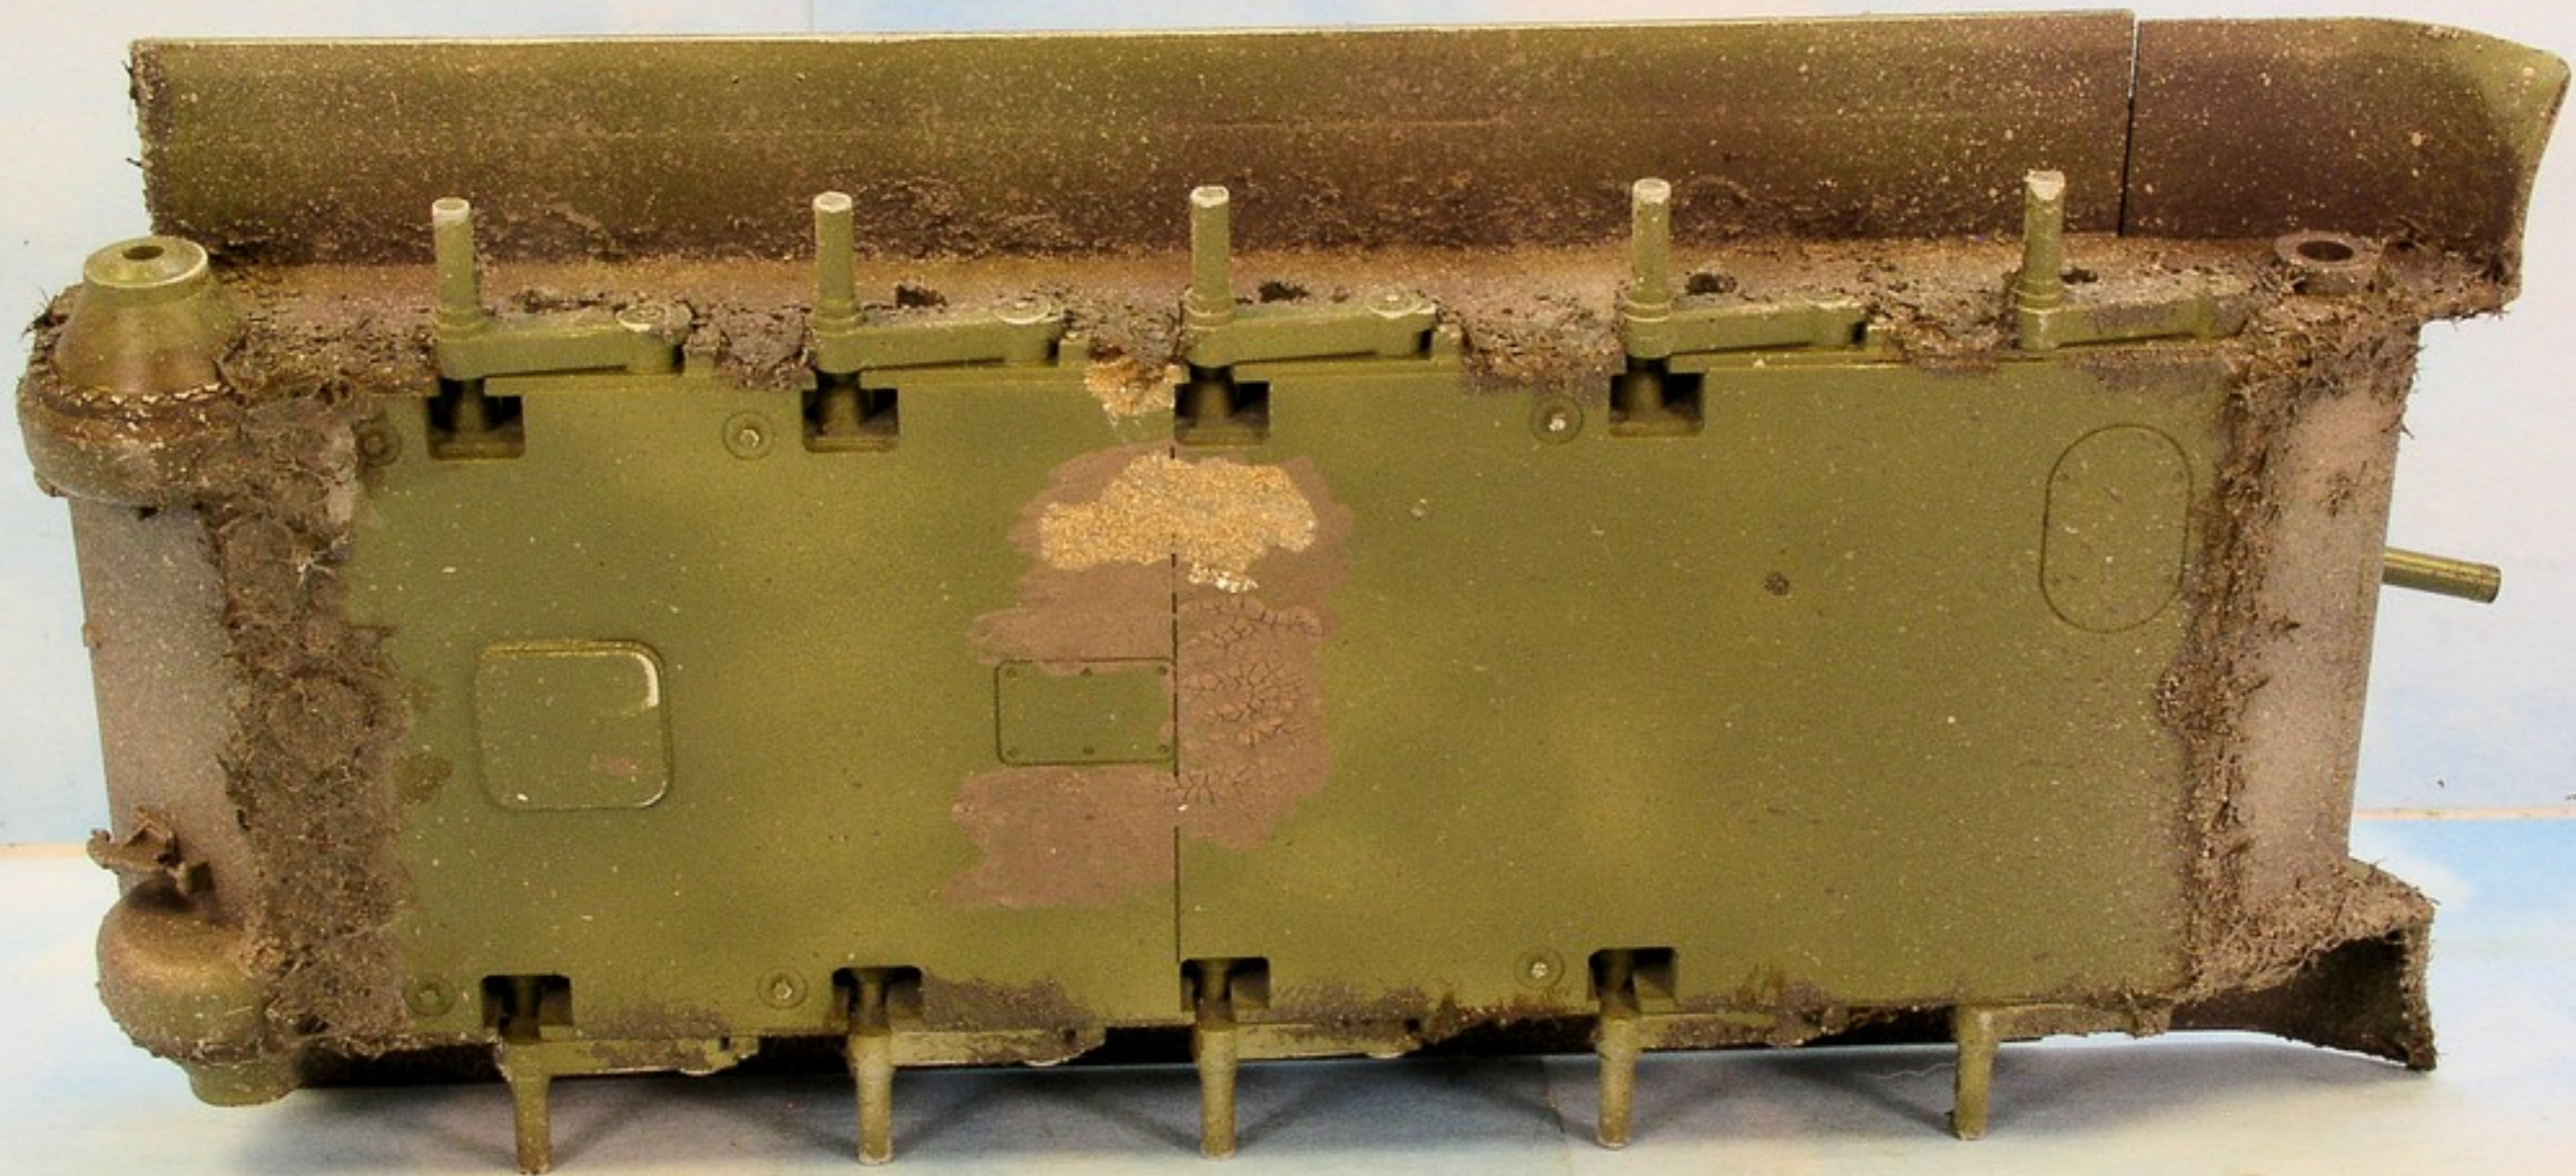

3-9

USA 4052227

3Δ 83R

E-15

011502

08MAR17 Meeting:

1. Sd.Kfz. 251/22 Ausf. D (DML), 1/35 – Tom Wingate
2. M5 High Speed Tractor (Commander Models Resin kit), 1/35 – Carl Wethington
3. M8 75mm Howitzer Motor Carriage (Tamiya + LOTS of scratch built parts), 1/35 – Carl Wethington
4. Mk. V w/ Crib (Trench Crossing Device) (Takom + Model Cellar Prod.), 1/35 – John Currie
5. IDF M3 Halftrack (DML + Verlinden Stowage, PE added), 1/35 – Phil Cavender
6. M4A3E8 Sherman "FURY" (Asuka, Tamiya US Tank Crew Set), 1/35 – Michael Child
7. T-34/76 Pressed Turret (DML + Tamiya Turret, Master Club Tracks), 1/35 – Dave Varettoni **[T-34 Group Build]**
8. British Dingo Mk.II Scout Car (Tamiya + ValueGear Stowage), 1/48 – Bob Kerfonta
9. R-1, Praga AH-IV-R, WWII Tanket (CMK), 1/72 - Bob Kerfonta
10. King Tiger Panzer Kampfwagen PzKw VI TigerII "Königs Tiger" (Sd.Kfz182) (finishing uncle's 1970s build; Tamiya), 1/35 – Dave Cicimurri
11. US M48A3 Patton Tank (Tamiya), 1/35 – Morgan Cicimurri
12. T-34/85 (Tamiya hull + unknown Resin Turret & Wheels, scratch made Handles), 1/35 – Dave Cicimurri
13. Schwerer Panzerspawagen 8 Rad Sd.Kfz. 232 (Tamiya), 1/35 – Matthew Goodman
14. OT-34 Flamethrower Tank (DML + resin Cast Hull Front Plate, ICM Tracks), 1/35 –Noah Brandes **[Father/Son T-34 Group Build]**
15. M4A4 Sherman Crab Mk. I (DML + Resicast), 1/35 – Ben Brandes
16. Sidecars for Space Wolves Motorcycles (Warhammer 40k scratch-built), 1/48 – Dave Neumann

RAFFLE: Takom 1/35 scale "*Bundeswehr T3 Transit Truck, Double Cab*", won by Rebecca Hettmansperger.

BUNDESWEHR

T3 TRANSPORTER TRUCKS

Double Cab

▲ READY TO ASSEMBLE PRECISION MODEL KIT ▲ MODELING SKILLS HELPFUL IF UNDER 14 YEARS OF AGE ▲ MODEL MAY VARY FROM IMAGE ON BOX ▲ CERTAIN PARTS MAY NOT BE PAINTED