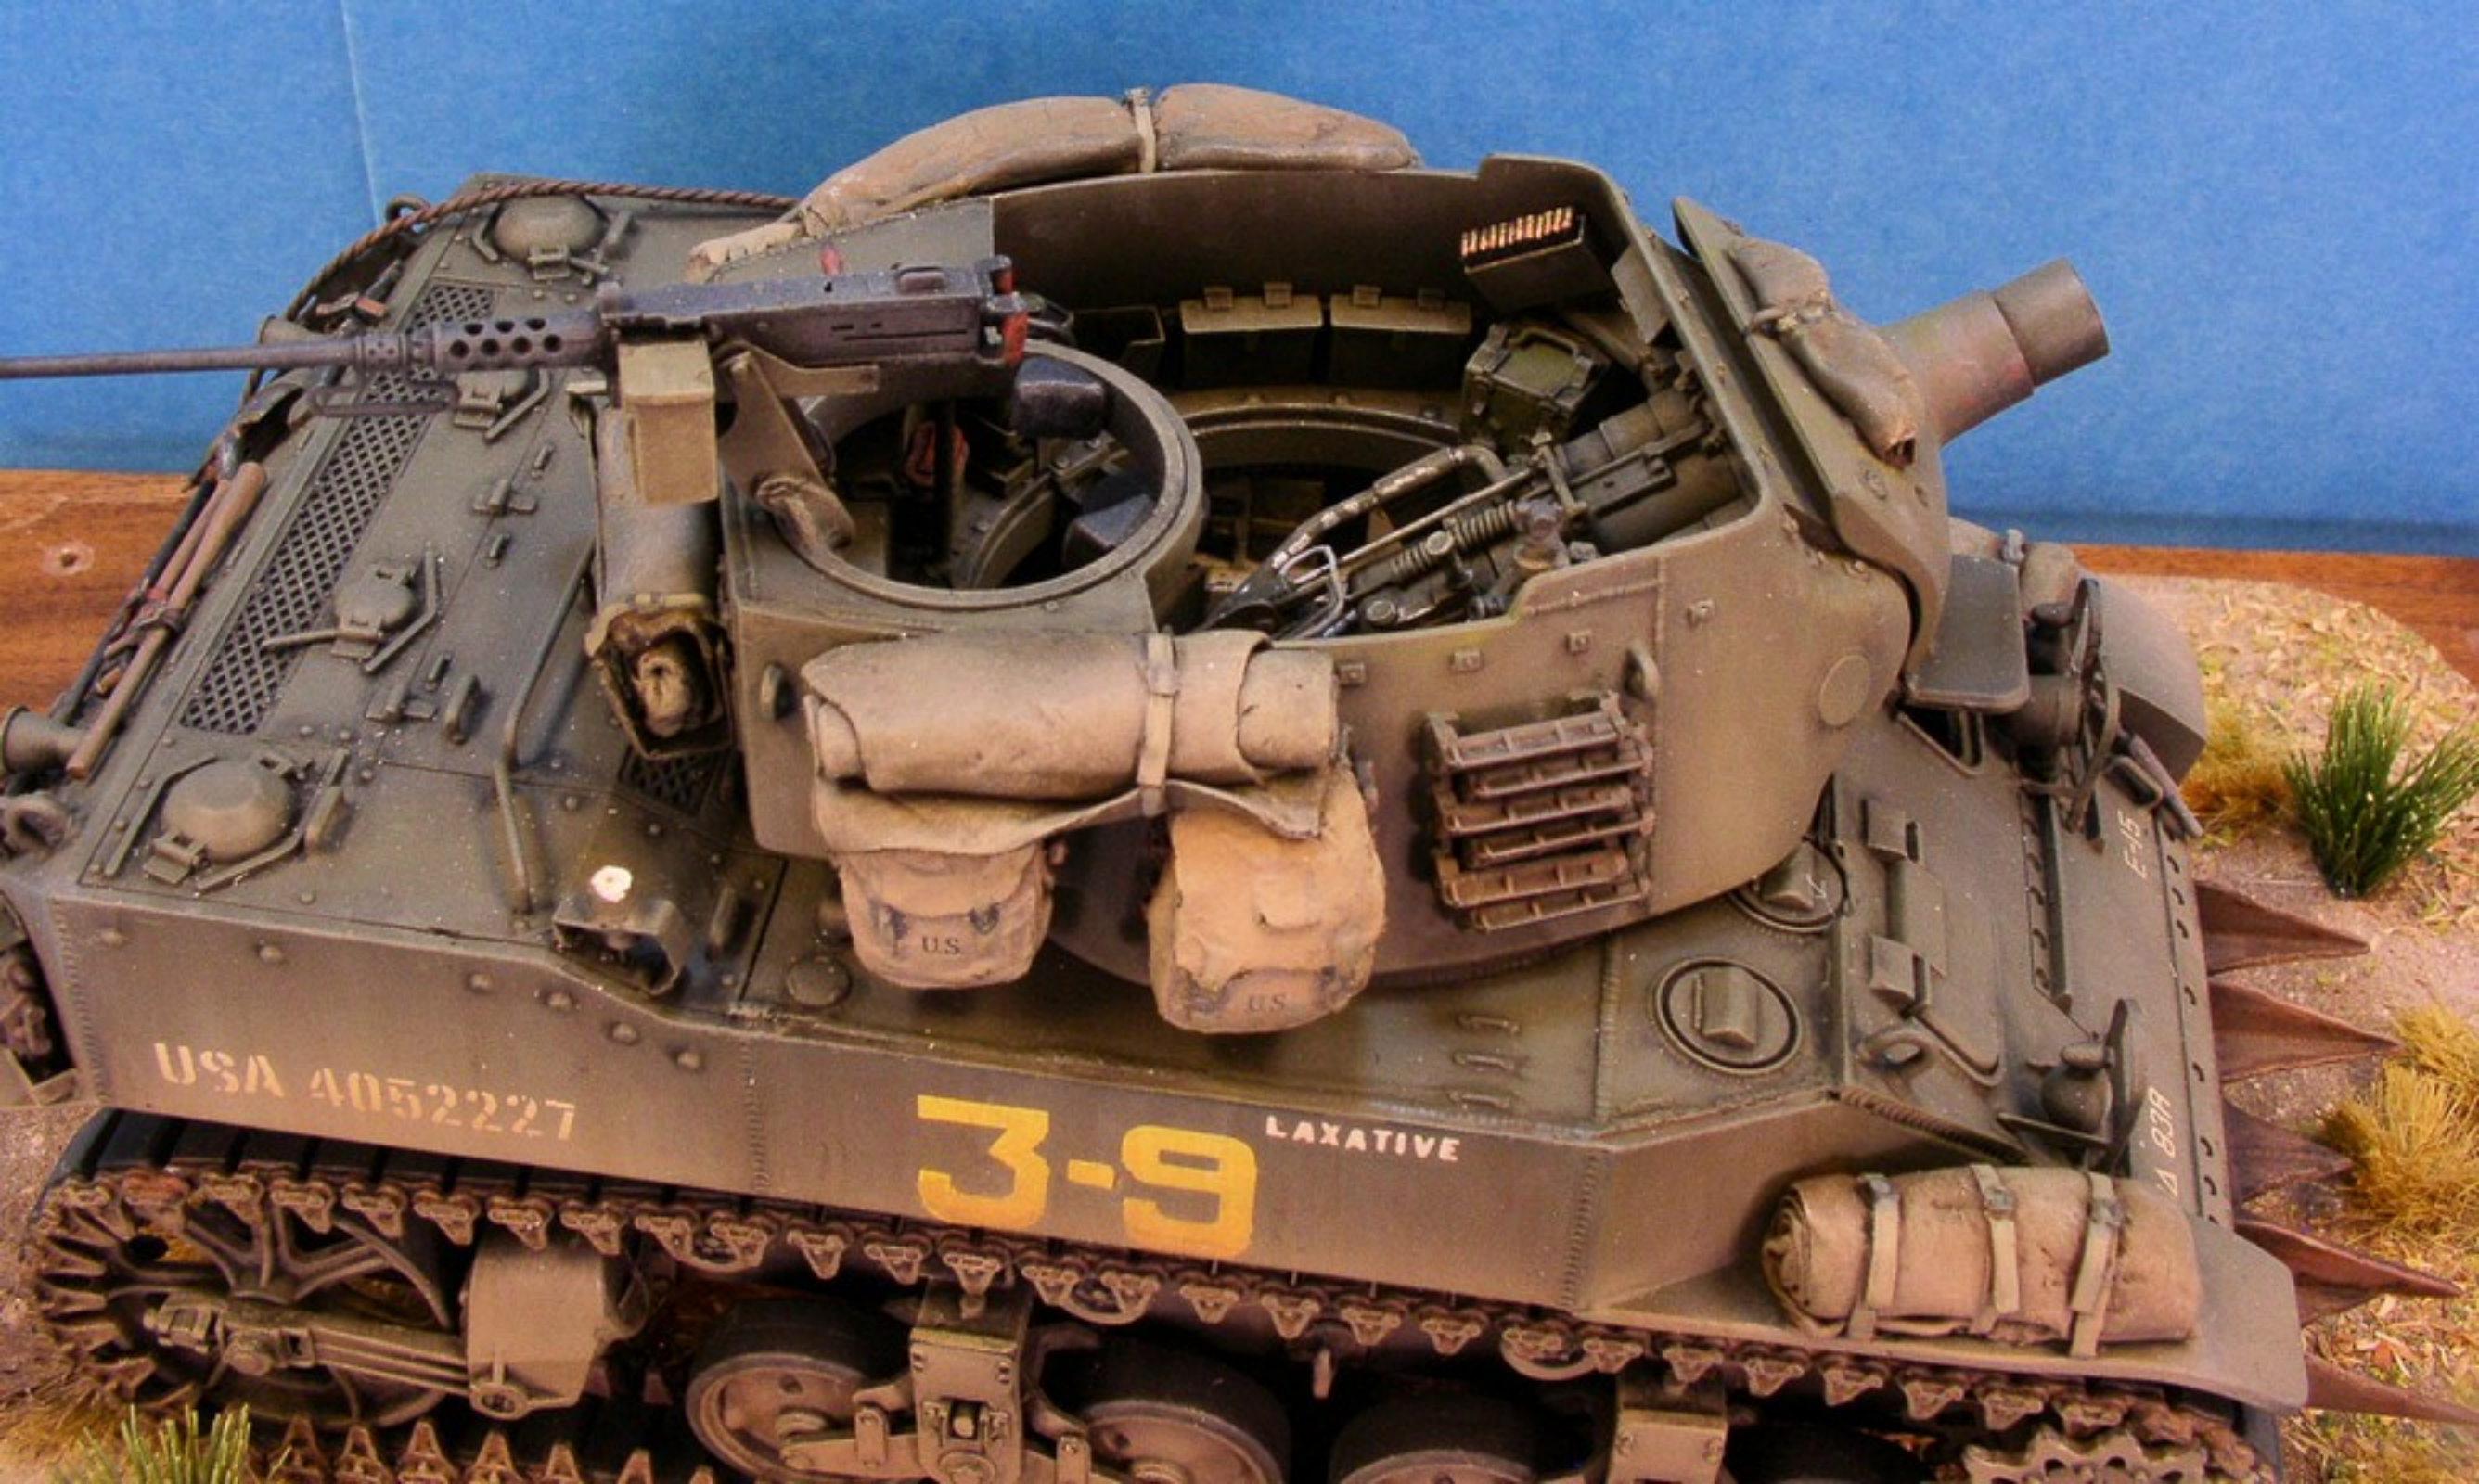

USA 4052227

3-9

LAXATIVE

E-15
LA 837R