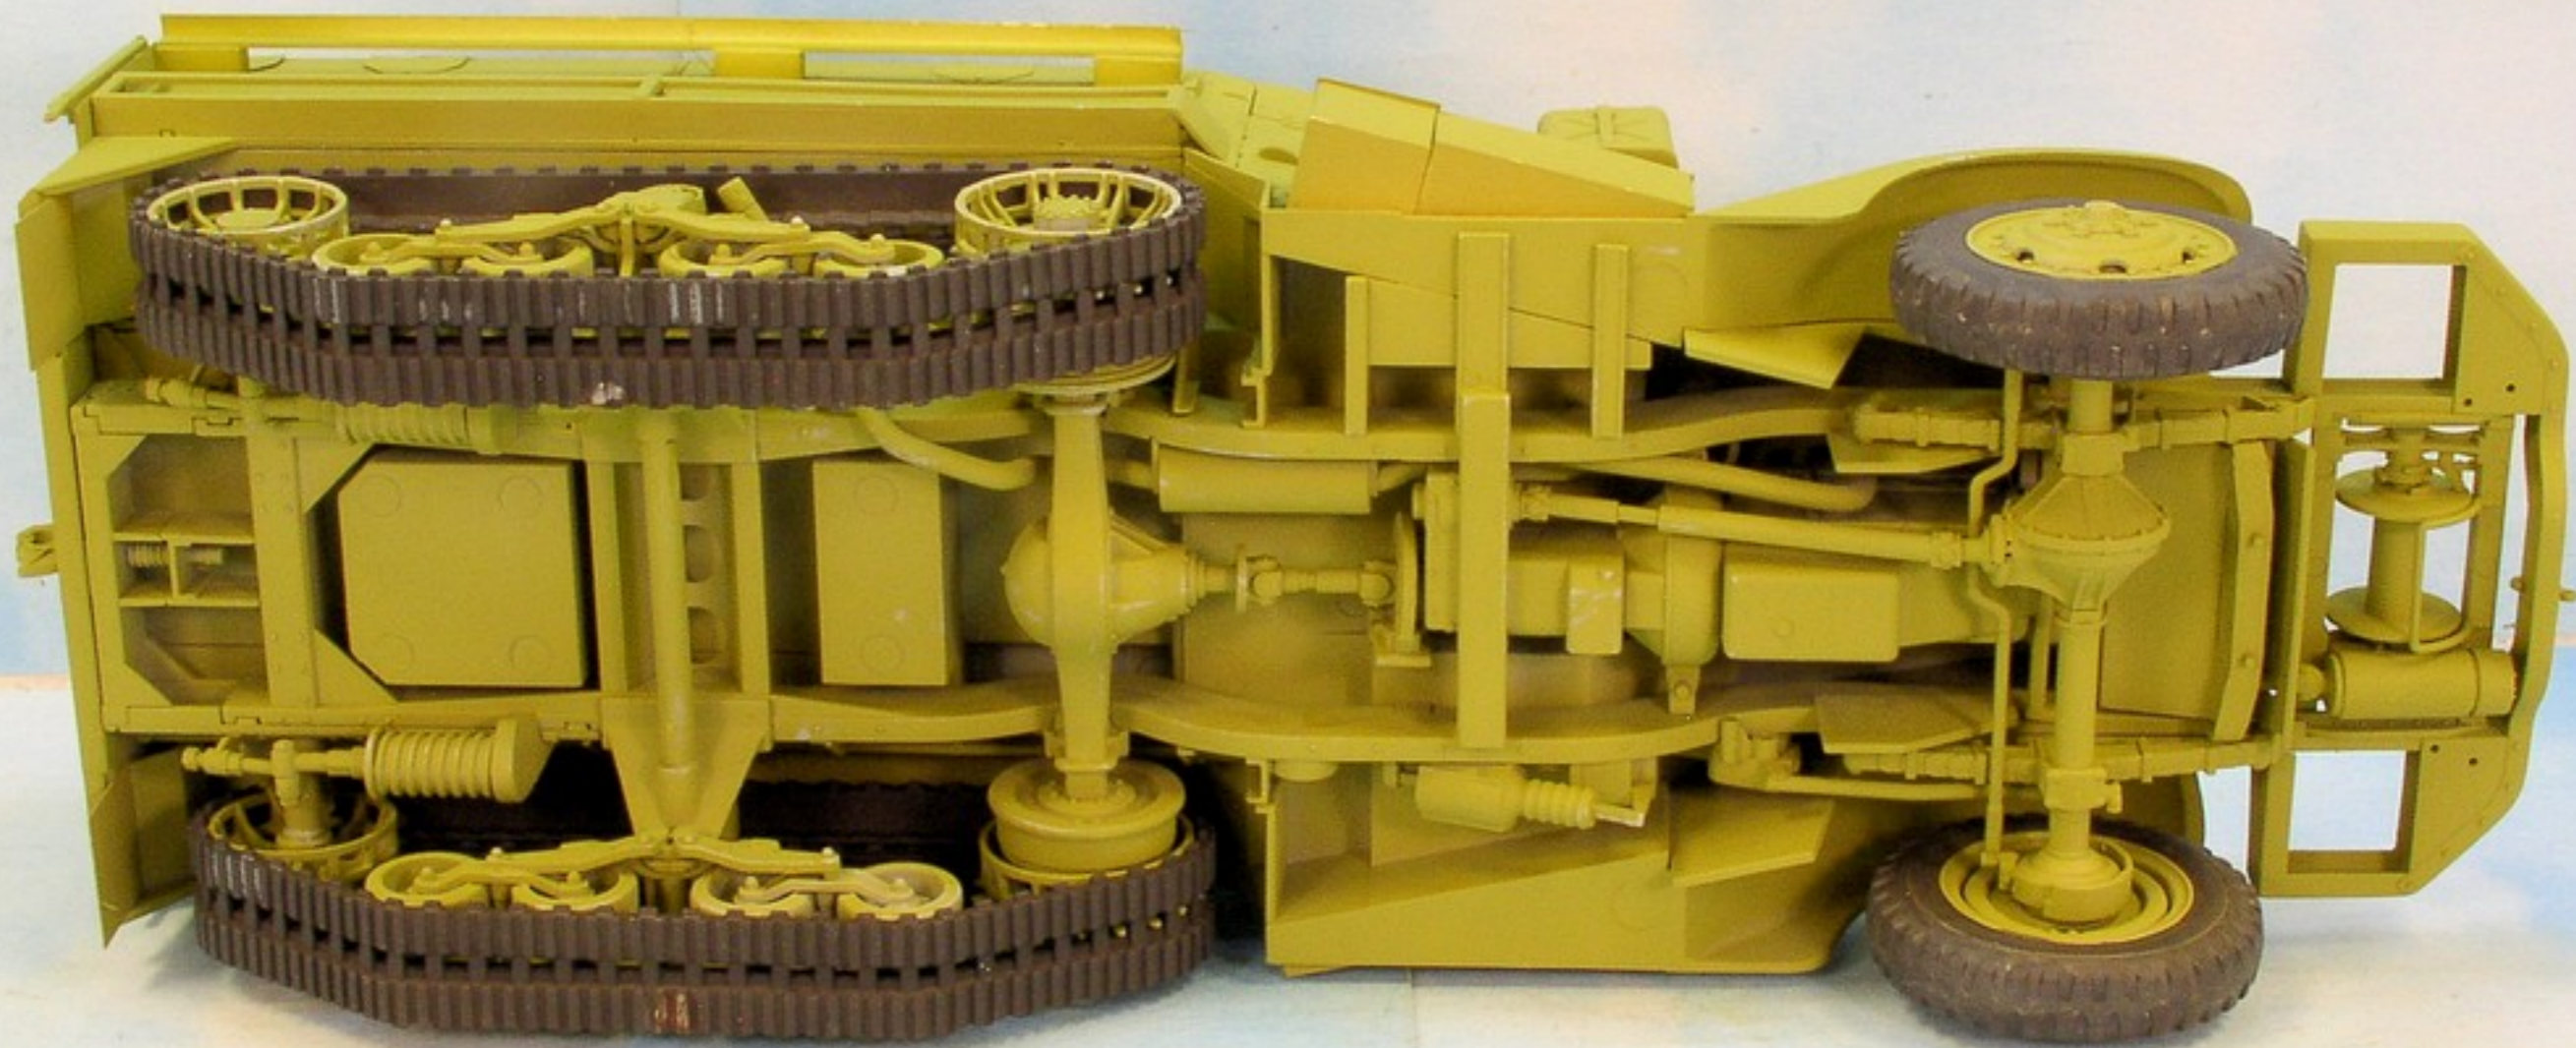

3-9

USA 4052227

3Δ 83R

E-15

011502

08MAR17 Meeting:

1. Sd.Kfz. 251/22 Ausf. D (DML), 1/35 – Tom Wingate
2. M5 High Speed Tractor (Commander Models Resin kit), 1/35 – Carl Wethington
3. M8 75mm Howitzer Motor Carriage (Tamiya + LOTS of scratch built parts), 1/35 – Carl Wethington
4. Mk. V w/ Crib (Trench Crossing Device) (Takom + Model Cellar Prod.), 1/35 – John Currie
5. IDF M3 Halftrack (DML + Verlinden Stowage, PE added), 1/35 – Phil Cavender
6. M4A3E8 Sherman "FURY" (Asuka, Tamiya US Tank Crew Set), 1/35 – Michael Child
7. T-34/76 Pressed Turret (DML + Tamiya Turret, Master Club Tracks), 1/35 – Dave Varettoni **[T-34 Group Build]**
8. British Dingo Mk.II Scout Car (Tamiya + ValueGear Stowage), 1/48 – Bob Kerfonta
9. R-1, Praga AH-IV-R, WWII Tanket (CMK), 1/72 - Bob Kerfonta
10. King Tiger Panzer Kampfwagen PzKw VI TigerII "Königs Tiger" (Sd.Kfz182) (finishing uncle's 1970s build; Tamiya), 1/35 – Dave Cicimurri
11. US M48A3 Patton Tank (Tamiya), 1/35 – Morgan Cicimurri
12. T-34/85 (Tamiya hull + unknown Resin Turret & Wheels, scratch made Handles), 1/35 – Dave Cicimurri
13. Schwerer Panzerspawagen 8 Rad Sd.Kfz. 232 (Tamiya), 1/35 – Matthew Goodman
14. OT-34 Flamethrower Tank (DML + resin Cast Hull Front Plate, ICM Tracks), 1/35 –Noah Brandes **[Father/Son T-34 Group Build]**
15. M4A4 Sherman Crab Mk. I (DML + Resicast), 1/35 – Ben Brandes
16. Sidecars for Space Wolves Motorcycles (Warhammer 40k scratch-built), 1/48 – Dave Neumann

RAFFLE: Takom 1/35 scale "*Bundeswehr T3 Transit Truck, Double Cab*", won by Rebecca Hettmansperger.

BUNDESWEHR

T3 TRANSPORTER TRUCKS

Double Cab

▲ READY TO ASSEMBLE PRECISION MODEL KIT ▲ MODELING SKILLS HELPFUL IF UNDER 14 YEARS OF AGE ▲ MODEL MAY VARY FROM IMAGE ON BOX ▲ CERTAIN PARTS MAY NOT BE PAINTED