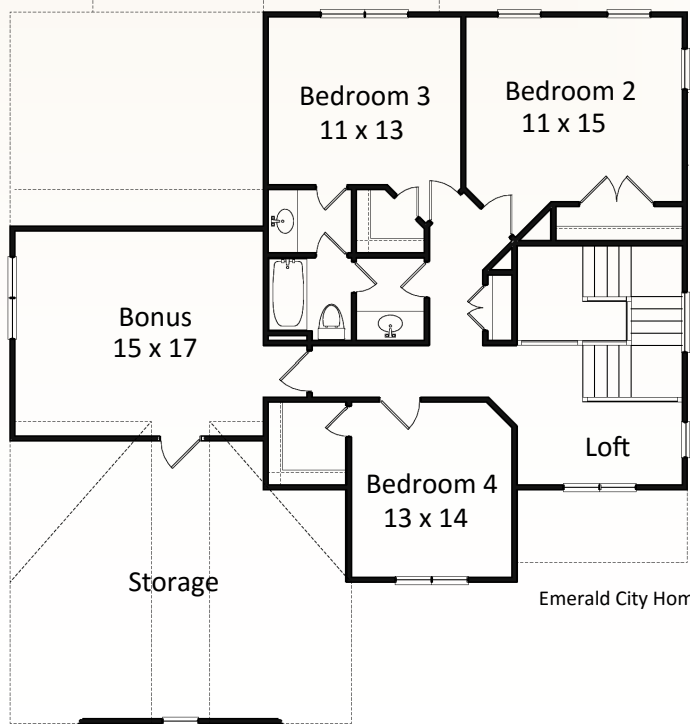

The Whispering Pines

Over 2800 Square Feet
4 Bedrooms, 2.5 Baths, Bonus Room,
Walk-in Storage, 2 Car Garage

These are general sketches; please refer to construction documents for exact measurements.