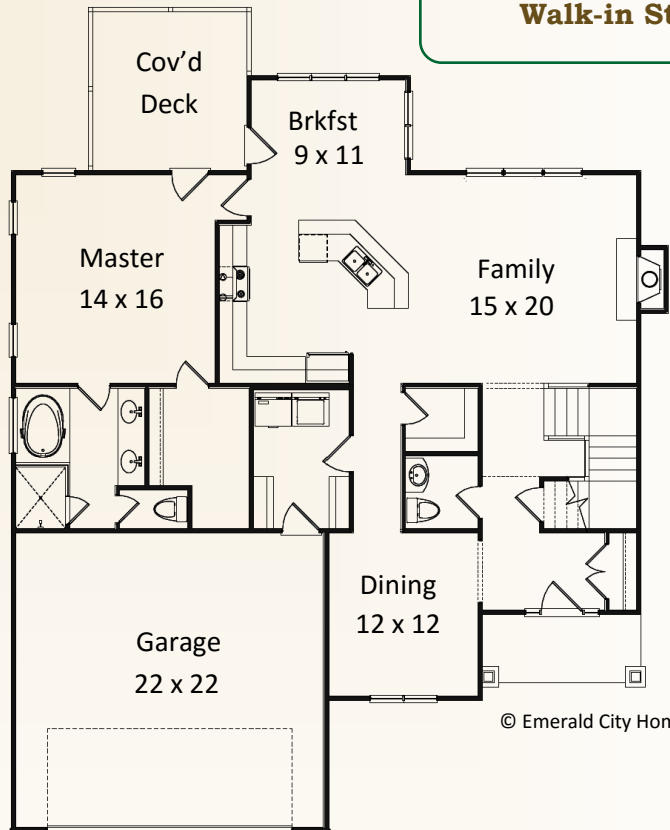

The Whispering Pines

Over 2800 Square Feet
4 Bedrooms, 2.5 Baths, Bonus Room,
Walk-in Storage, 2 Car Garage

These are general sketches; please refer to construction documents for exact measurements.