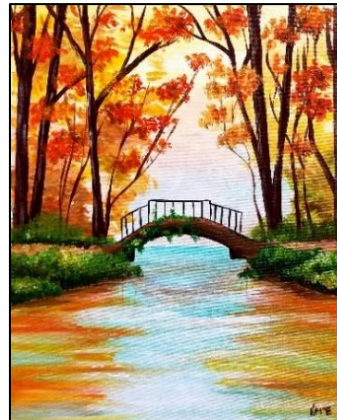

FALL-ing BRIDGE

Sunday, October 27, 1 – 4:30 pm

16 x 20, $30/person