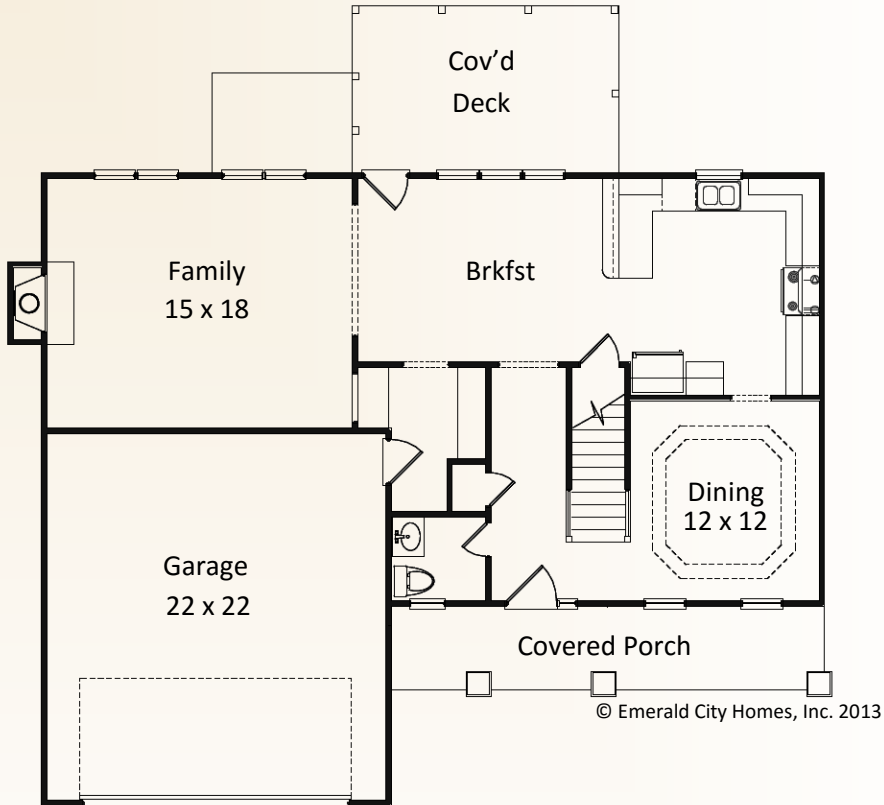

© Emerald City Homes, Inc. 2013

The Timberline

Over 2300 Square Feet
4 Bedrooms, 2.5 Baths, 2 Car Garage

These are general sketches; please refer to construction documents for exact measurements.