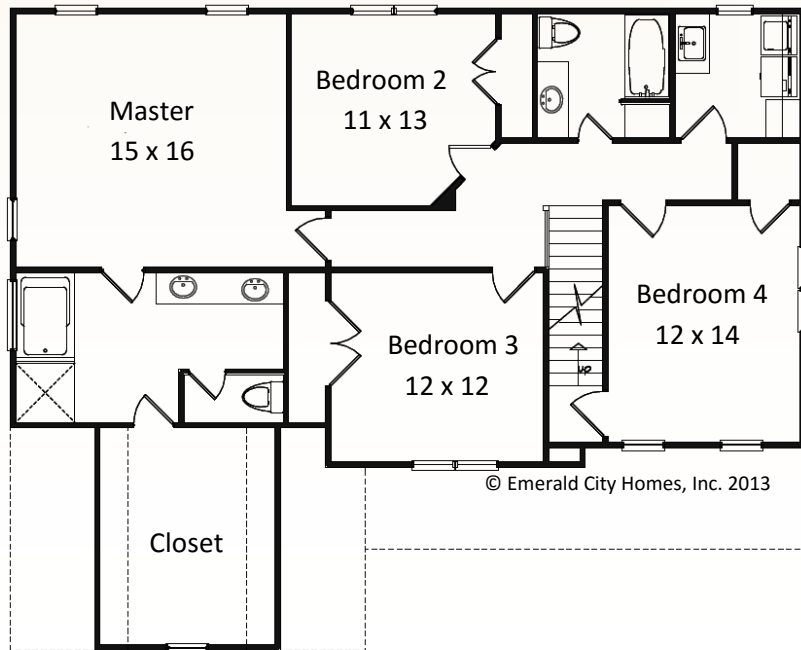

© Emerald City Homes, Inc. 2013

The Timberline

Over 2300 Square Feet
4 Bedrooms, 2.5 Baths, 2 Car Garage

These are general sketches; please refer to construction documents for exact measurements.