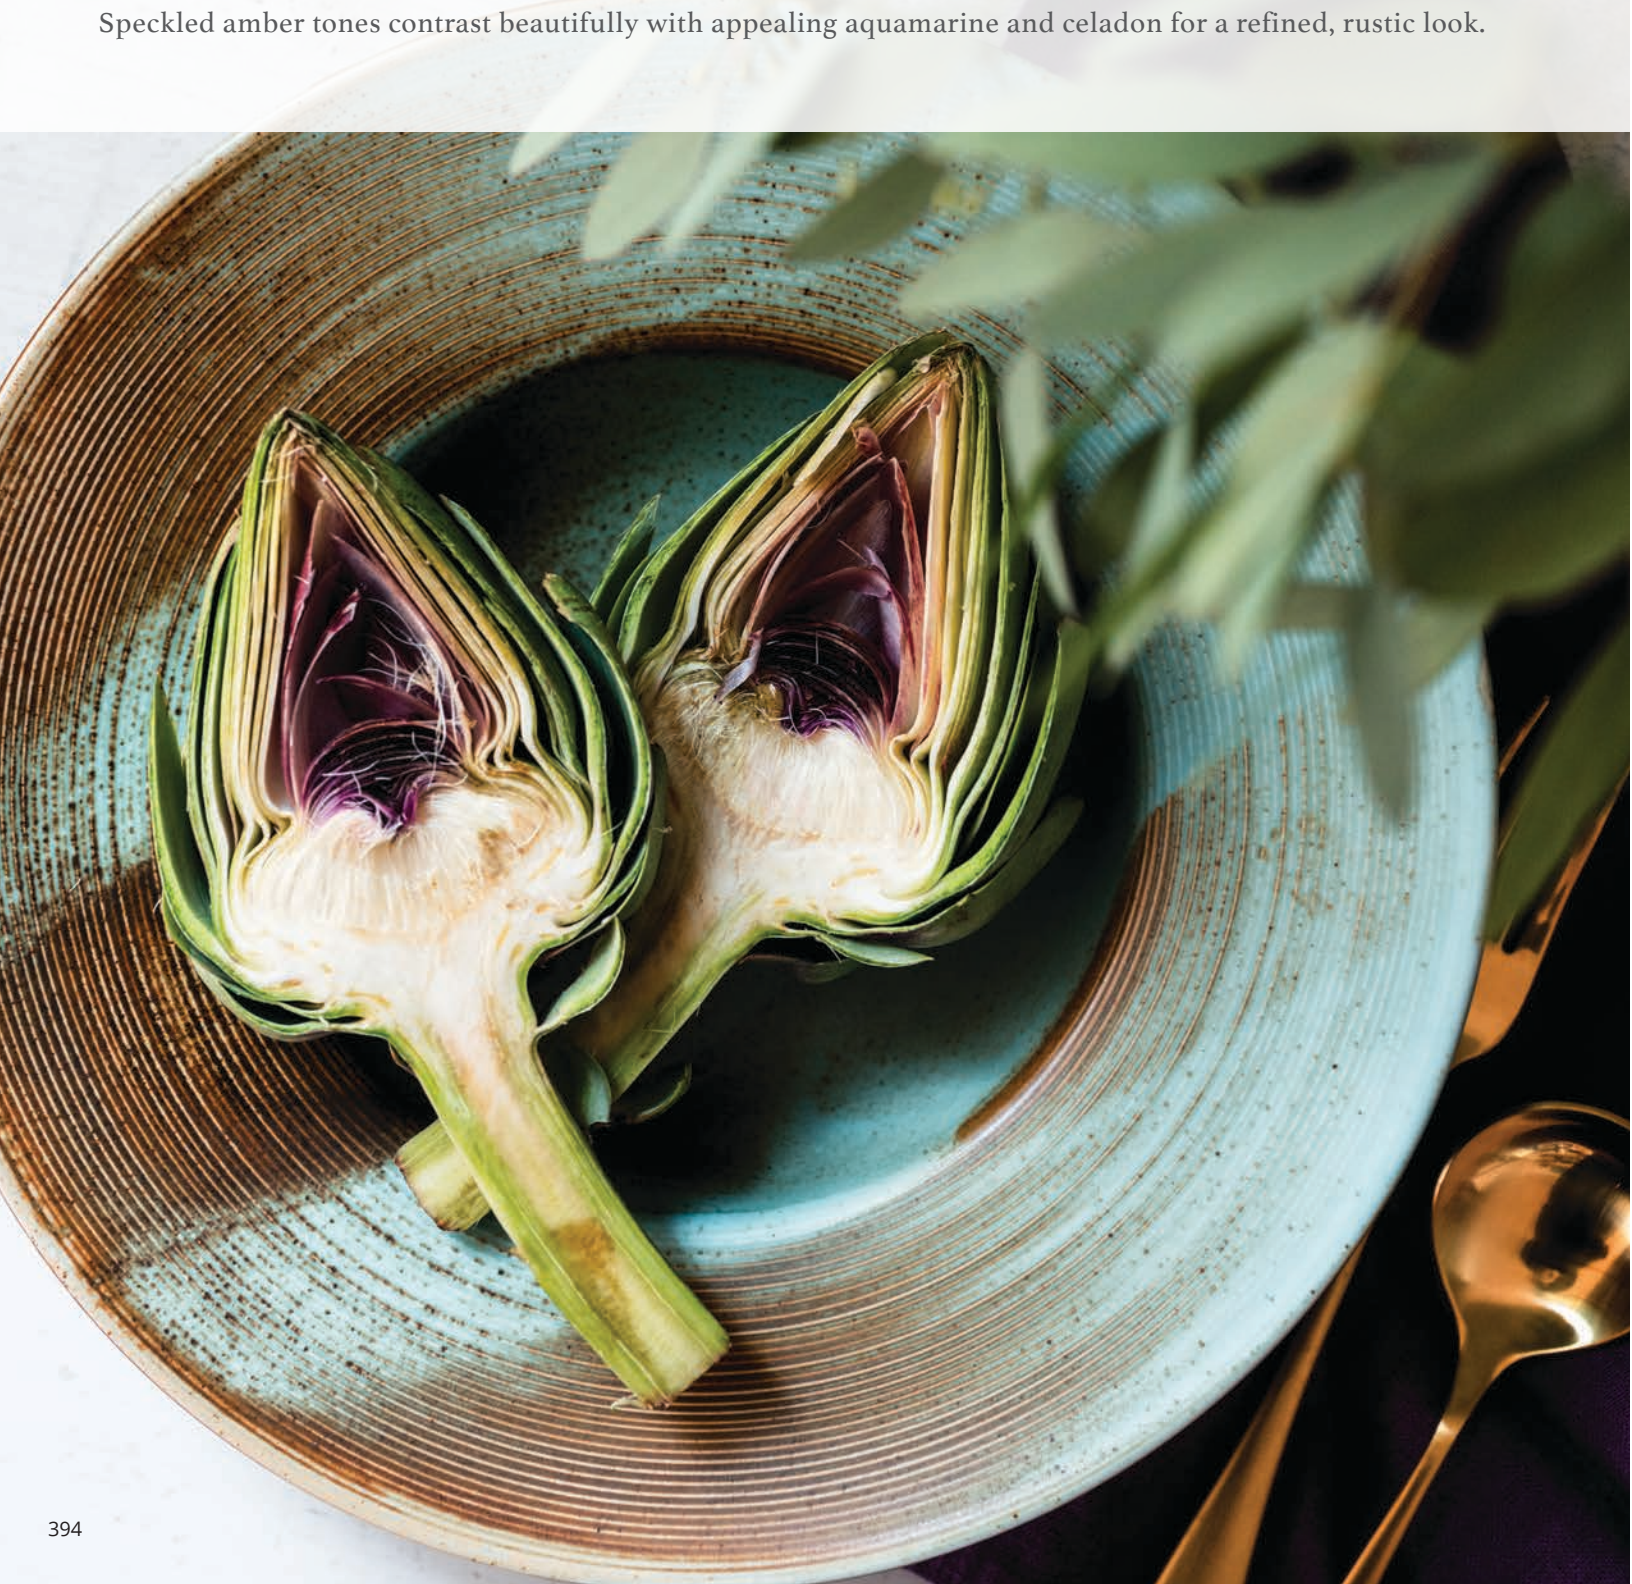

the LAGO collection

Bring something special to the table with the all-new Lago Dinnerware line – the latest addition to Bon Chef's Tavola Collection. An updated approach to ceramic tradition, minimalist forms are finished with a unique reactive glaze – revealing a subtle concentric circle patterning to ensure your meal is the focal point. Speckled amber tones contrast beautifully with appealing aquamarine and celadon for a refined, rustic look.