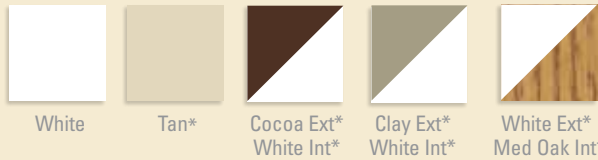

**Vinyl**

**Seat Board, Head Board, Jamb**

**Internal Muntins\***

**Solid Surface Acrylic Seat Boards\* LG HI-MACS®**

Adjustable 3/8" Polished Edge Glass Shelves\*

Multi-Point Locking System  
Tight Seal + Secure