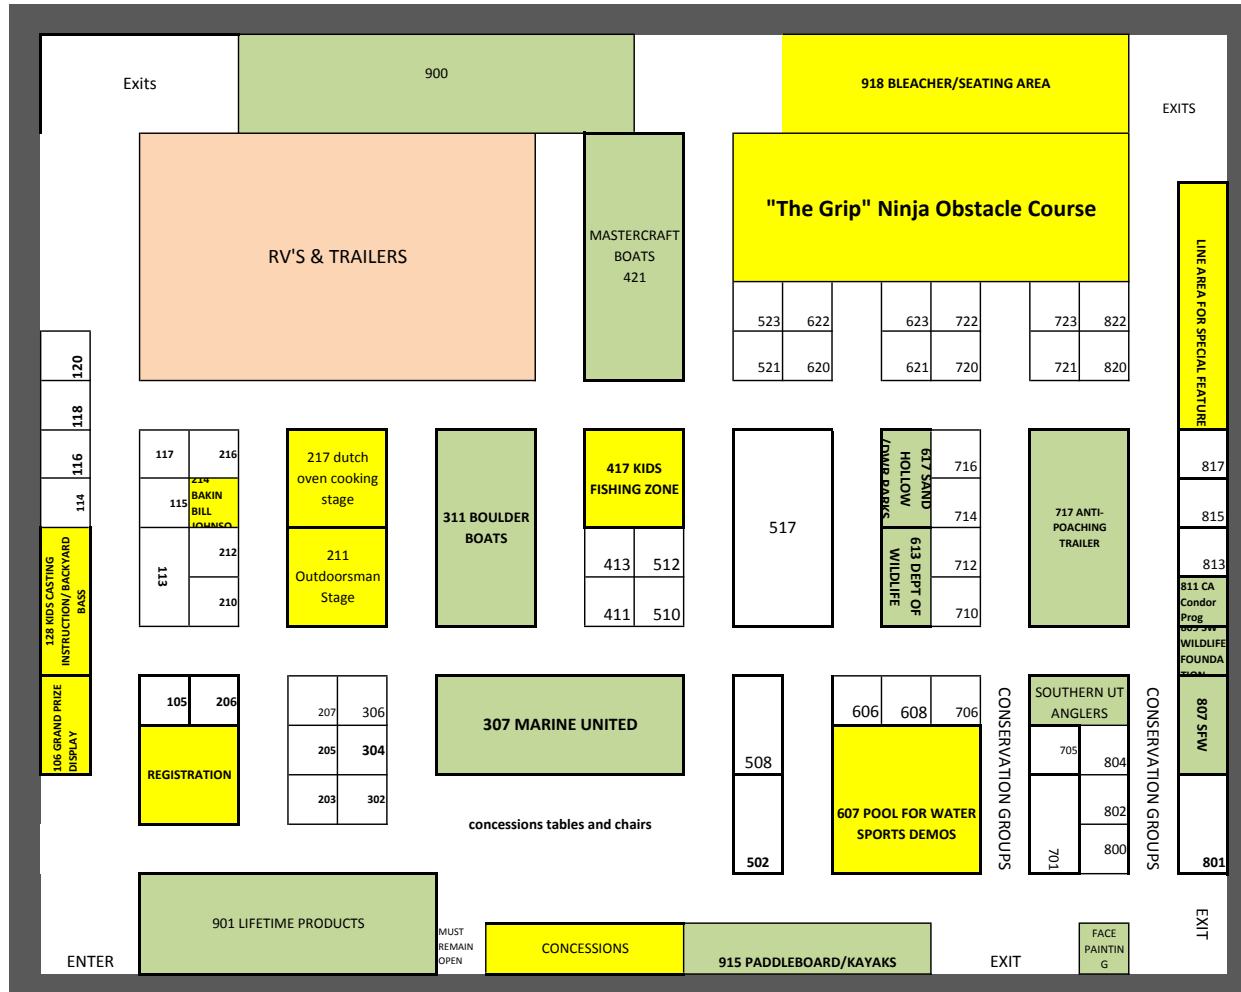

The Ultimate Outdoor Recreation Expo JAN 4-5, 2019
 DIXIE CONVENTION CENTER , ST. GEORGE UTAH

Booth Fees:
 10X10 Inline \$795
 10x10 Corner \$895
 Table Top \$500
 Add on Booth \$500
 Add on Corner \$600
 OutdoorBulk \$1 sq.ft.
 (minimum 1000 sq.ft.)

Show Hours:
 Friday 12pm-8pm
 Saturday 10am-6pm

Move-in Times:
 Thursday 8am-9pm

Move-out Times:
 Saturday 7pm-10pm

Special Requests:
 Contact Office-
 Ph-801.571.9012
 Cell-801.599.6664