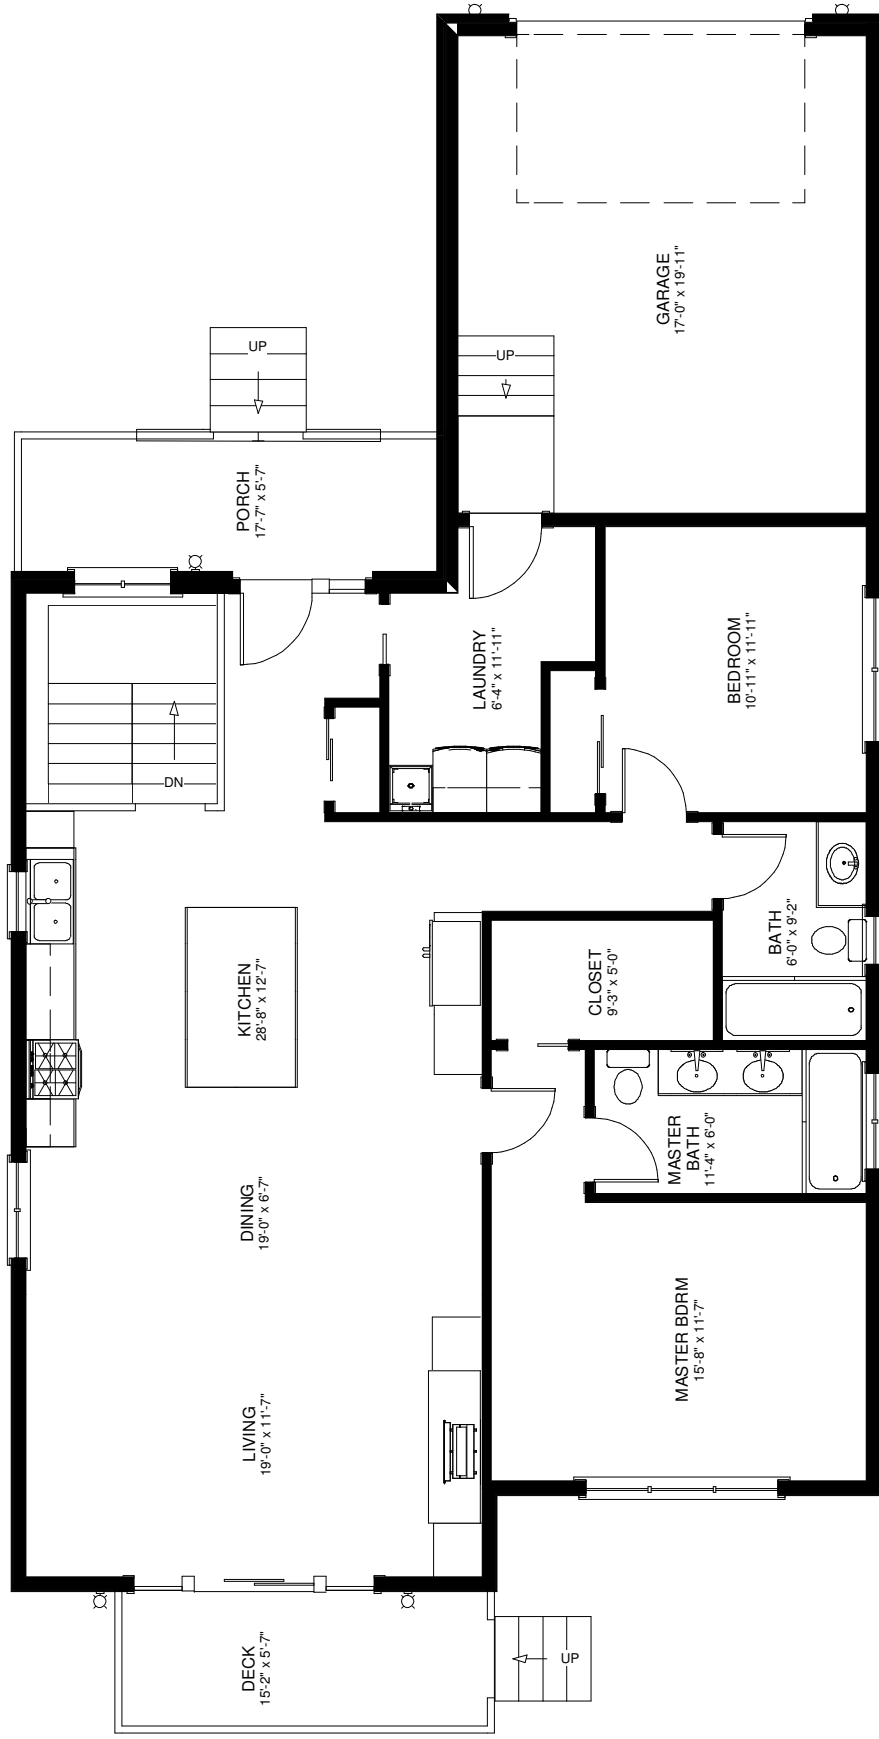

MAIN LEVEL FLOOR PLAN

LIVING AREA
1413 sq ft

Bayside Meadows.COM

LOT- 13